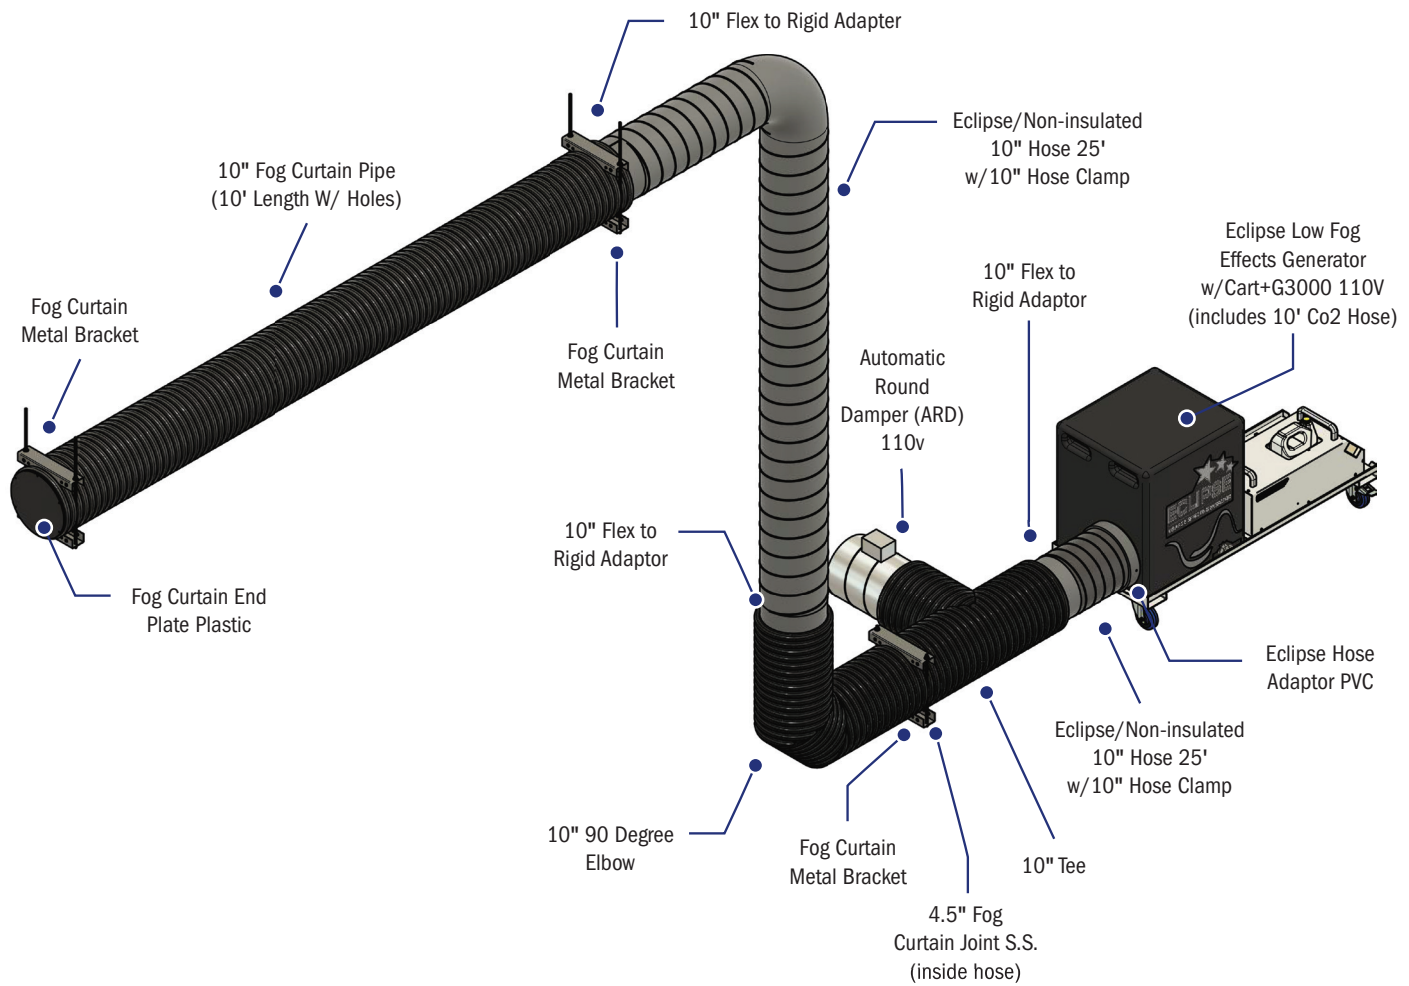

# Create Big Reveals with the Fog Curtain

The Fog Curtain is designed to be used in conjunction with one of our low fog systems (low fog generator and a fog machine) such as the Eclipse. The combination of these machines can create a dramatic waterfall effect, sending fog cascading to the stage.

The liquid CO2 conditioned fog effect can fall from heights of up to 30 feet. Depending on the number of low fog systems used, the length of the curtain is almost limitless. A single low fog system will create a near 20-foot length of fog curtain. This effect has been successfully utilized on cruise ships, casinos, theme parks and stages around the world.

*The Fog Curtain is ideal for everything from big reveals to a subtle disappearance on stage for people, scenery, and props. It can also be used as a projection screen to create a unique, dramatic visual heightening the mood of any live performance.*

**ultratecfx.com**

**SETTING THE STANDARD IN  
SPECIAL EFFECTS FOR OVER 25 YEARS**

FOG CURTAIN (based on standard set-up above)	
CLF-4052	Eclipse Low Fog Effects Generator w/ Cart+G3000 110V (includes 10' Co2 Hose)
CLF-4090	Eclipse Hose Adaptor PVC
CLF-2956	Eclipse/Non-insulated 10" Hose 25' includes a 10" Hose Clamp
CLF-9048	10" Hose Clamp (ships with non-insulated 10" hose)
CLF-9033	10" Flex to Rigid Adaptor
CLF-9035	10" Tee
CLF-9045	Fog Curtain Metal Bracket
CLF-2985	Automatic Round Damper (ARD) 110v
CLF-9032	4.5" Fog Curtain Joint S.S.
CLF-9036	10" 90 Degree Elbow
CLF-9038	10" Fog Curtain Pipe (10' Length w/ Holes)
CLF-9050	Fog Curtain End Plate Plastic