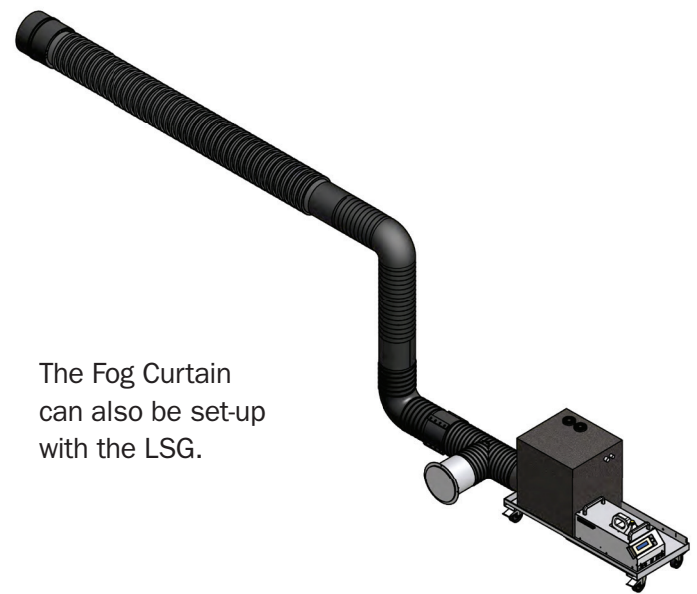

WARRANTY

The Fog Curtain has a five-year warranty due to manufacturer's defect.

The Fog Curtain can also be set-up with the LSG.

Visit www.ultratecfx.com for a complete set of specifications on all models.