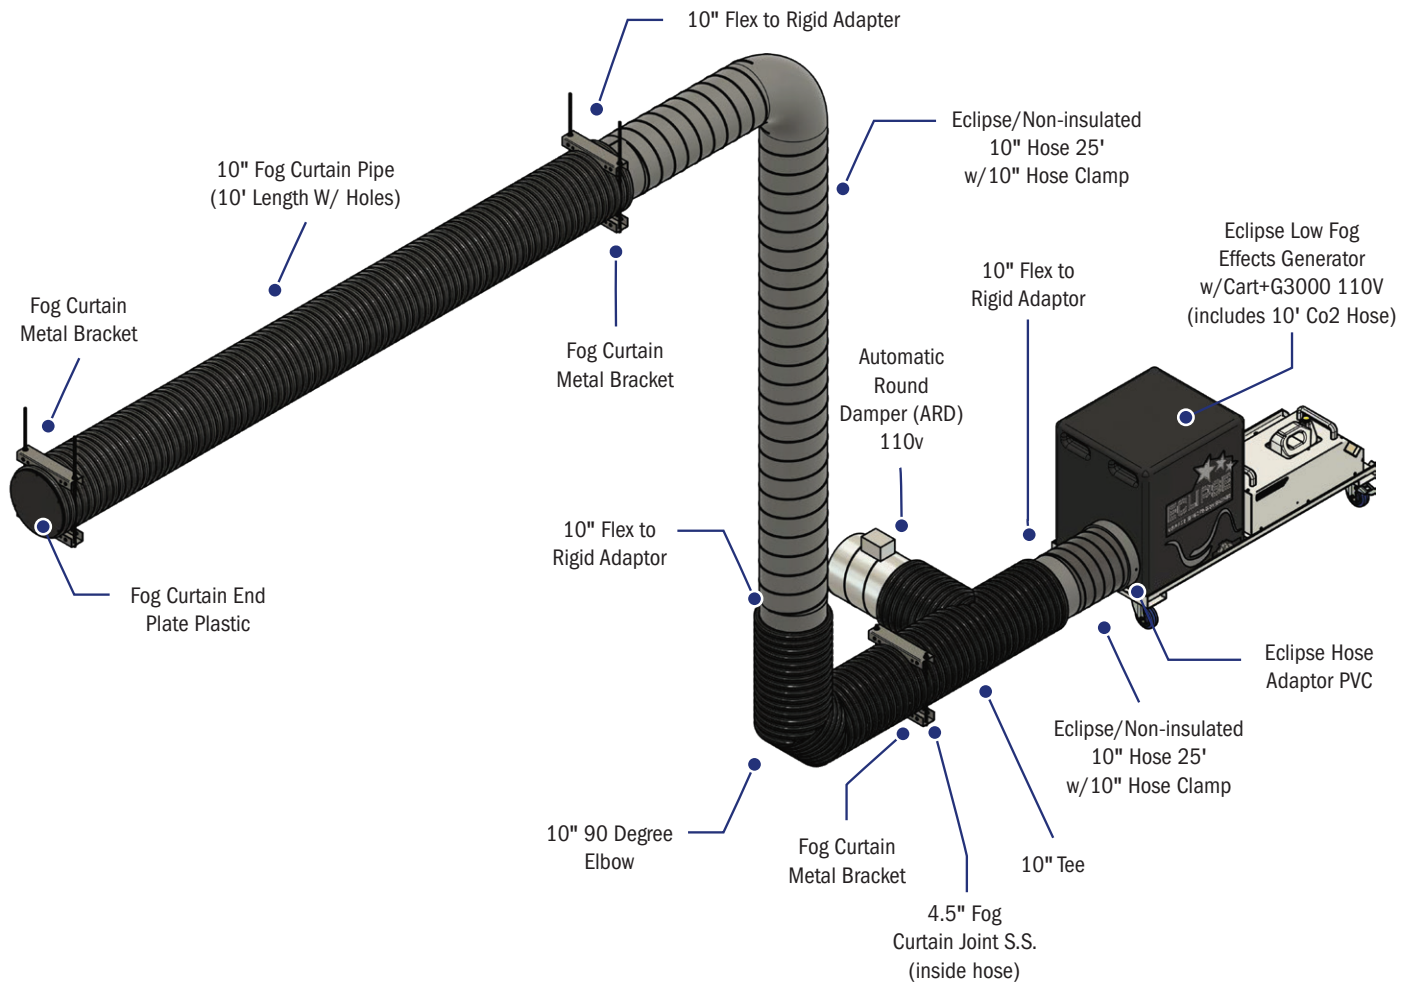

# Create Big Reveals with the Fog Curtain

The Fog Curtain is designed to be used in conjunction with one of our low fog systems (low fog generator and a fog machine) such as the Eclipse. The combination of these machines can create a dramatic waterfall effect, sending fog cascading to the stage.

The liquid CO2 conditioned fog effect can fall from heights of up to 30 feet. Depending on the number of low fog systems used, the length of the curtain is almost limitless. A single low fog system will create a near 20-foot length of fog curtain. This effect has been successfully utilized on cruise ships, casinos, theme parks and stages around the world.

*The Fog Curtain is ideal for everything from big reveals to a subtle disappearance on stage for people, scenery, and props. It can also be used as a projection screen to create a unique, dramatic visual heightening the mood of any live performance.*

**ultratecfx.com**

**SETTING THE STANDARD IN  
SPECIAL EFFECTS FOR OVER 25 YEARS**

FOG CURTAIN (based on standard set-up above)	
CLF-4052	Eclipse Low Fog Effects Generator w/ Cart+G3000 110V (includes 10' Co2 Hose)
CLF-4090	Eclipse Hose Adaptor PVC
CLF-2956	Eclipse/Non-insulated 10" Hose 25' includes a 10" Hose Clamp
CLF-9048	10" Hose Clamp (ships with non-insulated 10" hose)
CLF-9033	10" Flex to Rigid Adaptor
CLF-9035	10" Tee
CLF-9045	Fog Curtain Metal Bracket
CLF-2985	Automatic Round Damper (ARD) 110v
CLF-9032	4.5" Fog Curtain Joint S.S.
CLF-9036	10" 90 Degree Elbow
CLF-9038	10" Fog Curtain Pipe (10' Length w/ Holes)
CLF-9050	Fog Curtain End Plate Plastic