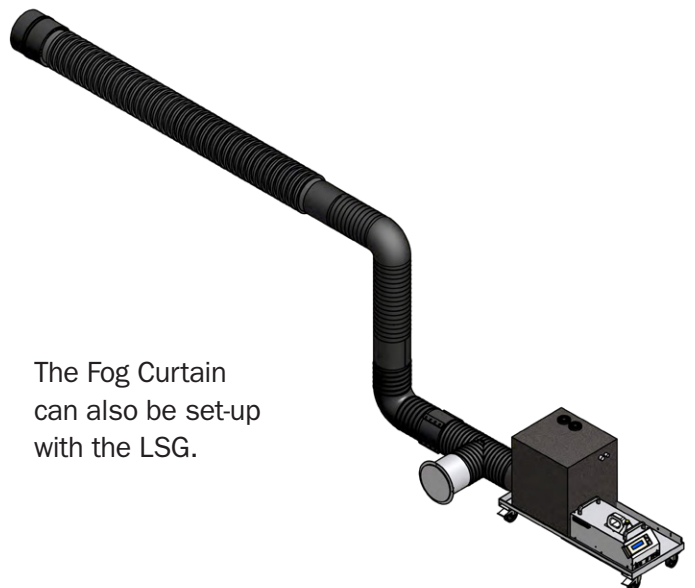

# Create Big Reveals with the Fog Curtain

The Fog Curtain is designed to be used in conjunction with one of our low fog systems (low fog generator and a fog machine) such as the Eclipse. The combination of these machines can create a dramatic waterfall effect, sending fog cascading to the stage.

The liquid CO2 conditioned fog effect can fall from heights of up to 30 feet. Depending on the number of low fog systems used, the length of the curtain is almost limitless. A single low fog system will create a near 20-foot length of fog curtain. This effect has been successfully utilized on cruise ships, casinos, theme parks and stages around the world.

*The Fog Curtain is ideal for everything from big reveals to a subtle disappearance on stage for people, scenery, and props. It can also be used as a projection screen to create a unique, dramatic visual heightening the mood of any live performance.*

**ultratecfx.com**

**SETTING THE STANDARD IN  
SPECIAL EFFECTS FOR OVER 25 YEARS**

FOG CURTAIN (based on standard set-up above)	
CLF-4052	Eclipse Low Fog Effects Generator w/ Cart+G3000 110V (includes 10' Co2 Hose)
CLF-4090	Eclipse Hose Adaptor PVC
CLF-2956	Eclipse/Non-insulated 10" Hose 25' includes a 10" Hose Clamp
CLF-9048	10" Hose Clamp (ships with non-insulated 10" hose)
CLF-9033	10" Flex to Rigid Adaptor
CLF-9035	10" Tee
CLF-9045	Fog Curtain Metal Bracket
CLF-2985	Automatic Round Damper (ARD) 110v
CLF-9032	4.5" Fog Curtain Joint S.S.
CLF-9036	10" 90 Degree Elbow
CLF-9038	10" Fog Curtain Pipe (10' Length w/ Holes)
CLF-9050	Fog Curtain End Plate Plastic