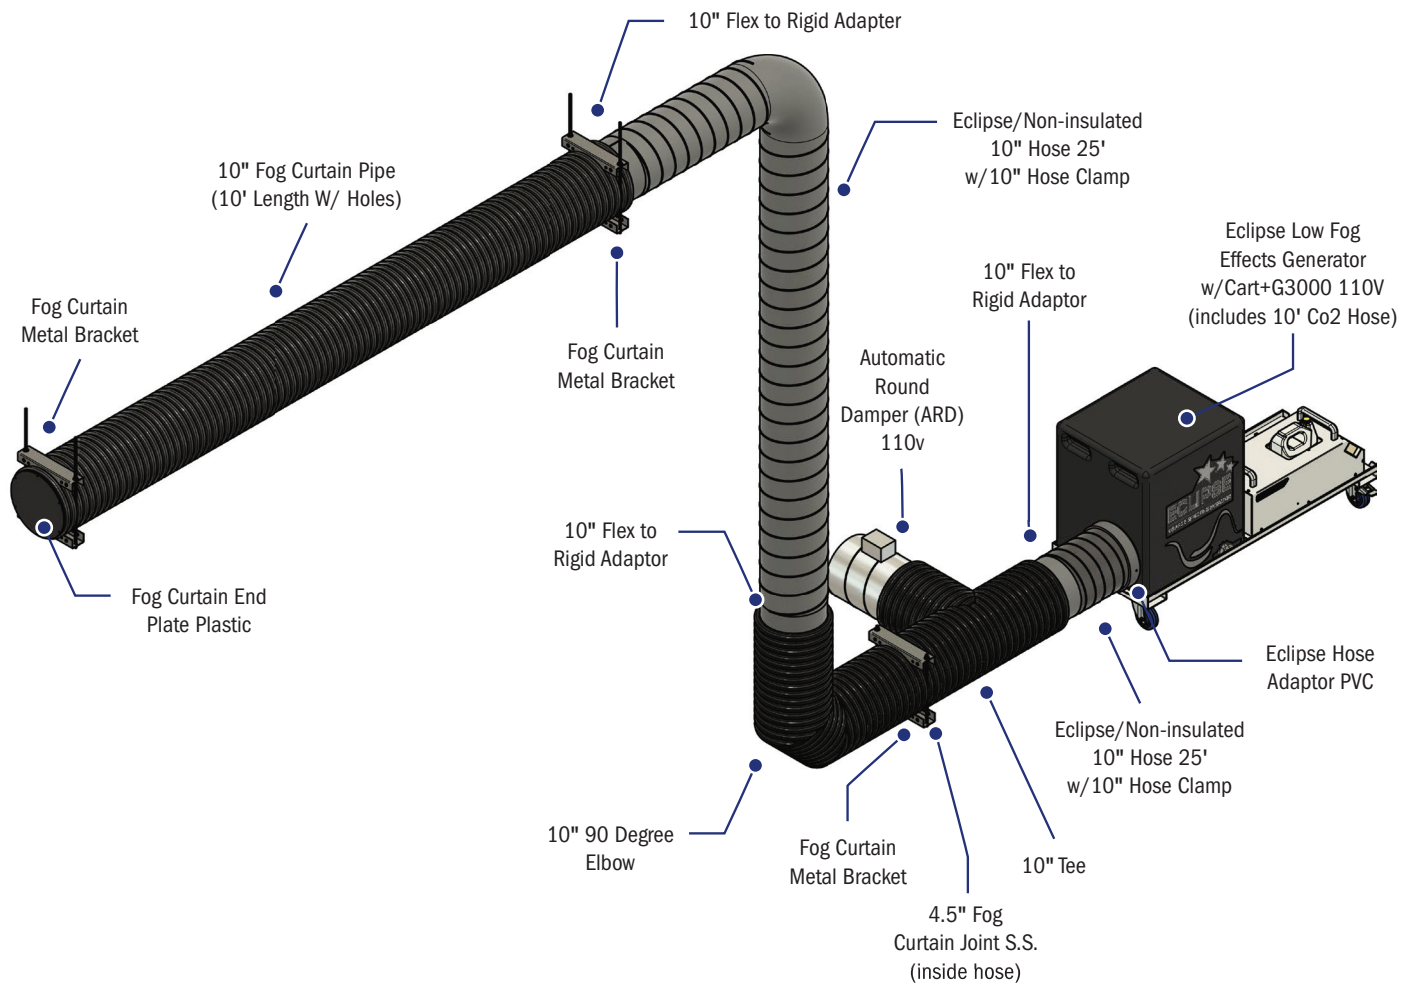

Create Big Reveals with the Fog Curtain

The Fog Curtain is designed to be used in conjunction with one of our low fog systems (low fog generator and a fog machine) such as the Eclipse. The combination of these machines can create a dramatic waterfall effect, sending fog cascading to the stage.

The liquid CO2 conditioned fog effect can fall from heights of up to 30 feet. Depending on the number of low fog systems used, the length of the curtain is almost limitless. A single low fog system will create a near 20-foot length of fog curtain. This effect has been successfully utilized on cruise ships, casinos, theme parks and stages around the world.

The Fog Curtain is ideal for everything from big reveals to a subtle disappearance on stage for people, scenery, and props. It can also be used as a projection screen to create a unique, dramatic visual heightening the mood of any live performance.

ultratecfx.com

**SETTING THE STANDARD IN
SPECIAL EFFECTS FOR OVER 25 YEARS**

FOG CURTAIN (based on standard set-up above)	
CLF-4052	Eclipse Low Fog Effects Generator w/ Cart+G3000 110V (includes 10' Co2 Hose)
CLF-4090	Eclipse Hose Adaptor PVC
CLF-2956	Eclipse/Non-insulated 10" Hose 25' includes a 10" Hose Clamp
CLF-9048	10" Hose Clamp (ships with non-insulated 10" hose)
CLF-9033	10" Flex to Rigid Adaptor
CLF-9035	10" Tee
CLF-9045	Fog Curtain Metal Bracket
CLF-2985	Automatic Round Damper (ARD) 110v
CLF-9032	4.5" Fog Curtain Joint S.S.
CLF-9036	10" 90 Degree Elbow
CLF-9038	10" Fog Curtain Pipe (10' Length w/ Holes)
CLF-9050	Fog Curtain End Plate Plastic