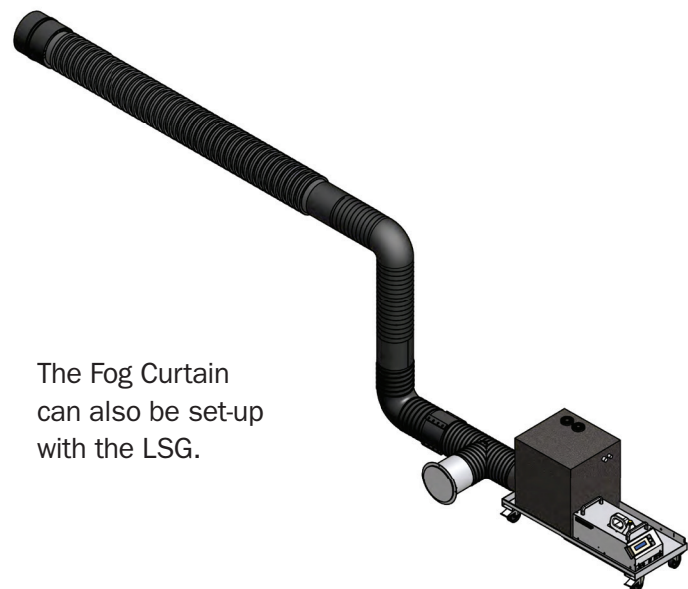

WARRANTY

The Fog Curtain has a five-year warranty due to manufacturer's defect.

The Fog Curtain can also be set-up with the LSG.

Visit www.ultratecfx.com for a complete set of specifications on all models.

ultratecfx.com

Canada - USA - Germany

Phone: 519-659-7972 / Toll Free: 800-388-0617 Email: sales@ultratecfx.com

ultratec
special effects.