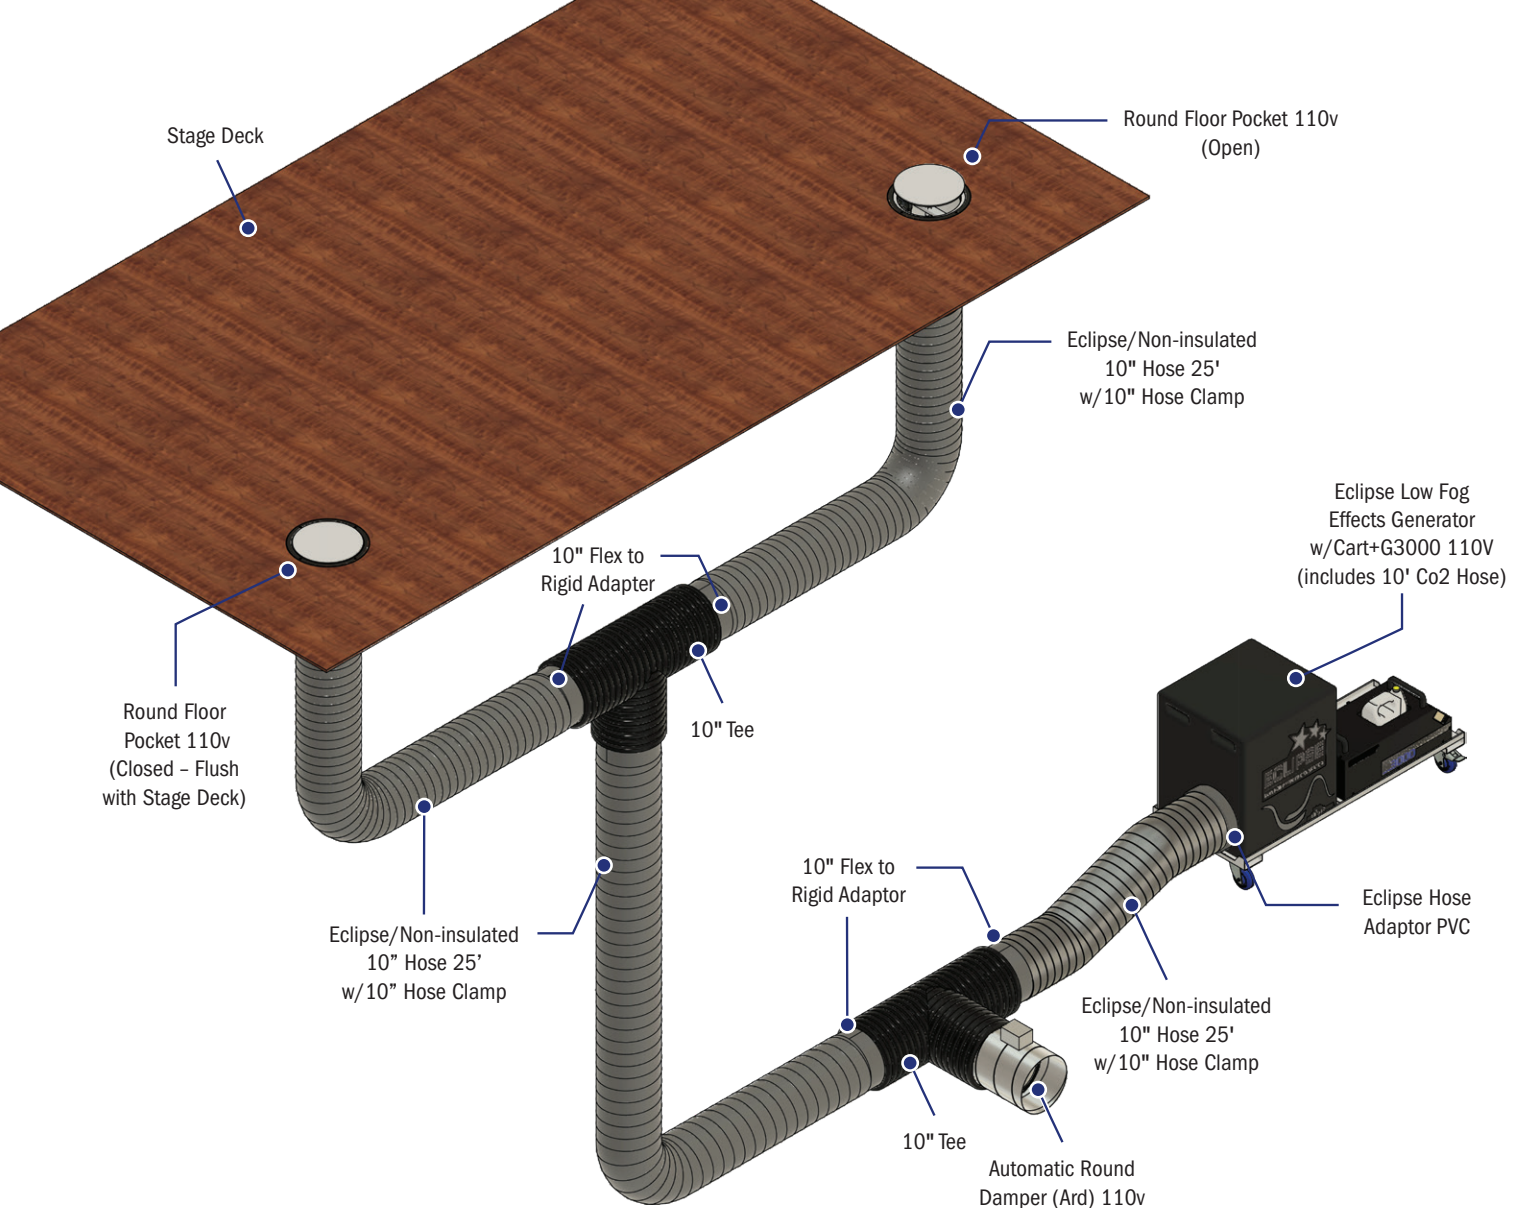

Low-Lying Fog Where You Want It When You Want it

The Floor Pocket creates an impressive instant fog effect. Whether using a single pocket or a multiple floor pocket set-up, the floor pocket allows you to push low fog where and when you need it. To maximize the effect, the floor pocket should be paired with our Eclipse Low Fog Generator.

The Floor Pocket is pneumatically operated and can be safely implemented into the stage set-up mounting flush to the floor. Whether using a single pocket or a multiple floor pocket set-up, the Floor Pocket allows you to discreetly cover a stage in low-lying fog. Using the Round Floor Pocket Shield (removable) provides directional control and a more focused low fog effect. This effect has been successfully utilized on cruise ships, casinos, theme parks and stages around the world.

The Floor Pocket is ideal for large stage set-ups pushing low fog where you want it for live theatre and concert events.

ultratecfx.com

**SETTING THE STANDARD IN
SPECIAL EFFECTS FOR OVER 25 YEARS**

FLOOR POCKET (based on standard set-up above)

CLF-4052	Eclipse Low Fog Effects Generator w/ Cart + G3000 110V (includes 10' Co2 Hose)
CLF-4090	Eclipse Hose Adaptor PVC
CLF-2956	Eclipse/Non-insulated 10" Hose 25' includes a 10" Hose Clamp
CLF-9033	10" Flex to Rigid Adaptor
CLF-9035	10" Tee
CLF-2985	Automatic Round Damper (ARD) 110v
CLF-2979	Round Floor Pocket 110V
CLF-9048	10" Hose Clamp (ships with non-insulated 10" hose)