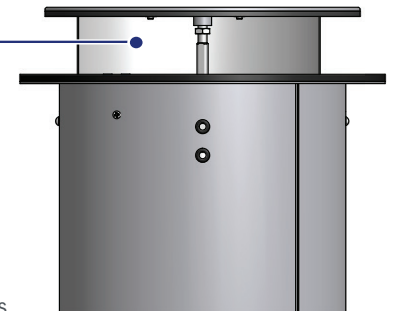

CLF-4052	Eclipse Low Fog Effects Generator w/ Cart + G3000 110V (includes 10' Co2 Hose)
CLF-4090	Eclipse Hose Adaptor PVC
CLF-2956	Eclipse/Non-insulated 10" Hose 25' includes a 10" Hose Clamp
CLF-9033	10" Flex to Rigid Adaptor
CLF-9035	10" Tee
CLF-2985	Automatic Round Damper (ARD) 110v
CLF-2979	Round Floor Pocket 110V
CLF-9048	10" Hose Clamp (ships with non-insulated 10" hose)

Pneumatically Operated/
Electronically Controlled

Our recommended standard set-up uses the Eclipse Low Fog Generator and the Floor Pocket to create the effect. The maximum weight allowed on the Floor Pocket (when closed) is 1,000 lbs / 454 kgs.