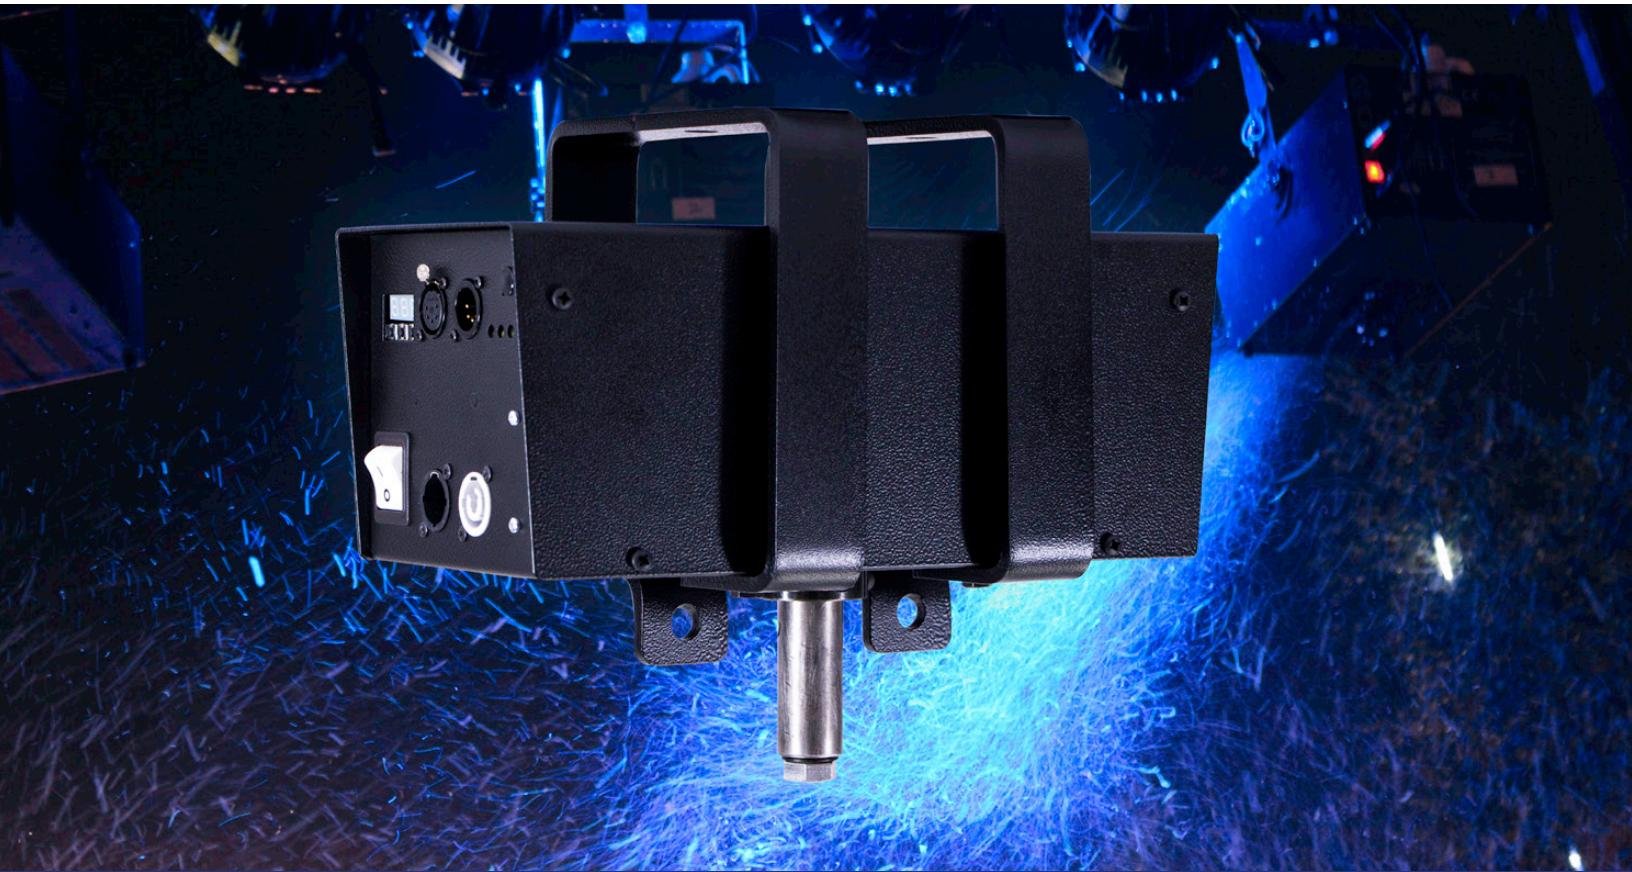

# Maximize your Fog, Snow and Bubble Distribution

The Swivel Bracket is the ultimate accessory for maximizing the distribution of different effects, including fog, snow or bubbles. With a rotational swing up to 90 degrees paired with a maximum speed of 8 rpms, The Swivel Bracket provides optimal coverage for any stage or venue.

The Swivel Bracket comes equipped with DMX/RDM capabilities and a built in DMX LED Display for ease of use. Manufactured with a load capacity of 100lb/45kg and dual hanging mounts that can be fastened onto any truss rigging in a hanging or inverted position, The Swivel Bracket will safely and securely provide coverage for your venue of any effect. With power supplied from a Neutrik Powercon, able to operate from 110-230v, and with an auxiliary power outlet up to 8 Amps, The Swivel Bracket offers great versatility of use.

*The Swivel Bracket can be paired with our machines for concerts, theatre performances and other live events maximizing the distribution of their respective atmospheric effect.*

**ultratecfx.com**

**SETTING THE STANDARD IN  
SPECIAL EFFECTS FOR OVER 25 YEARS**

Powder-Coated  
Stainless Steel Chassis

DMX & RDM Compatible

Dual Hanging Mounts

Built-in LED Display

Hanging Bracket Bolt  
Load Capacity of  
100 lbs. / 45 kg.

Auxiliary Power Up to 8 Amps,  
Controlled Via DMX