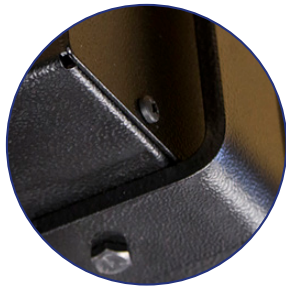

# Maximize your Fog, Snow and Bubble Distribution

The Swivel Bracket is the ultimate accessory for maximizing the distribution of different effects, including fog, snow or bubbles. With a rotational swing up to 90 degrees paired with a maximum speed of 8 rpms, The Swivel Bracket provides optimal coverage for any stage or venue.

The Swivel Bracket comes equipped with DMX/RDM capabilities and a built in DMX LED Display for ease of use. Manufactured with a load capacity of 100lb/45kg and dual hanging mounts that can be fastened onto any truss rigging in a hanging or inverted position, The Swivel Bracket will safely and securely provide coverage for your venue of any effect. With power supplied from a Neutrik Powercon, able to operate from 110-230v, and with an auxiliary power outlet up to 8 Amps, The Swivel Bracket offers great versatility of use.

*The Swivel Bracket can be paired with our machines for concerts, theatre performances and other live events maximizing the distribution of their respective atmospheric effect.*

**ultratecfx.com**

**SETTING THE STANDARD IN  
SPECIAL EFFECTS FOR OVER 25 YEARS**

Powder-Coated  
Stainless Steel Chassis

DMX & RDM Compatible

Dual Hanging Mounts

Built-in LED Display

Hanging Bracket Bolt  
Load Capacity of  
100 lbs. / 45 kg.

Auxiliary Power Up to 8 Amps,  
Controlled Via DMX