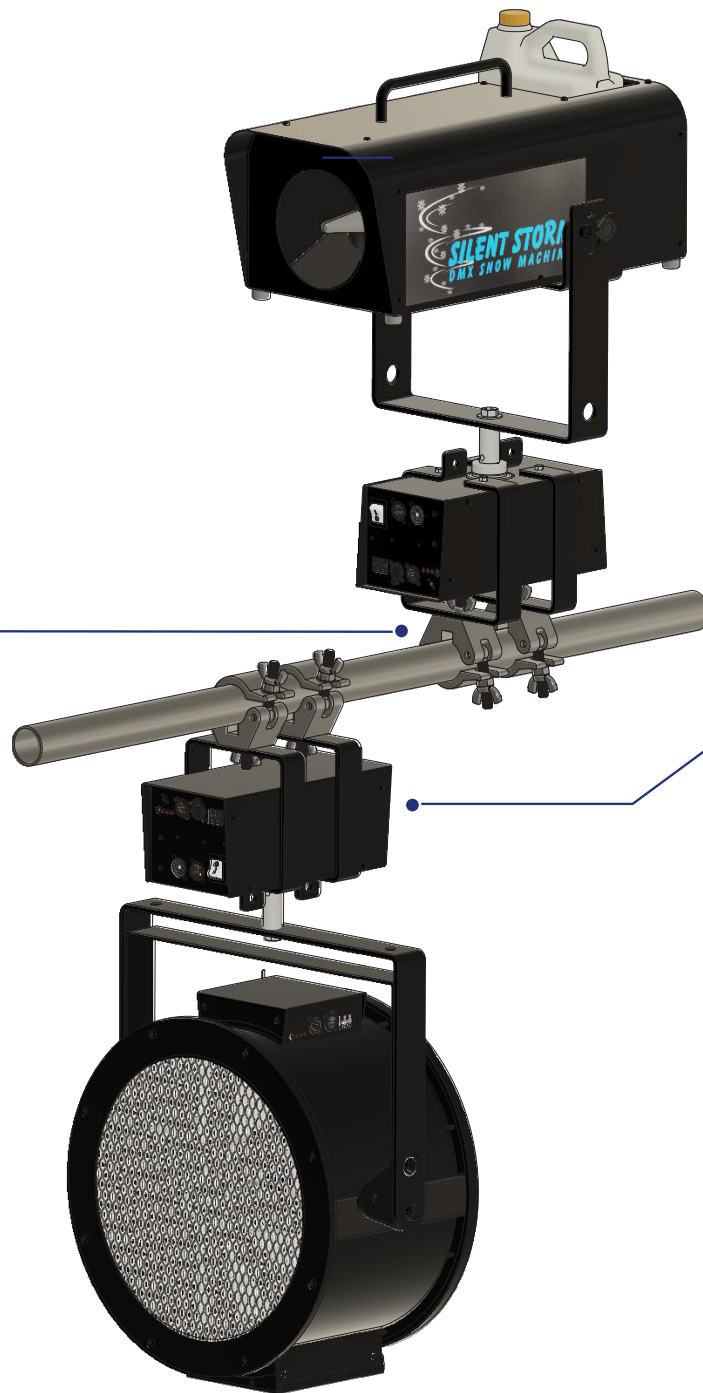

# Maximize your Fog, Snow and Bubble Distribution

The Swivel Bracket is the ultimate accessory for maximizing the distribution of different effects, including fog, snow or bubbles. With a rotational swing up to 90 degrees paired with a maximum speed of 8 rpms, The Swivel Bracket provides optimal coverage for any stage or venue.

The Swivel Bracket comes equipped with DMX/RDM capabilities and a built in DMX LED Display for ease of use. Manufactured with a load capacity of 100lb/45kg and dual hanging mounts that can be fastened onto any truss rigging in a hanging or inverted position, The Swivel Bracket will safely and securely provide coverage for your venue of any effect. With power supplied from a Neutrik Powercon, able to operate from 110-230v, and with an auxiliary power outlet up to 8 Amps, The Swivel Bracket offers great versatility of use.

Powder-Coated  
Stainless Steel Chassis

DMX & RDM Compatible

Dual Hanging Mounts

Built-in LED Display

Hanging Bracket Bolt  
Load Capacity of  
100 lbs. / 45 kg.

Auxiliary Power Up to 8 Amps,  
Controlled Via DMX

#### SPECIFICATIONS

Length:	12 in / 30.48 cm
Width:	6.75 in / 17.15 cm
Height:	9.90 in / 25.15 cm
Weight:	19.90 lbs / 9 kgs
Operating Voltage:	120 volts to 230 volts
Maximum Load Weight:	100 lbs. / 45.4 kilograms