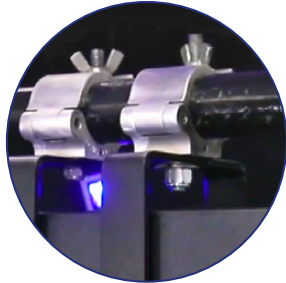

# Maximize your Fog, Snow and Bubble Distribution

The Swivel Bracket is the ultimate accessory for maximizing the distribution of different effects, including fog, snow or bubbles. With a rotational swing up to 90 degrees paired with a maximum speed of 8 rpms, The Swivel Bracket provides optimal coverage for any stage or venue.

The Swivel Bracket comes equipped with DMX/RDM capabilities and a built in DMX LED Display for ease of use. Manufactured with a load capacity of 100lb/45kg and dual hanging mounts that can be fastened onto any truss rigging in a hanging or inverted position, The Swivel Bracket will safely and securely provide coverage for your venue of any effect. With power supplied from a Neutrik Powercon, able to operate from 110-230v, and with an auxiliary power outlet up to 8 Amps, The Swivel Bracket offers great versatility of use.

*The Swivel Bracket can be paired with our machines for concerts, theatre performances and other live events maximizing the distribution of their respective atmospheric effect.*

**ultratecfx.com**

**SETTING THE STANDARD IN  
SPECIAL EFFECTS FOR OVER 25 YEARS**

Powder-Coated  
Stainless Steel Chassis

DMX & RDM Compatible

Dual Hanging Mounts

Built-in LED Display

Hanging Bracket Bolt  
Load Capacity of  
100 lbs. / 45 kg.

Auxiliary Power Up to 8 Amps,  
Controlled Via DMX