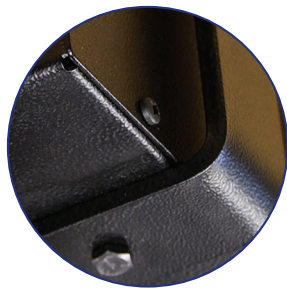

# Maximize your Fog, Snow and Bubble Distribution

The Swivel Bracket is the ultimate accessory for maximizing the distribution of different effects, including fog, snow or bubbles. With a rotational swing up to 90 degrees paired with a maximum speed of 8 rpms, The Swivel Bracket provides optimal coverage for any stage or venue.

The Swivel Bracket comes equipped with DMX/RDM capabilities and a built in DMX LED Display for ease of use. Manufactured with a load capacity of 100lb/45kg and dual hanging mounts that can be fastened onto any truss rigging in a hanging or inverted position, The Swivel Bracket will safely and securely provide coverage for your venue of any effect. With power supplied from a Neutrik Powercon, able to operate from 110-230v, and with an auxiliary power outlet up to 8 Amps, The Swivel Bracket offers great versatility of use.

*The Swivel Bracket can be paired with our machines for concerts, theatre performances and other live events maximizing the distribution of their respective atmospheric effect.*

**ultratecfx.com**

**SETTING THE STANDARD IN  
SPECIAL EFFECTS FOR OVER 25 YEARS**

**ultratec**  
special effects®

Powder-Coated  
Stainless Steel Chassis

Dual Hanging Mounts

Hanging Bracket Bolt  
Load Capacity of  
100 lbs. / 45 kg.

DMX & RDM Compatible

Built-in LED Display

Auxiliary Power Up to 8 Amps,  
Controlled Via DMX