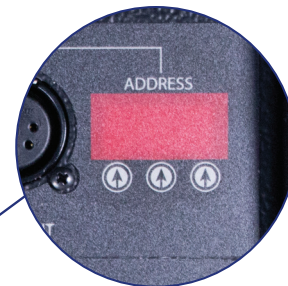

The Swivel Bracket comes equipped with DMX/RDM capabilities and a built in DMX LED Display for ease of use. Manufactured with a load capacity of 100lb/45kg and dual hanging mounts that can be fastened onto any truss rigging in a hanging or inverted position, The Swivel Bracket will safely and securely provide coverage for your venue of any effect. With power supplied from a Neutrik Powercon, able to operate from 110-230v, and with an auxiliary power outlet up to 8 Amps, The Swivel Bracket offers great versatility of use.

**ultratec**  
special effects®

Powder-Coated  
Stainless Steel Chassis

Dual Hanging Mounts

Hanging Bracket Bolt  
Load Capacity of  
100 lbs. / 45 kg.

DMX & RDM Compatible

Built-in LED Display

Auxiliary Power Up to 8 Amps,  
Controlled Via DMX

The Swivel Bracket is shown in an inverted position with the Silent Storm Snow Machine (Silent Storm Snow Machine not included). The Swivel Bracket is also shown in the hanging position with the Turbo Fan (Turbo Fan not included).