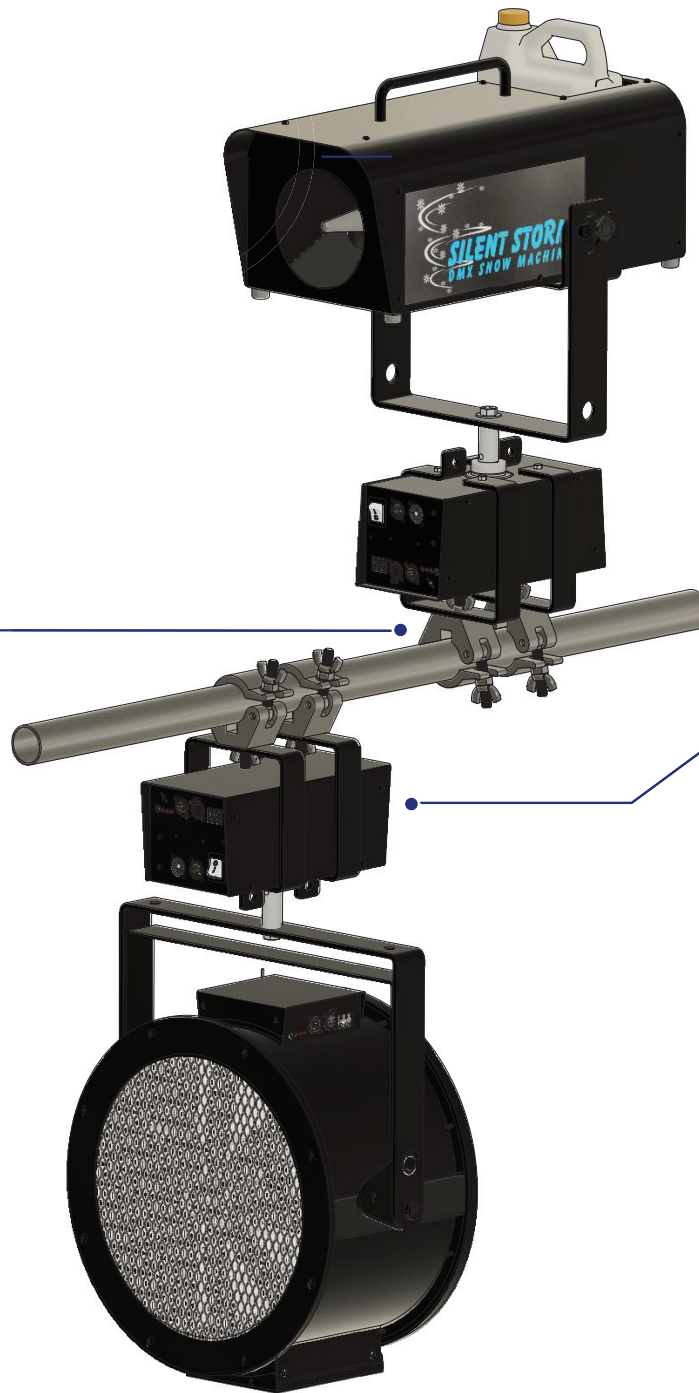

# Maximize your Fog, Snow and Bubble Distribution

The Swivel Bracket is the ultimate accessory for maximizing the distribution of different effects, including fog, snow or bubbles. With a rotational swing up to 90 degrees paired with a maximum speed of 8 rpms, The Swivel Bracket provides optimal coverage for any stage or venue.

The Swivel Bracket comes equipped with DMX/RDM capabilities and a built in DMX LED Display for ease of use. Manufactured with a load capacity of 100lb/45kg and dual hanging mounts that can be fastened onto any truss rigging in a hanging or inverted position, The Swivel Bracket will safely and securely provide coverage for your venue of any effect. With power supplied from a Neutrik Powercon, able to operate from 110-230v, and with an auxiliary power outlet up to 8 Amps, The Swivel Bracket offers great versatility of use.

**ultratec**  
special effects®

Powder-Coated  
Stainless Steel Chassis

Dual Hanging Mounts

Hanging Bracket Bolt  
Load Capacity of  
100 lbs. / 45 kg.

DMX & RDM Compatible

Built-in LED Display

Auxiliary Power Up to 8 Amps,  
Controlled Via DMX

#### SPECIFICATIONS

Length:	12 in / 30.48 cm
Width:	6.75 in / 17.15 cm
Height:	9.90 in / 25.15 cm
Weight:	19.90 lbs / 9 kgs
Operating Voltage:	120 volts to 230 volts
Maximum Load Weight:	100 lbs. / 45.4 kilograms