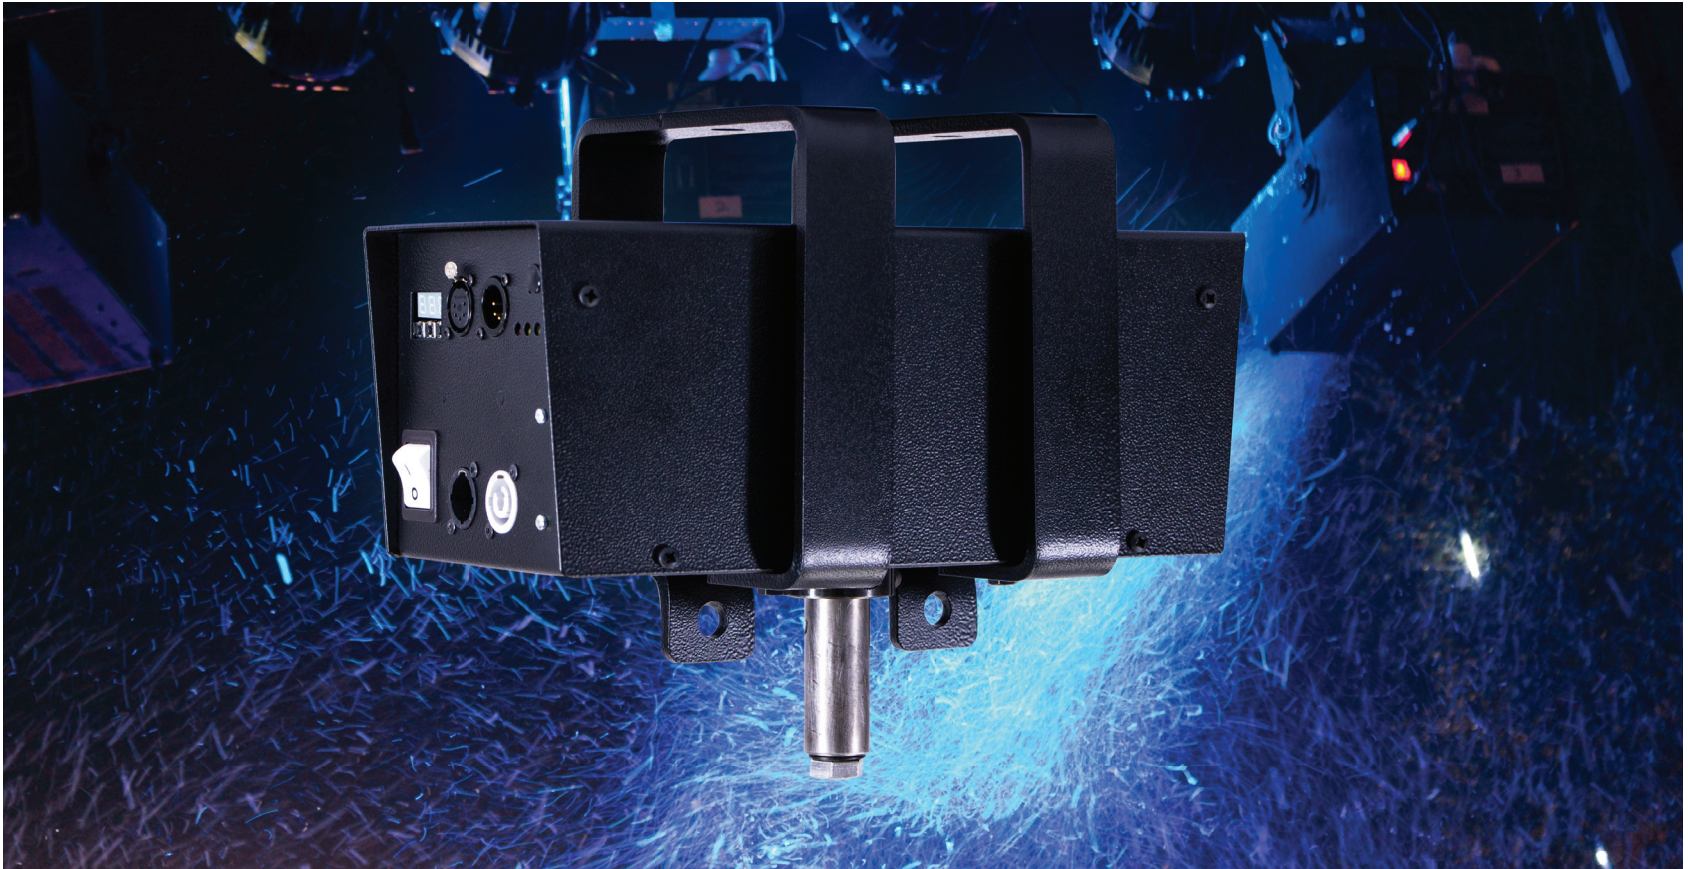

# Maximize your Fog, Snow and Bubble Distribution

The Swivel Bracket is the ultimate accessory for maximizing the distribution of different effects, including fog, snow or bubbles. With a rotational swing up to 90 degrees paired with a maximum speed of 8 rpms, The Swivel Bracket provides optimal coverage for any stage or venue.

The Swivel Bracket comes equipped with DMX/RDM capabilities and a built in DMX LED Display for ease of use. Manufactured with a load capacity of 100lb/45kg and dual hanging mounts that can be fastened onto any truss rigging in a hanging or inverted position, The Swivel Bracket will safely and securely provide coverage for your venue of any effect. With power supplied from a Neutrik Powercon, able to operate from 110-230v, and with an auxiliary power outlet up to 8 Amps, The Swivel Bracket offers great versatility of use.

*The Swivel Bracket can be paired with our machines for concerts, theatre performances and other live events maximizing the distribution of their respective atmospheric effect.*

**ultratecfx.com**

**SETTING THE STANDARD IN  
SPECIAL EFFECTS FOR OVER 25 YEARS**

**ultratec**  
special effects®

Powder-Coated  
Stainless Steel Chassis

Dual Hanging Mounts

Hanging Bracket Bolt  
Load Capacity of  
100 lbs. / 45 kg.

DMX & RDM Compatible

Built-in LED Display

Auxiliary Power Up to 8 Amps,  
Controlled Via DMX