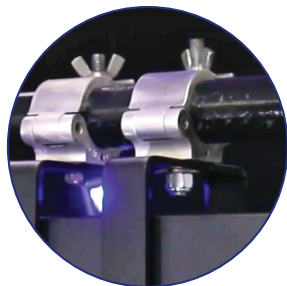

# Maximize your Fog, Snow and Bubble Distribution

The Swivel Bracket is the ultimate accessory for maximizing the distribution of different effects, including fog, snow or bubbles. With a rotational swing up to 90 degrees paired with a maximum speed of 8 rpms, The Swivel Bracket provides optimal coverage for any stage or venue.

The Swivel Bracket comes equipped with DMX/RDM capabilities and a built in DMX LED Display for ease of use. Manufactured with a load capacity of 100lb/45kg and dual hanging mounts that can be fastened onto any truss rigging in a hanging or inverted position, The Swivel Bracket will safely and securely provide coverage for your venue of any effect. With power supplied from a Neutrik Powercon, able to operate from 110-230v, and with an auxiliary power outlet up to 8 Amps, The Swivel Bracket offers great versatility of use.

*The Swivel Bracket can be paired with our machines for concerts, theatre performances and other live events maximizing the distribution of their respective atmospheric effect.*

**ultratecfx.com**

**SETTING THE STANDARD IN  
SPECIAL EFFECTS FOR OVER 25 YEARS**

**ultratec**  
special effects®

Powder-Coated  
Stainless Steel Chassis

Dual Hanging Mounts

Hanging Bracket Bolt  
Load Capacity of  
100 lbs. / 45 kg.

DMX & RDM Compatible

Built-in LED Display

Auxiliary Power Up to 8 Amps,  
Controlled Via DMX