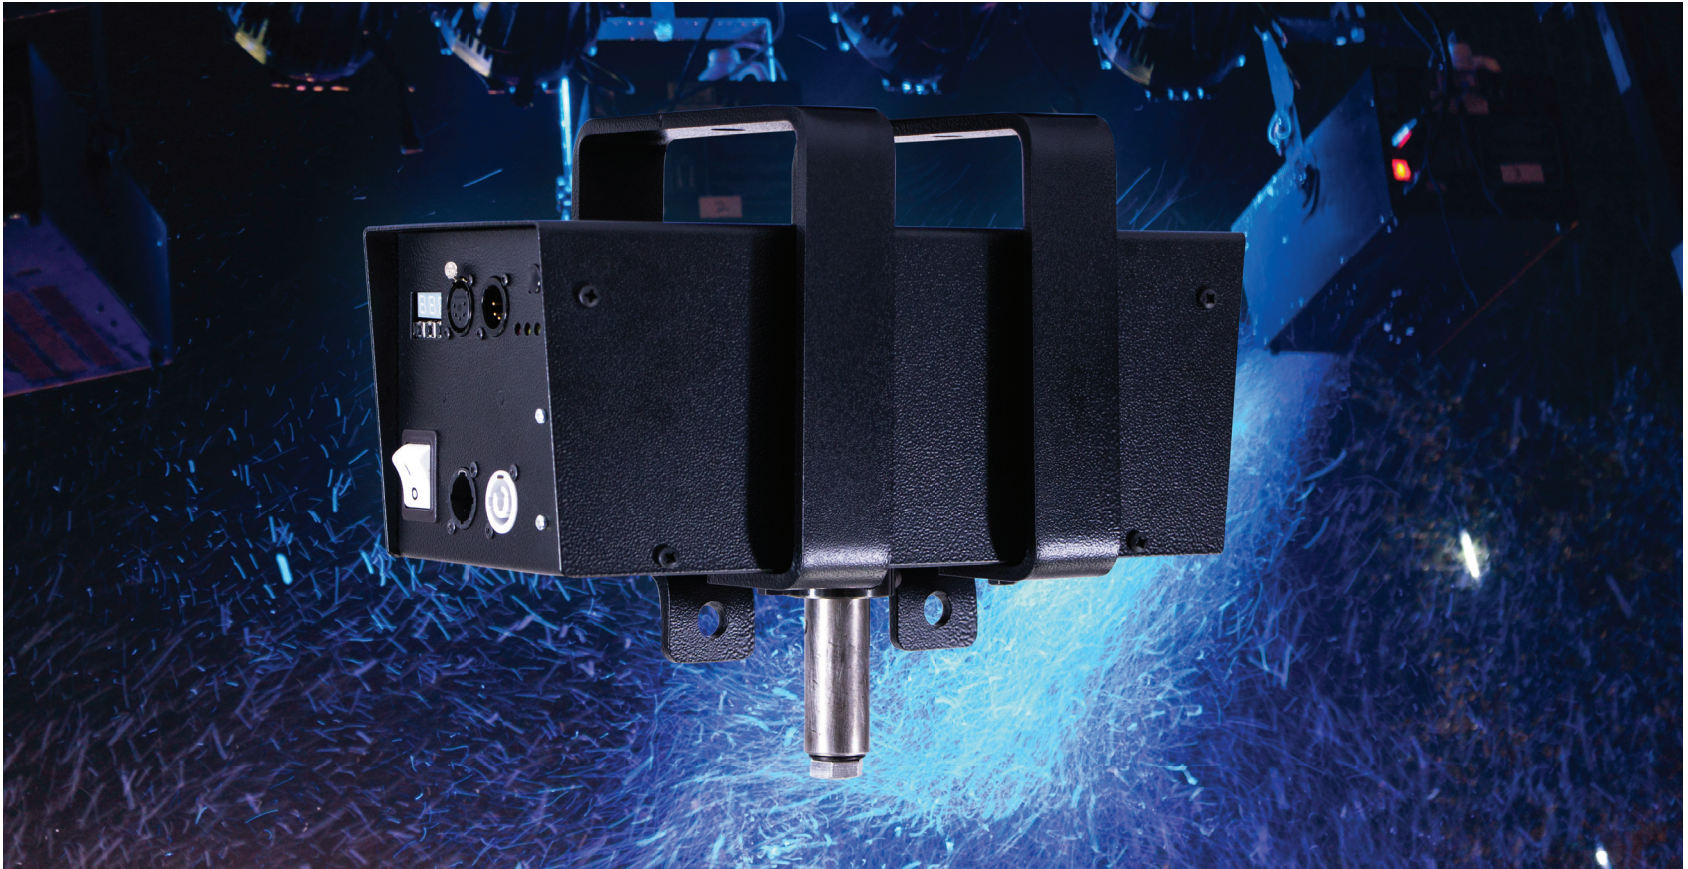

Maximize your Fog, Snow and Bubble Distribution

The Swivel Bracket is the ultimate accessory for maximizing the distribution of different effects, including fog, snow or bubbles. With a rotational swing up to 90 degrees paired with a maximum speed of 8 rpms, The Swivel Bracket provides optimal coverage for any stage or venue.

The Swivel Bracket comes equipped with DMX/RDM capabilities and a built in DMX LED Display for ease of use. Manufactured with a load capacity of 100lb/45kg and dual hanging mounts that can be fastened onto any truss rigging in a hanging or inverted position, The Swivel Bracket will safely and securely provide coverage for your venue of any effect. With power supplied from a Neutrik Powercon, able to operate from 110-230v, and with an auxiliary power outlet up to 8 Amps, The Swivel Bracket offers great versatility of use.

The Swivel Bracket can be paired with our machines for concerts, theatre performances and other live events maximizing the distribution of their respective atmospheric effect.

ultratecfx.com

**SETTING THE STANDARD IN
SPECIAL EFFECTS FOR OVER 25 YEARS**

ultratec
special effects®

Powder-Coated
Stainless Steel Chassis

Dual Hanging Mounts

Hanging Bracket Bolt
Load Capacity of
100 lbs. / 45 kg.

DMX & RDM Compatible

Built-in LED Display

Auxiliary Power Up to 8 Amps,
Controlled Via DMX