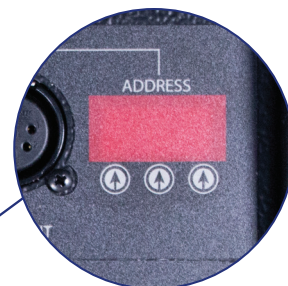

The Swivel Bracket comes equipped with DMX/RDM capabilities and a built in DMX LED Display for ease of use. Manufactured with a load capacity of 100lb/45kg and dual hanging mounts that can be fastened onto any truss rigging in a hanging or inverted position, The Swivel Bracket will safely and securely provide coverage for your venue of any effect. With power supplied from a Neutrik Powercon, able to operate from 110-230v, and with an auxiliary power outlet up to 8 Amps, The Swivel Bracket offers great versatility of use.

ultratec
special effects®

Powder-Coated
Stainless Steel Chassis

Dual Hanging Mounts

Hanging Bracket Bolt
Load Capacity of
100 lbs. / 45 kg.

DMX & RDM Compatible

Built-in LED Display

Auxiliary Power Up to 8 Amps,
Controlled Via DMX

The Swivel Bracket is shown in an inverted position with the Silent Storm Snow Machine (Silent Storm Snow Machine not included). The Swivel Bracket is also shown in the hanging position with the Turbo Fan (Turbo Fan not included).

MODELS

CLF-6000	Swivel Bracket 90 Degree Rotator DMX
----------	--------------------------------------

WARRANTY

The Swivel Bracket has a five year warranty due to manufacturer's defect.

SPECIFICATIONS

Length:	12 in / 30.48 cm
Width:	6.75 in / 17.15 cm
Height:	9.90 in / 25.15 cm
Weight:	19.90 lbs / 9 kgs
Operating Voltage:	120 volts to 230 volts
Maximum Load Weight:	100 lbs. / 45.4 kilograms