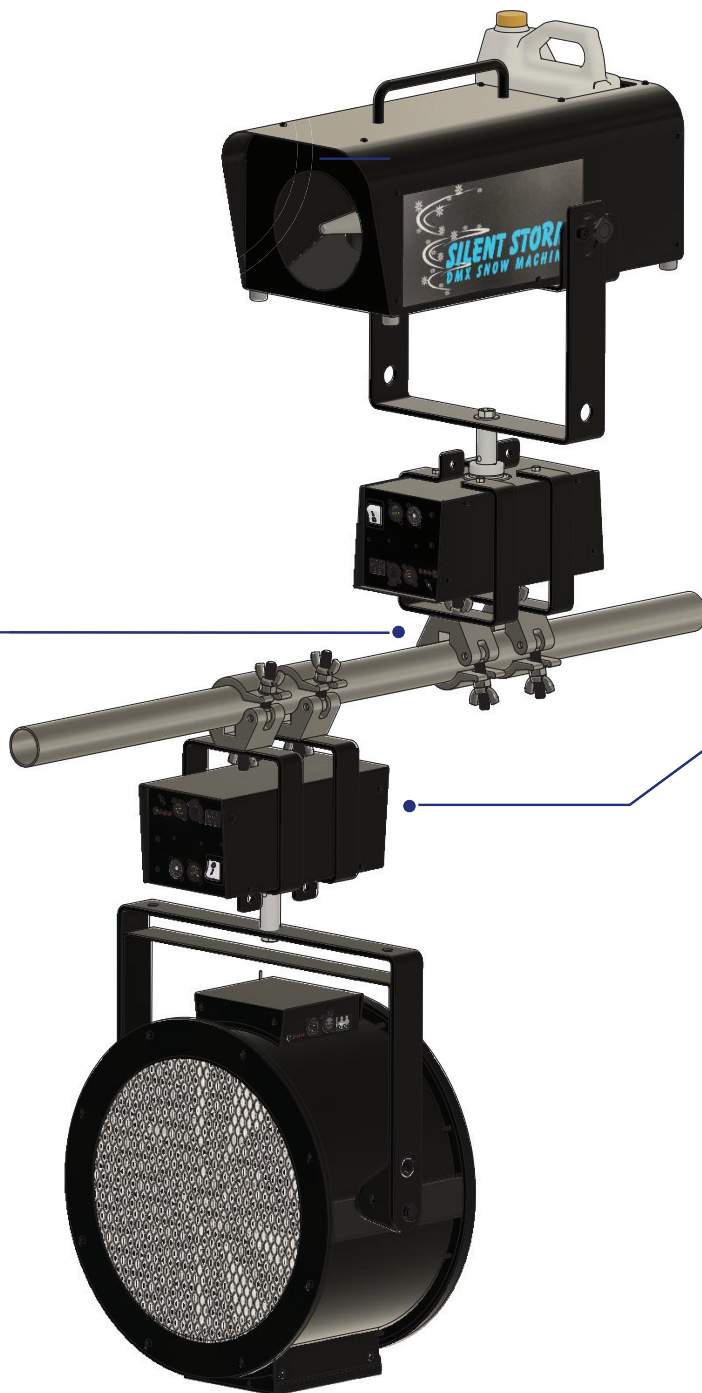

Maximize your Fog, Snow and Bubble Distribution

The Swivel Bracket is the ultimate accessory for maximizing the distribution of different effects, including fog, snow or bubbles. With a rotational swing up to 90 degrees paired with a maximum speed of 8 rpms, The Swivel Bracket provides optimal coverage for any stage or venue.

The Swivel Bracket comes equipped with DMX/RDM capabilities and a built in DMX LED Display for ease of use. Manufactured with a load capacity of 100lb/45kg and dual hanging mounts that can be fastened onto any truss rigging in a hanging or inverted position, The Swivel Bracket will safely and securely provide coverage for your venue of any effect. With power supplied from a Neutrik Powercon, able to operate from 110-230v, and with an auxiliary power outlet up to 8 Amps, The Swivel Bracket offers great versatility of use.

ultratec
special effects®

Powder-Coated
Stainless Steel Chassis

Dual Hanging Mounts

Hanging Bracket Bolt
Load Capacity of
100 lbs. / 45 kg.

DMX & RDM Compatible

Built-in LED Display

Auxiliary Power Up to 8 Amps,
Controlled Via DMX

MODELS

CLF-6000	Swivel Bracket 90 Degree Rotator DMX
----------	--------------------------------------

WARRANTY

The Swivel Bracket has a five year warranty due to manufacturer's defect.

SPECIFICATIONS

Length:	12 in / 30.48 cm
Width:	6.75 in / 17.15 cm
Height:	9.90 in / 25.15 cm
Weight:	19.90 lbs / 9 kgs
Operating Voltage:	120 volts to 230 volts
Maximum Load Weight:	100 lbs. / 45.4 kilograms