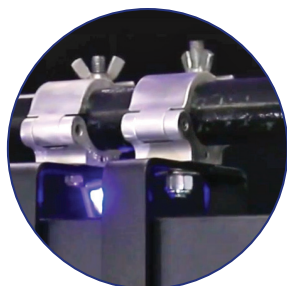

Maximize your Fog, Snow and Bubble Distribution

The Swivel Bracket is the ultimate accessory for maximizing the distribution of different effects, including fog, snow or bubbles. With a rotational swing up to 90 degrees paired with a maximum speed of 8 rpms, The Swivel Bracket provides optimal coverage for any stage or venue.

The Swivel Bracket comes equipped with DMX/RDM capabilities and a built in DMX LED Display for ease of use. Manufactured with a load capacity of 100lb/45kg and dual hanging mounts that can be fastened onto any truss rigging in a hanging or inverted position, The Swivel Bracket will safely and securely provide coverage for your venue of any effect. With power supplied from a Neutrik Powercon, able to operate from 110-230v, and with an auxiliary power outlet up to 8 Amps, The Swivel Bracket offers great versatility of use.

The Swivel Bracket can be paired with our machines for concerts, theatre performances and other live events maximizing the distribution of their respective atmospheric effect.

ultratecfx.com

**SETTING THE STANDARD IN
SPECIAL EFFECTS FOR OVER 25 YEARS**

ultratec
special effects®

Powder-Coated
Stainless Steel Chassis

Dual Hanging Mounts

Hanging Bracket Bolt
Load Capacity of
100 lbs. / 45 kg.

DMX & RDM Compatible

Built-in LED Display

Auxiliary Power Up to 8 Amps,
Controlled Via DMX