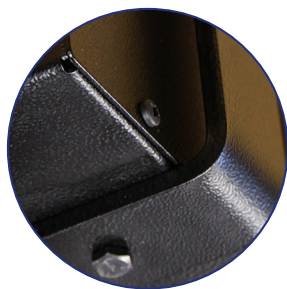

Maximize your Fog, Snow and Bubble Distribution

The Swivel Bracket is the ultimate accessory for maximizing the distribution of different effects, including fog, snow or bubbles. With a rotational swing up to 90 degrees paired with a maximum speed of 8 rpms, The Swivel Bracket provides optimal coverage for any stage or venue.

The Swivel Bracket comes equipped with DMX/RDM capabilities and a built in DMX LED Display for ease of use. Manufactured with a load capacity of 100lb/45kg and dual hanging mounts that can be fastened onto any truss rigging in a hanging or inverted position, The Swivel Bracket will safely and securely provide coverage for your venue of any effect. With power supplied from a Neutrik Powercon, able to operate from 110-230v, and with an auxiliary power outlet up to 8 Amps, The Swivel Bracket offers great versatility of use.

The Swivel Bracket can be paired with our machines for concerts, theatre performances and other live events maximizing the distribution of their respective atmospheric effect.

ultratecfx.com

**SETTING THE STANDARD IN
SPECIAL EFFECTS FOR OVER 25 YEARS**

ultratec
special effects®

Powder-Coated
Stainless Steel Chassis

Dual Hanging Mounts

Hanging Bracket Bolt
Load Capacity of
100 lbs. / 45 kg.

DMX & RDM Compatible

Built-in LED Display

Auxiliary Power Up to 8 Amps,
Controlled Via DMX