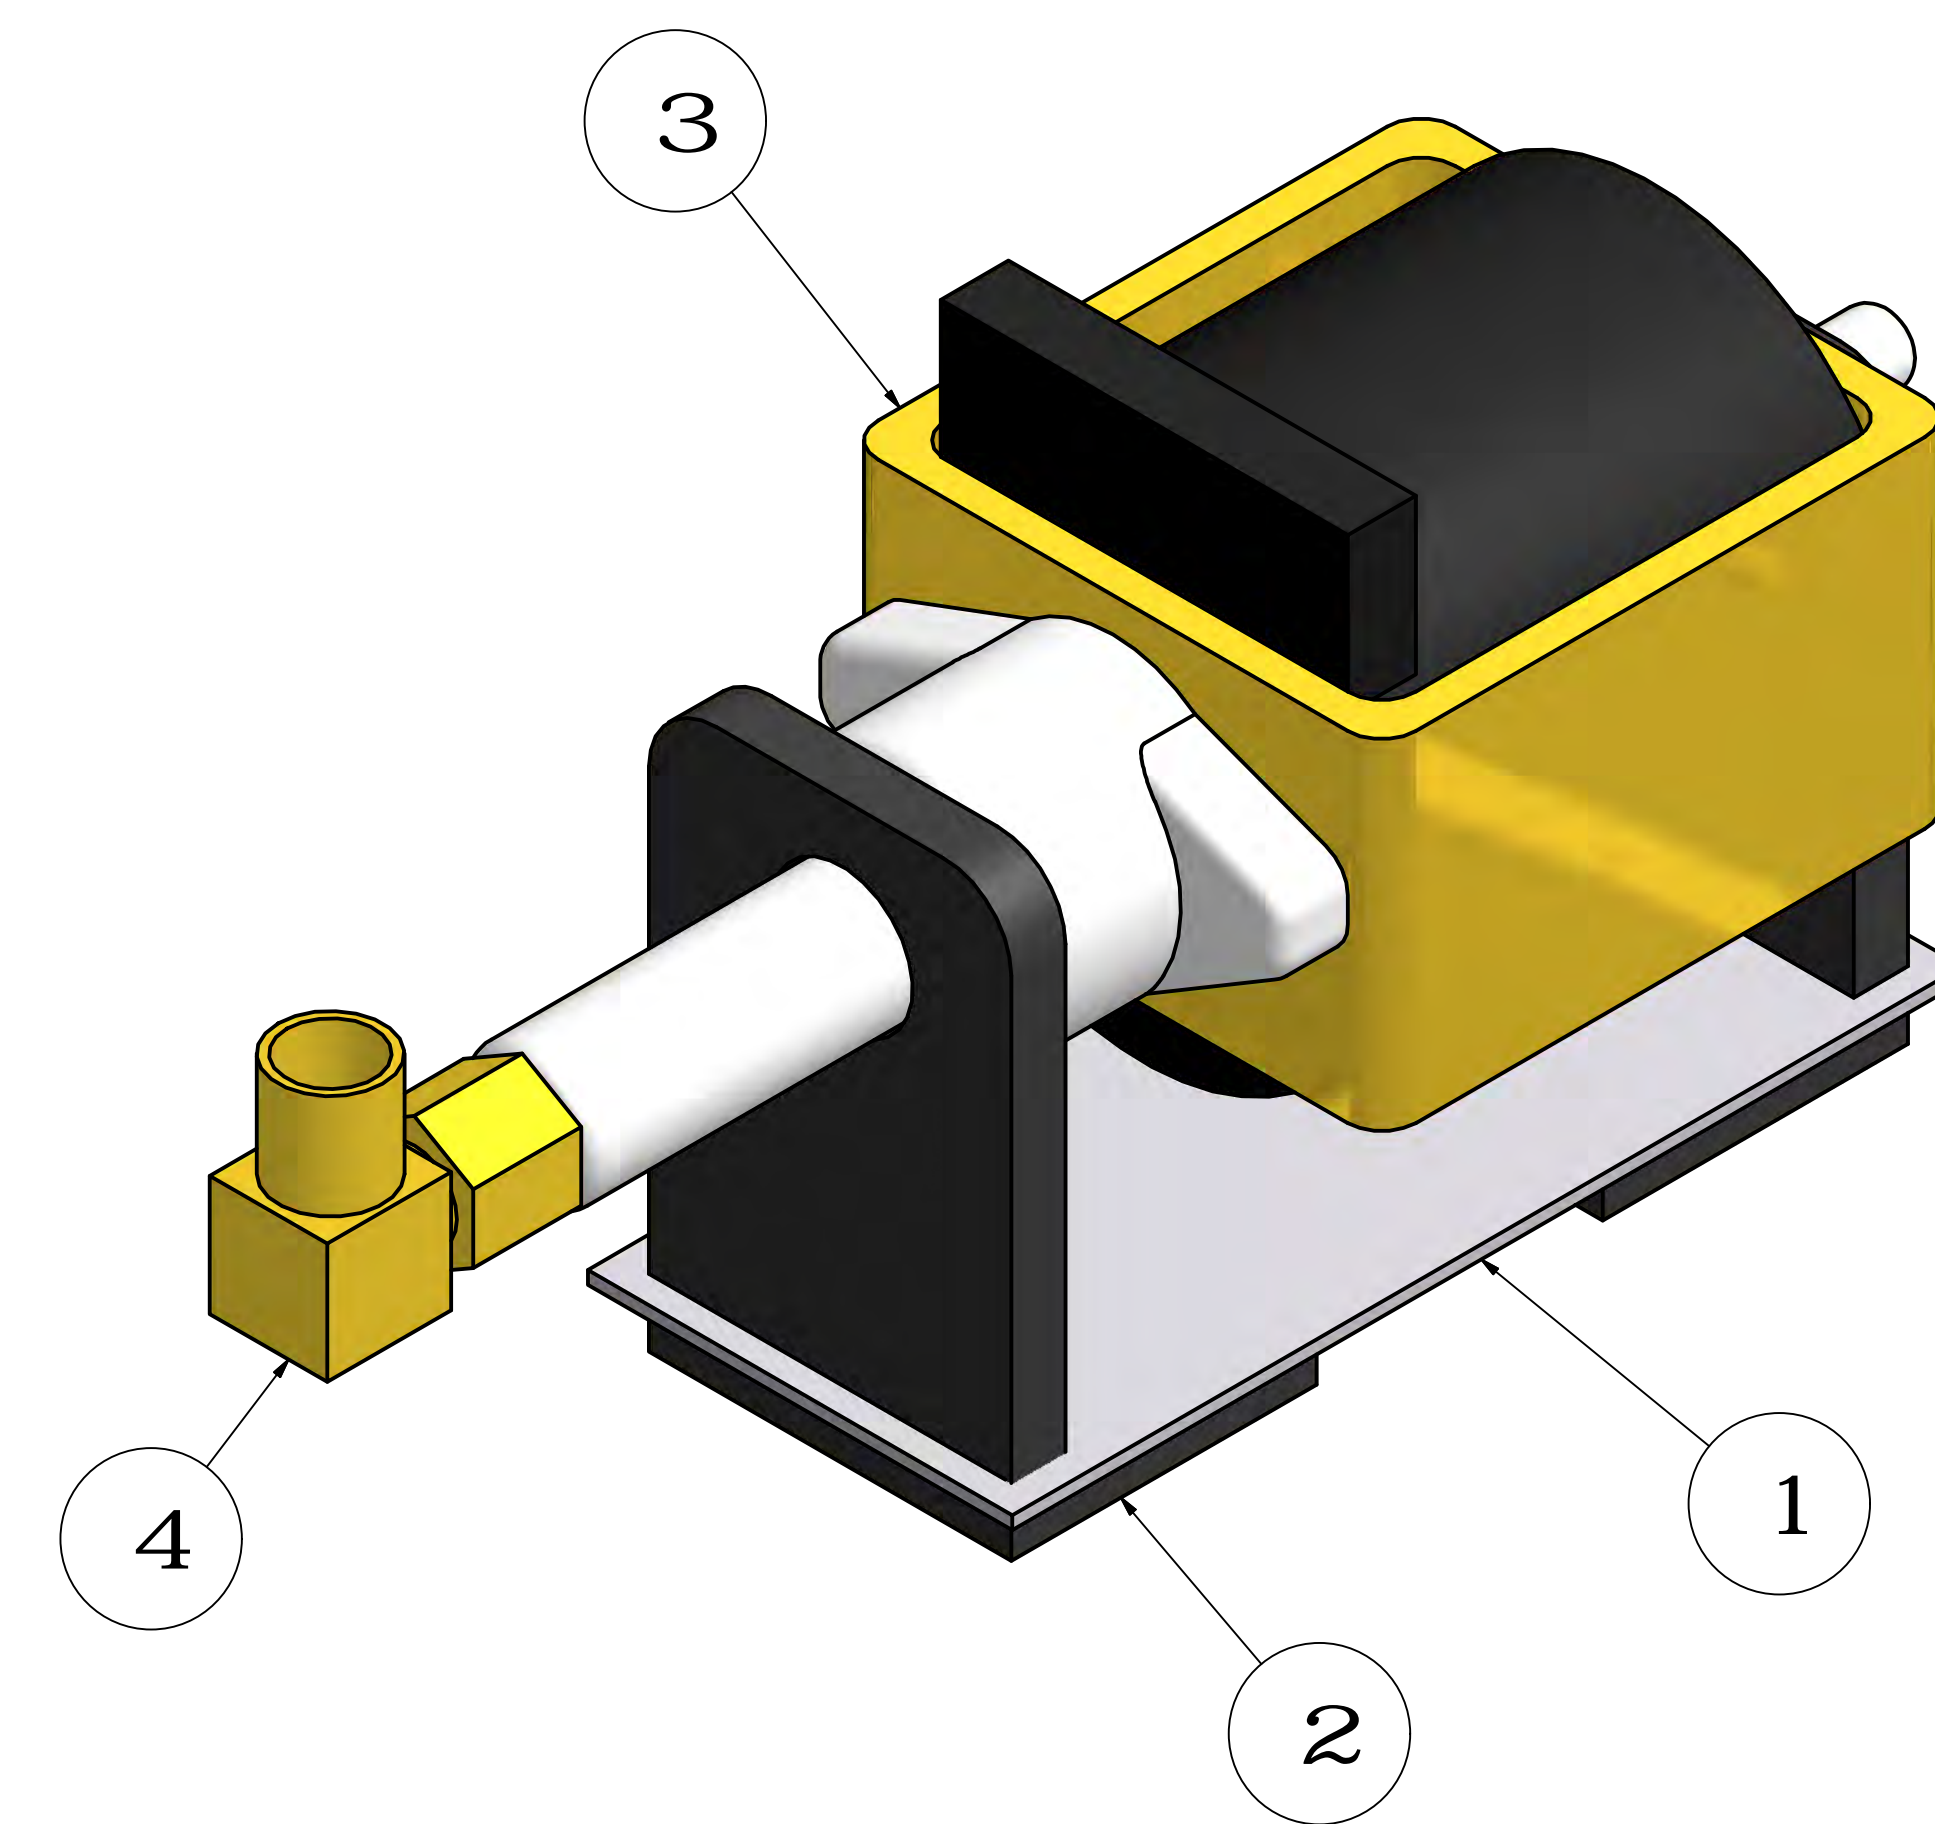

PUMP ASSEMBLY

TABLE

ITEM	QTY	SALES NUMBER	DESCRIPTION
1	1	CXP 4258	PUMP BRACKET FLAT
2	2	CXP 4258	NEW STYLE PUMP RUBBERS
3	1	CXP 4148 CXP 4150	PUMP 110V PUMP 220V
4	1	CXP 2431	3/16 PUMP ELBOW MALE - NORTH AMERICAN