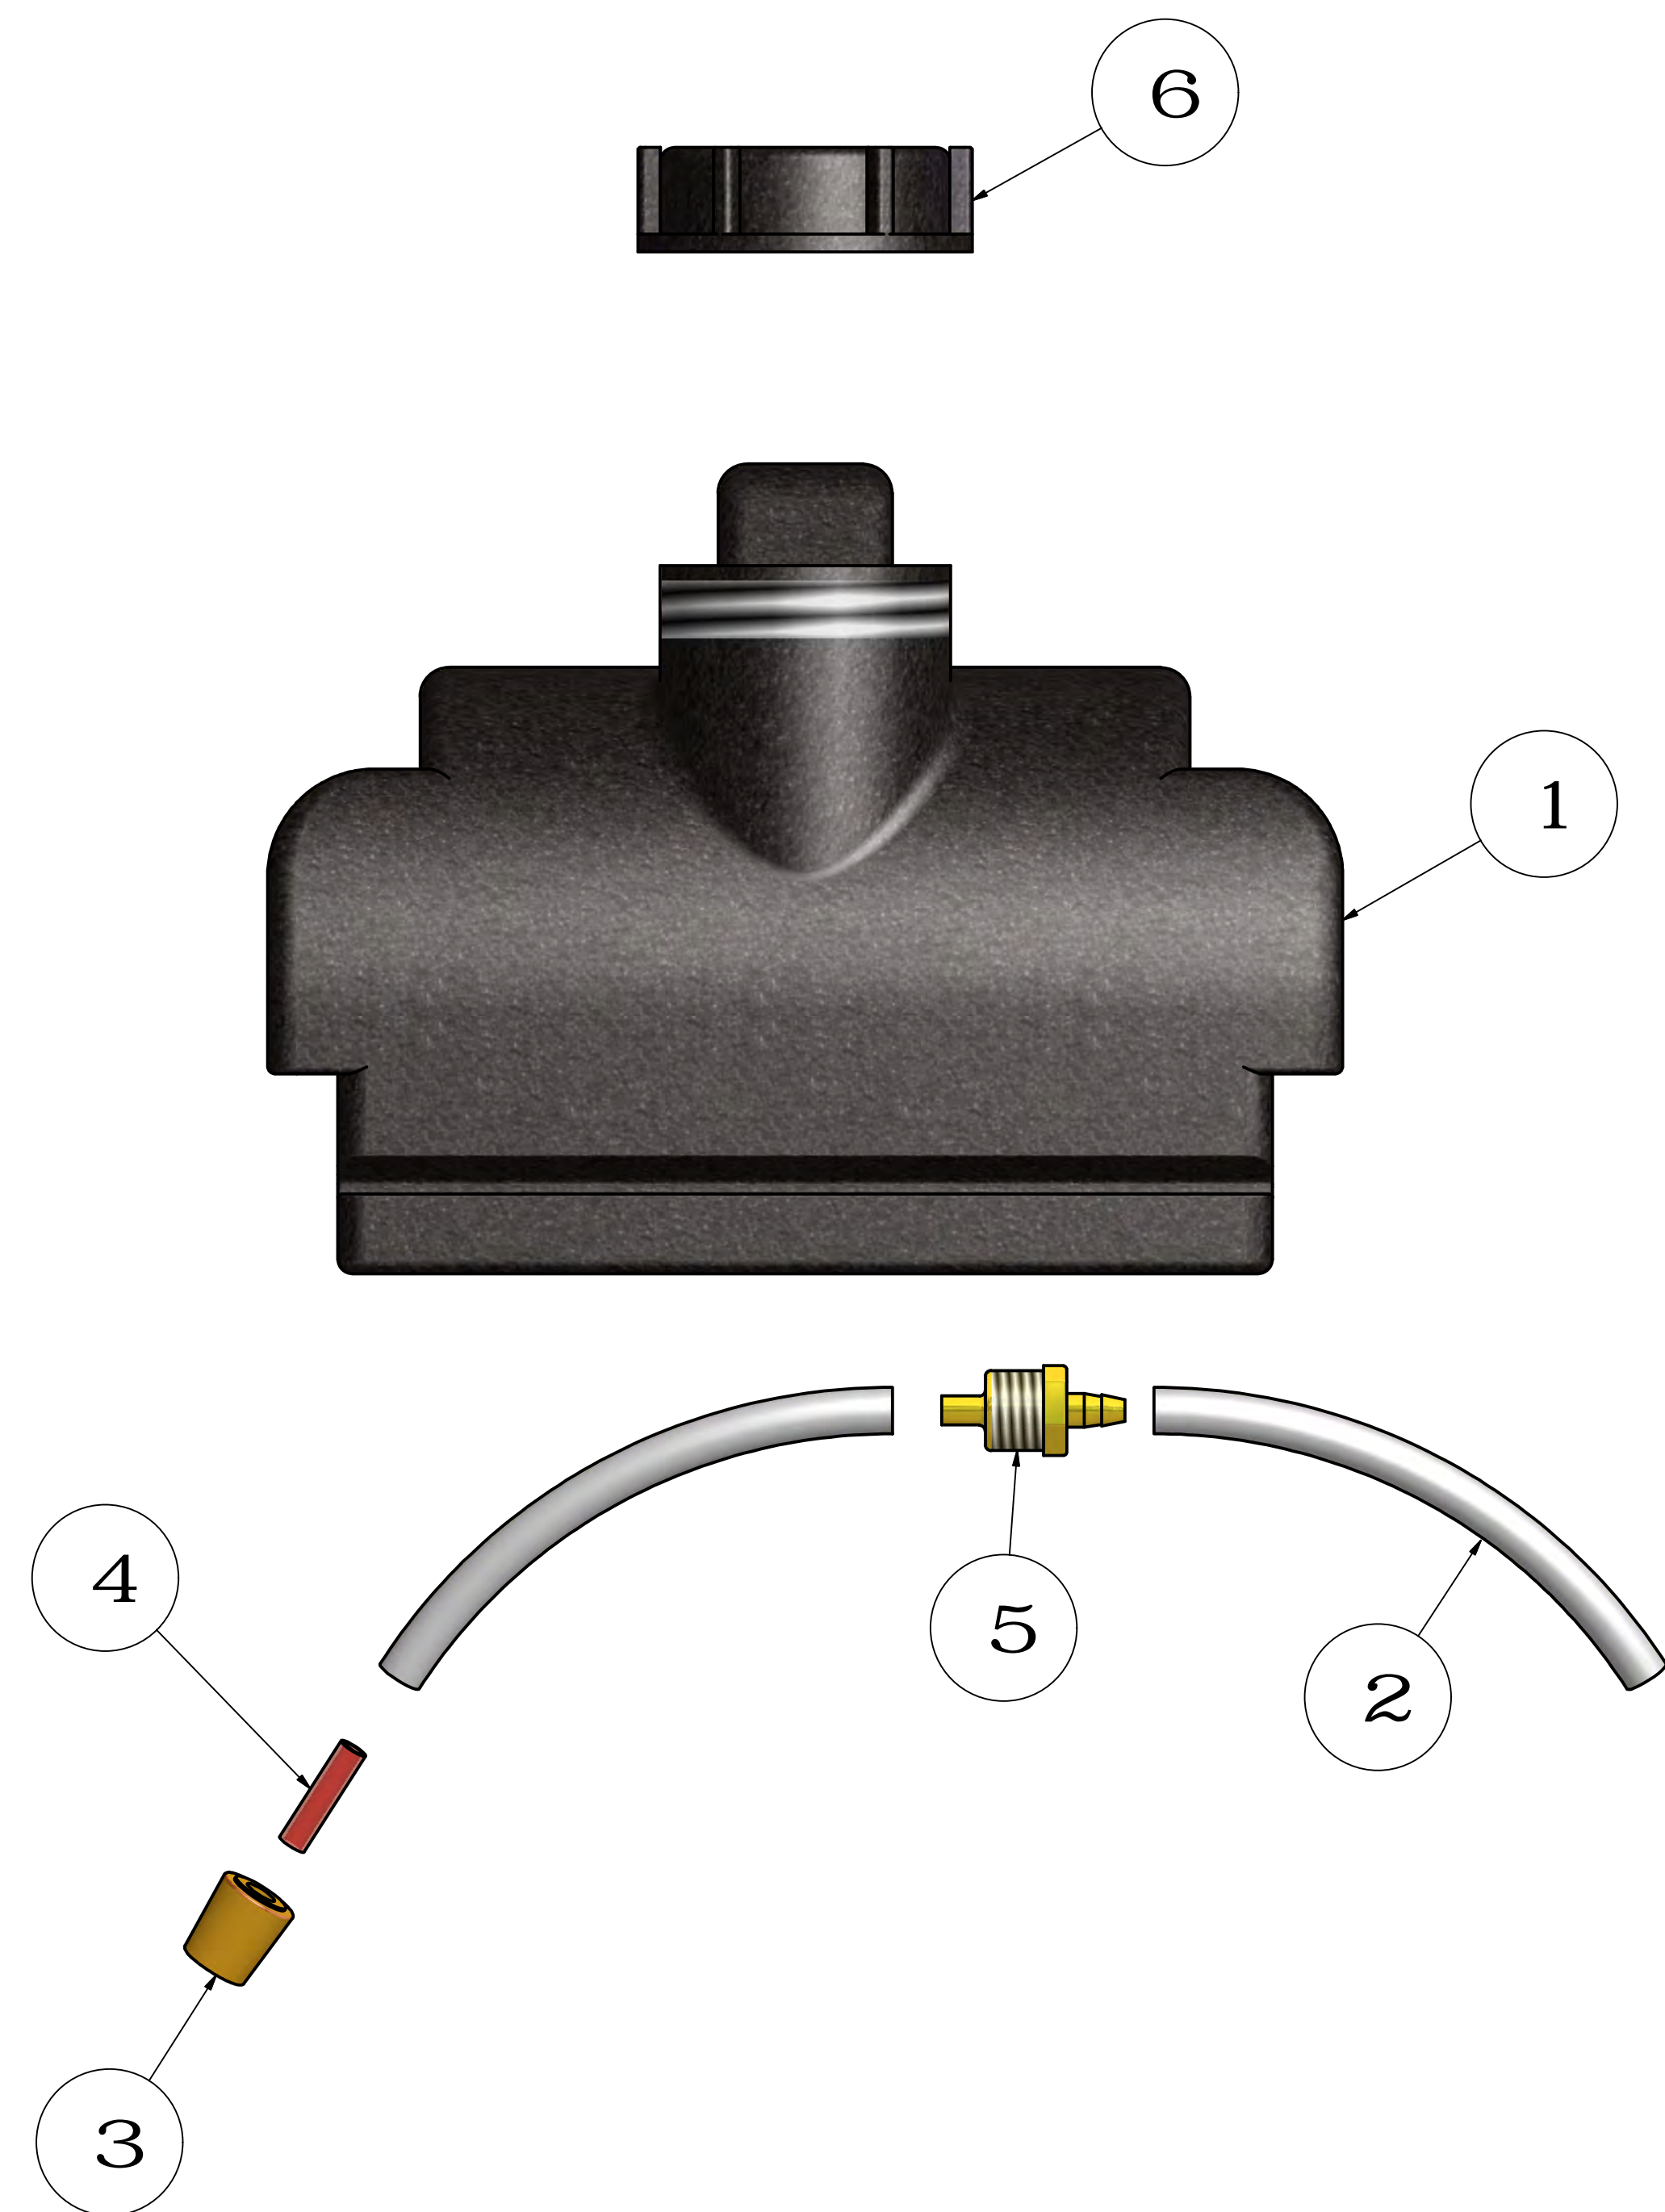

SHOW FOGGER PRO 110V

PARTS LIST

ITEM	QTY	SALES NUMBER	DESCRIPTION
1	1		BATTLE FOGGER CHASSIS BASE (GRAY)
2	1	CXP 4217	3 POLE TERMINAL BLOCK
3	1	CXP 2475	HEATER TRIAC
4	1	CXP 4261	"D" PLUG FOR 14/3 CABLE
5	1	CXP 1233	POWER/STAGE FOGGER FUSE HOLDER
6	1	CXP 1097	15 AMP FUSE 1.25"
7	1	CXP 3040	ILLUMINATED POWER SWITCH
8	1	CXP 1241 CXP 1341	SHOW/BATTLE FOGGER PCB 110V 5-PIN SHOW/BATTLE FOGGER PCB 220V 5-PIN
9	2		#4 X 1/2 PAN PHILLIPS H-LOBO
10	2		#8 EXTERNAL TOOTH STAR WASHER
11	3		8/32 STANDARD NUT
12	2		RIVETS - 3/16" X 3/8"
13	4		ALUMINUM RIVETS - 3/16" X 1/2"
14	4	CXP 2436	MACHINE FEET - SET OF 4
15	4		6/32 X 1/2" PAN PHIL SCREW B/O
16	2		#6-32 LOCK NUT
17	3	CXP 4255	LOCK WASHER - 1/4"
18	1		1/4" EXTERNAL TOOTH LOCK WASHER
19	4		1/4" X 3/4" HEX BOLT PLATED GRADE 5
20	2		6/32 X 3/4 PAN PHIL SCREW B/O
21	1	CXP 3510	SHOW/BATTLE FOGGER HEAT SHIELD
22	1	CXP 1288	1/4" HOLE GROMMET THIN
23	1	CXP 1054	BATTLE FOGGER CHASSIS LID (GRAY)
24	1	CXP 4280	#10-24 X 1" PAN PHIL B/O
25	1	CXP 4285	WASHER .250 ID / .750 OD B/O
26	1	CXP 1071	BATTLE FOGGER 4" HOSE ADAPTER (GRAY)
27	1	CXP 4075 CXP 1112	SHOW BLOCK RAPID CHANGE REV. 1-110V SHOW BLOCK RAPID CHANGE REV. 1-220V
28	1	CXP 6040	14/36 POWER CORD W/3 PRONG
29	10	CXP 1272	#8 X 1/2" SELF TAPPING SCREW B/O
30	1	CXP 41396 PIN	STAGE/SHOW/BATTLE/PREMIER REMOTE 5-PIN
31	1		JUG HOSE ASSEMBLY
32	1		PUMP ASSEMBLY
33	1		#8-32 X 3/4 PHILP PAN HEAD B/O

SHOW FOGGER PRO
110V

REVISION HISTORY	
REV-#	DATE
B	12/09/2018

JUG - HOSE ASSEMBLY

TABLE

ITEM	QTY	SALES NUMBERS	DESCRIPTION
1	1	CXP 2019	MACHINE RESERVOIR SHOW/BATTLE
2	2.250LF (Linear Foot) Q6858M	CXP 2476	1/4" SILICONE TUBE LF
3	1		1/4 QUICK CONNECT BRASS STONE FILTER
4	100LF (Linear Foot) Q0304M	CXP 1072	1/4" BLACK POLYTUBE
5	1	CXP 1248	BRASS FITTING STAGE/SHOW/BATTLE FLUID JUG
6	1	CXP 3501	BATTLE FOGGER FLUID CAP