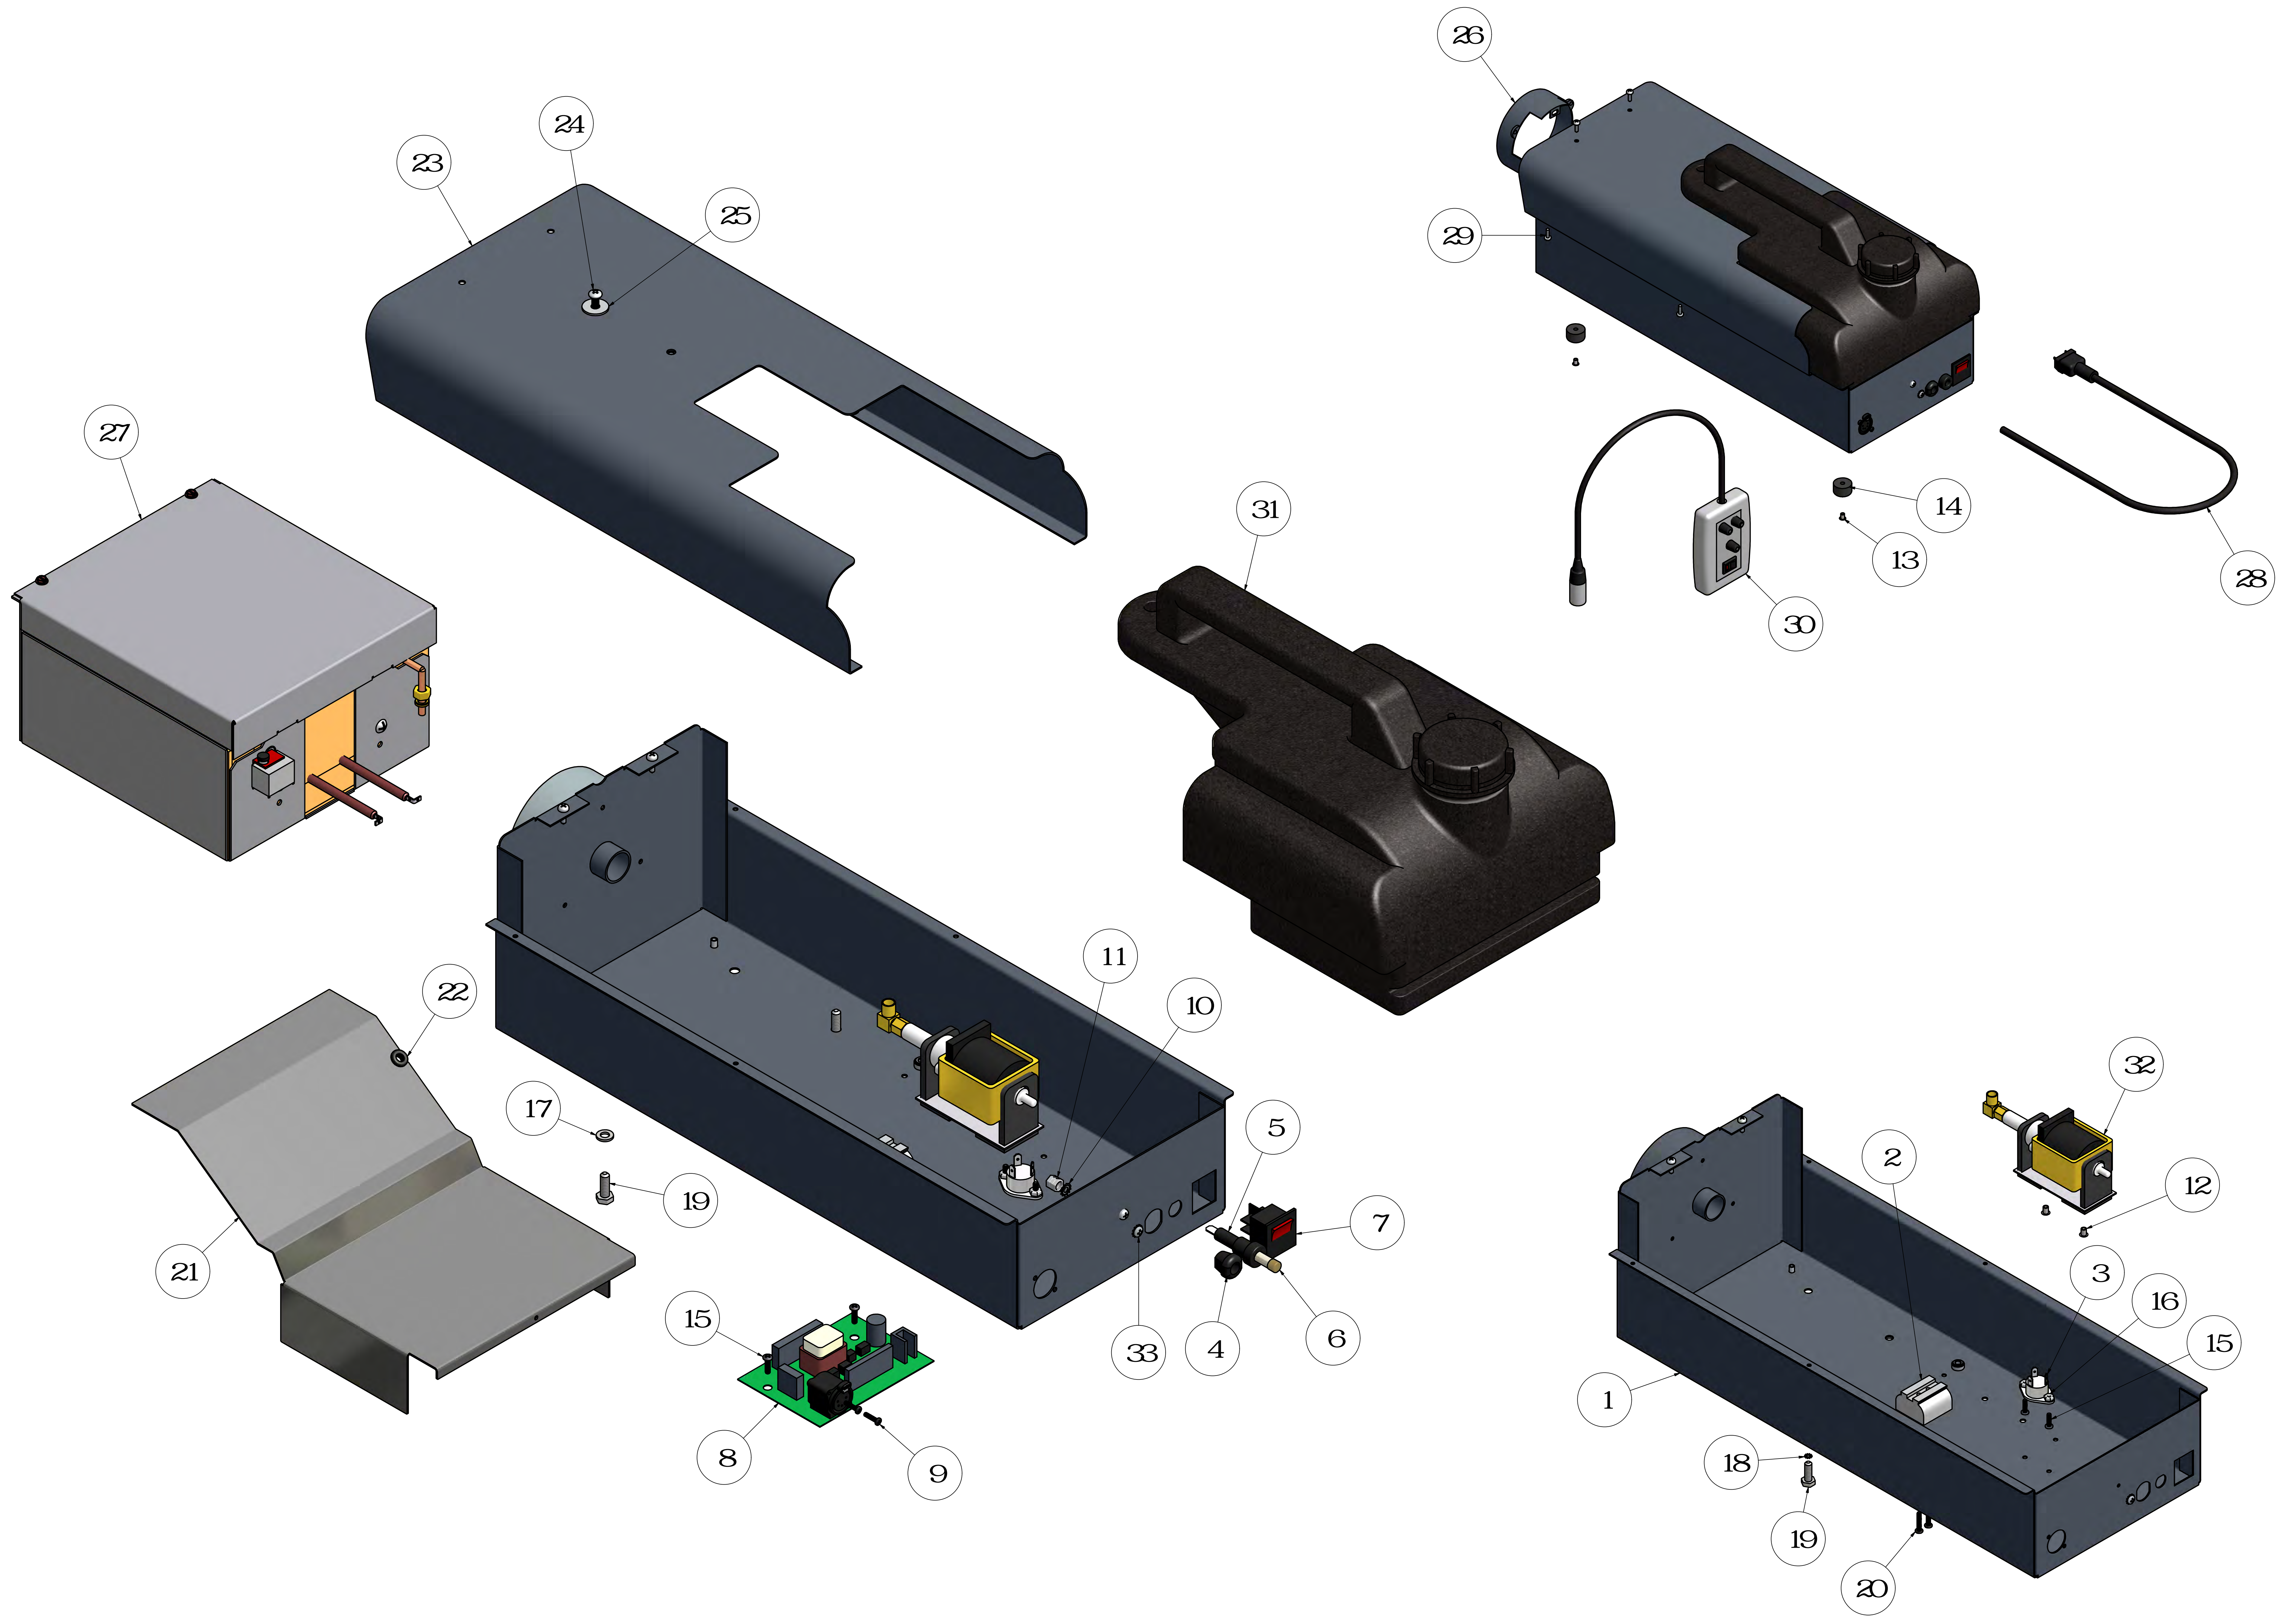

SHOW FOGGER PRO 110V

PARTS LIST

ITEM	QTY	SALES NUMBER	DESCRIPTION
1	1		BATTLE FOGGER CHASSIS BASE (GRAY)
2	1	CXP 4217	3 POLE TERMINAL BLOCK
3	1	CXP 2475	HEATER TRIAC
4	1	CXP 4261	"D" PLUG FOR 14/3 CABLE
5	1	CXP 1233	POWER/STAGE FOGGER FUSE HOLDER
6	1	CXP 1097	15 AMP FUSE 1.25"
7	1	CXP 3040	ILLUMINATED POWER SWITCH
8	1	CXP 1241 CXP 1341	SHOW/BATTLE FOGGER PCB 110V 5-PIN SHOW/BATTLE FOGGER PCB 220V 5-PIN
9	2		#4 X 1/2 PAN PHILLIPS H-LOBO
10	2		#8 EXTERNAL TOOTH STAR WASHER
11	3		8/32 STANDARD NUT
12	2		RIVETS - 3/16" X 3/8"
13	4		ALUMINUM RIVETS - 3/16" X 1/2"
14	4	CXP 2436	MACHINE FEET - SET OF 4
15	4		6/32 X 1/2" PAN PHIL SCREW B/O
16	2		#6-32 LOCK NUT
17	3	CXP 4255	LOCK WASHER - 1/4"
18	1		1/4" EXTERNAL TOOTH LOCK WASHER
19	4		1/4" X 3/4" HEX BOLT PLATED GRADE 5
20	2		6/32 X 3/4 PAN PHIL SCREW B/O
21	1	CXP 3510	SHOW/BATTLE FOGGER HEAT SHIELD
22	1	CXP 1288	1/4" HOLE GROMMET THIN
23	1	CXP 1054	BATTLE FOGGER CHASSIS LID (GRAY)
24	1	CXP 4280	#10-24 X 1" PAN PHIL B/O
25	1	CXP 4285	WASHER .250 ID / .750 OD B/O
26	1	CXP 1071	BATTLE FOGGER 4" HOSE ADAPTER (GRAY)
27	1	CXP 4075 CXP 1112	SHOW BLOCK RAPID CHANGE REV. 1-110V SHOW BLOCK RAPID CHANGE REV. 1-220V
28	1	CXP 6040	14/36 POWER CORD W/3 PRONG
29	10	CXP 1272	#8 X 1/2" SELF TAPPING SCREW B/O
30	1	CXP 41396 PIN	STAGE/SHOW/BATTLE/PREMIER REMOTE 5-PIN
31	1		JUG HOSE ASSEMBLY
32	1		PUMP ASSEMBLY
33	1		#8-32 X 3/4 PHILP PAN HEAD B/O

SHOW FOGGER PRO
110V

REVISION HISTORY	
REV-#	DATE
B	12/09/2018

JUG - HOSE ASSEMBLY

TABLE

ITEM	QTY	SALES NUMBERS	DESCRIPTION
1	1	CXP 2019	MACHINE RESERVOIR SHOW/BATTLE
2	2.250LF (Linear Foot) Q6858M	CXP 2476	1/4" SILICONE TUBE LF
3	1		1/4 QUICK CONNECT BRASS STONE FILTER
4	100LF (Linear Foot) Q0304M	CXP 1072	1/4" BLACK POLYTUBE
5	1	CXP 1248	BRASS FITTING STAGE/SHOW/BATTLE FLUID JUG
6	1	CXP 3501	BATTLE FOGGER FLUID CAP