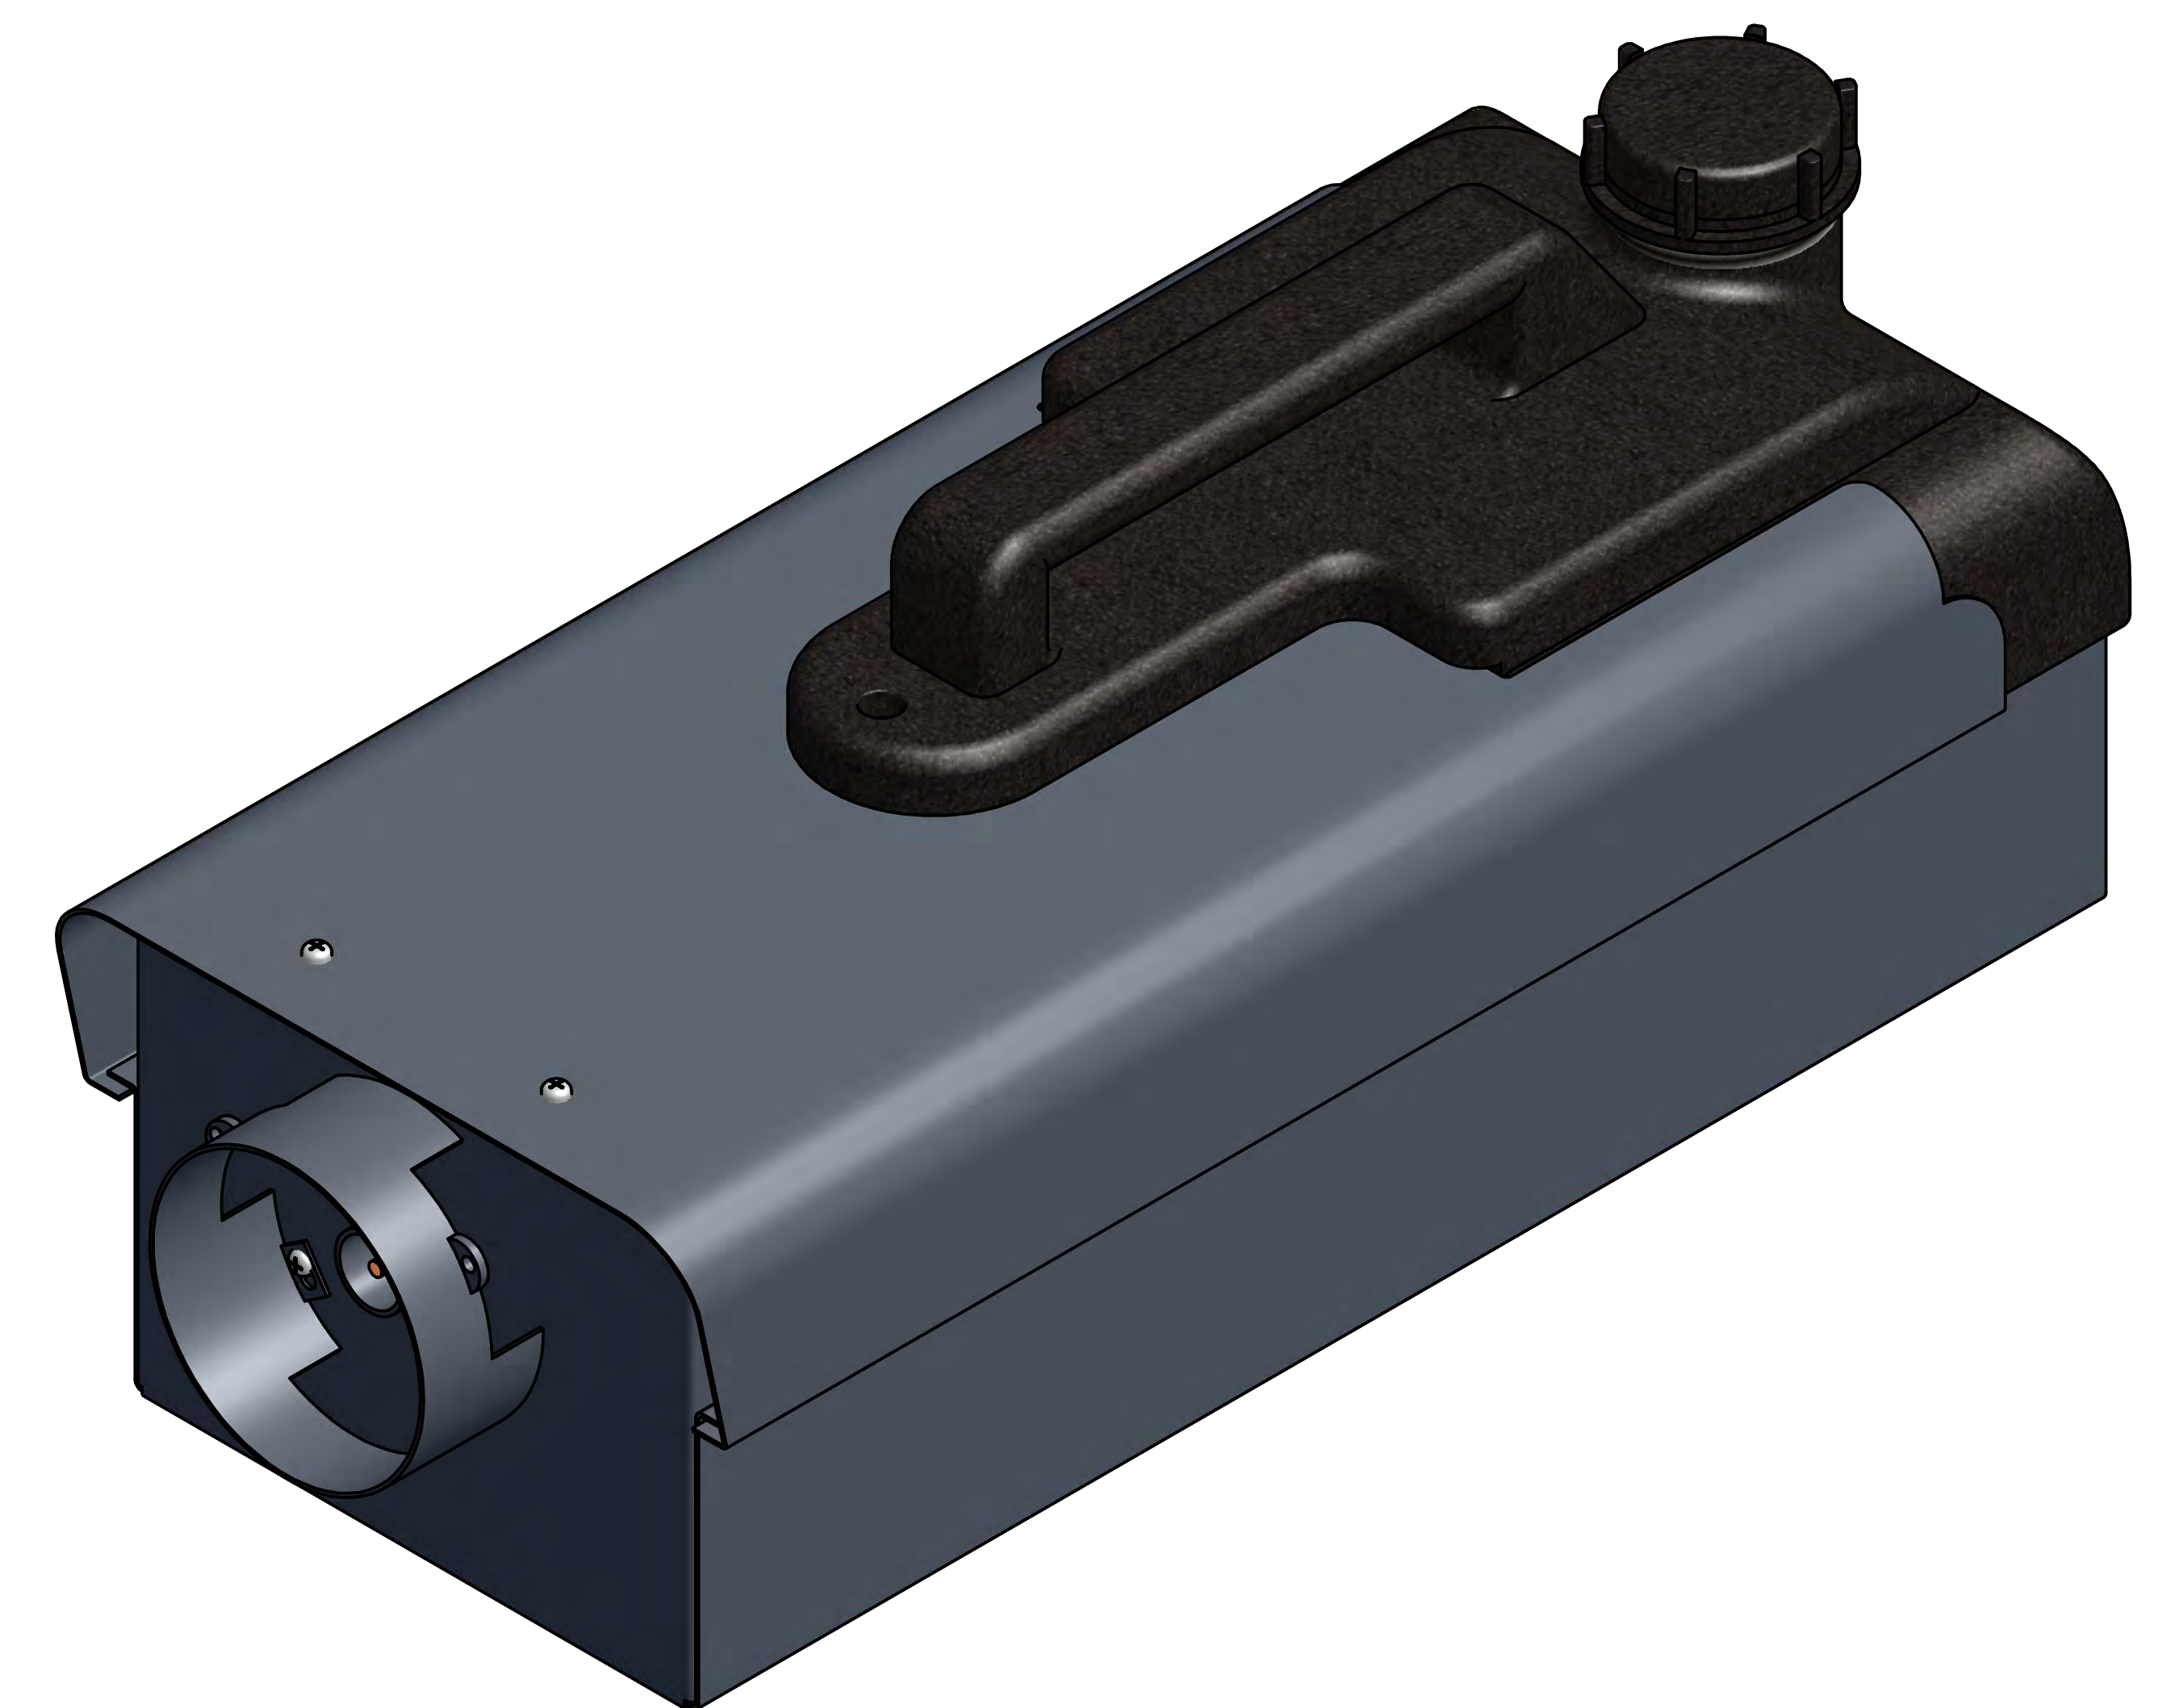

SHOW FOGGER PRO 110V

PARTS LIST

ITEM	QTY	SALES NUMBER	DESCRIPTION
1	1		BATTLE FOGGER CHASSIS BASE (GRAY)
2	1	CXP 4217	3 POLE TERMINAL BLOCK
3	1	CXP 2475	HEATER TRIAC
4	1	CXP 4261	"D" PLUG FOR 14/3 CABLE
5	1	CXP 1233	POWER/STAGE FOGGER FUSE HOLDER
6	1	CXP 1097	15 AMP FUSE 1.25"
7	1	CXP 3040	ILLUMINATED POWER SWITCH
8	1	CXP 1241 CXP 1341	SHOW/BATTLE FOGGER PCB 110V 5-PIN SHOW/BATTLE FOGGER PCB 220V 5-PIN
9	2		#4 X 1/2 PAN PHILLIPS H-LOBO
10	2		#8 EXTERNAL TOOTH STAR WASHER
11	3		8/32 STANDARD NUT
12	2		RIVETS - 3/16" X 3/8"
13	4		ALUMINUM RIVETS - 3/16" X 1/2"
14	4	CXP 2436	MACHINE FEET - SET OF 4
15	4		6/32 X 1/2" PAN PHIL SCREW B/O
16	2		#6-32 LOCK NUT
17	3	CXP 4255	LOCK WASHER - 1/4"
18	1		1/4" EXTERNAL TOOTH LOCK WASHER
19	4		1/4" X 3/4" HEX BOLT PLATED GRADE 5
20	2		6/32 X 3/4 PAN PHIL SCREW B/O
21	1	CXP 3510	SHOW/BATTLE FOGGER HEAT SHIELD
22	1	CXP 1288	1/4" HOLE GROMMET THIN
23	1	CXP 1054	BATTLE FOGGER CHASSIS LID (GRAY)
24	1	CXP 4280	#10-24 X 1" PAN PHIL B/O
25	1	CXP 4285	WASHER .250 ID / .750 OD B/O
26	1	CXP 1071	BATTLE FOGGER 4" HOSE ADAPTER (GRAY)
27	1	CXP 4075 CXP 1112	SHOW BLOCK RAPID CHANGE REV. 1-110V SHOW BLOCK RAPID CHANGE REV. 1-220V
28	1	CXP 6040	14/36 POWER CORD W/3 PRONG
29	10	CXP 1272	#8 X 1/2" SELF TAPPING SCREW B/O
30	1	CXP 41396 PIN	STAGE/SHOW/BATTLE/PREMIER REMOTE 5-PIN
31	1		JUG HOSE ASSEMBLY
32	1		PUMP ASSEMBLY
33	1		#8-32 X 3/4 PHILP PAN HEAD B/O

SHOW FOGGER PRO
110V

REVISION HISTORY	
REV-#	DATE
B	12/09/2018

JUG - HOSE ASSEMBLY

TABLE

ITEM	QTY	SALES NUMBERS	DESCRIPTION
1	1	CXP 2019	MACHINE RESERVOIR SHOW/BATTLE
2	2.250LF (Linear Foot) Q6858M	CXP 2476	1/4" SILICONE TUBE LF
3	1		1/4 QUICK CONNECT BRASS STONE FILTER
4	100LF (Linear Foot) Q0304M	CXP 1072	1/4" BLACK POLYTUBE
5	1	CXP 1248	BRASS FITTING STAGE/SHOW/BATTLE FLUID JUG
6	1	CXP 3501	BATTLE FOGGER FLUID CAP