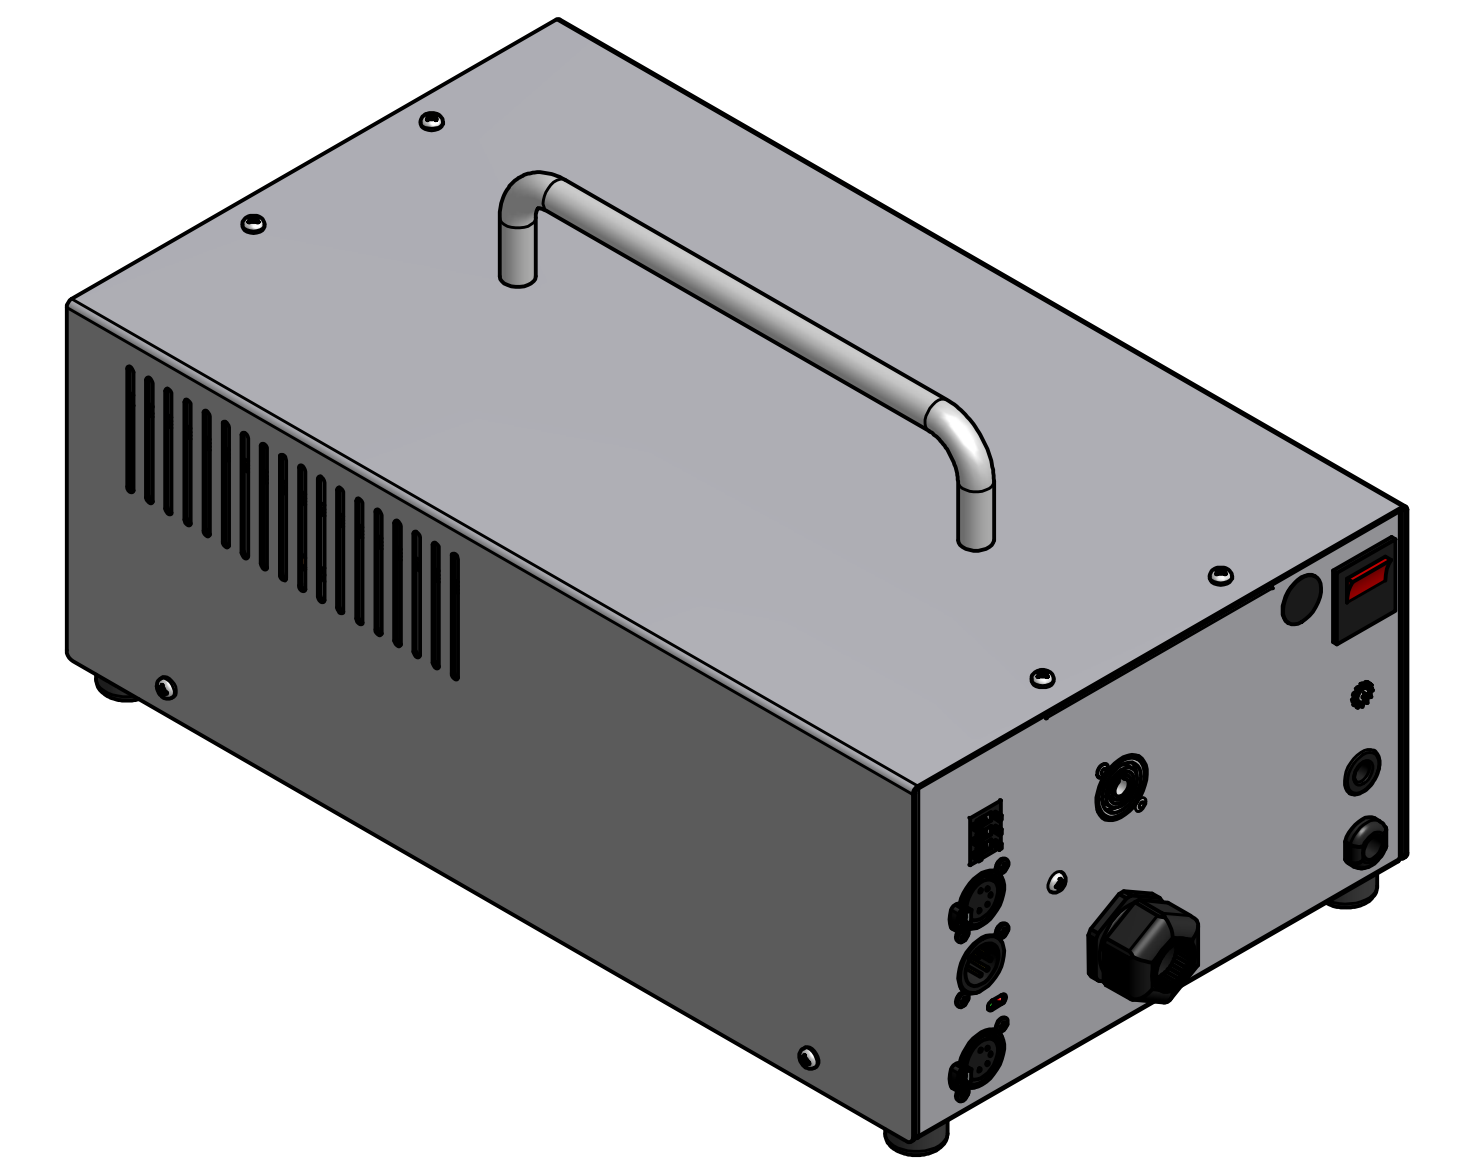

POWER FOGGER INDUSTRIAL 110V

REVISION HISTORY

REV-#	DATE
A	27/09/2016

POWER FOGGER INDUSTRIAL W/ JUG HOSE

2 Mounting Holes
For Truss Mount Bracket
1/4" x 3/4" Hex Bolt
Grade 5