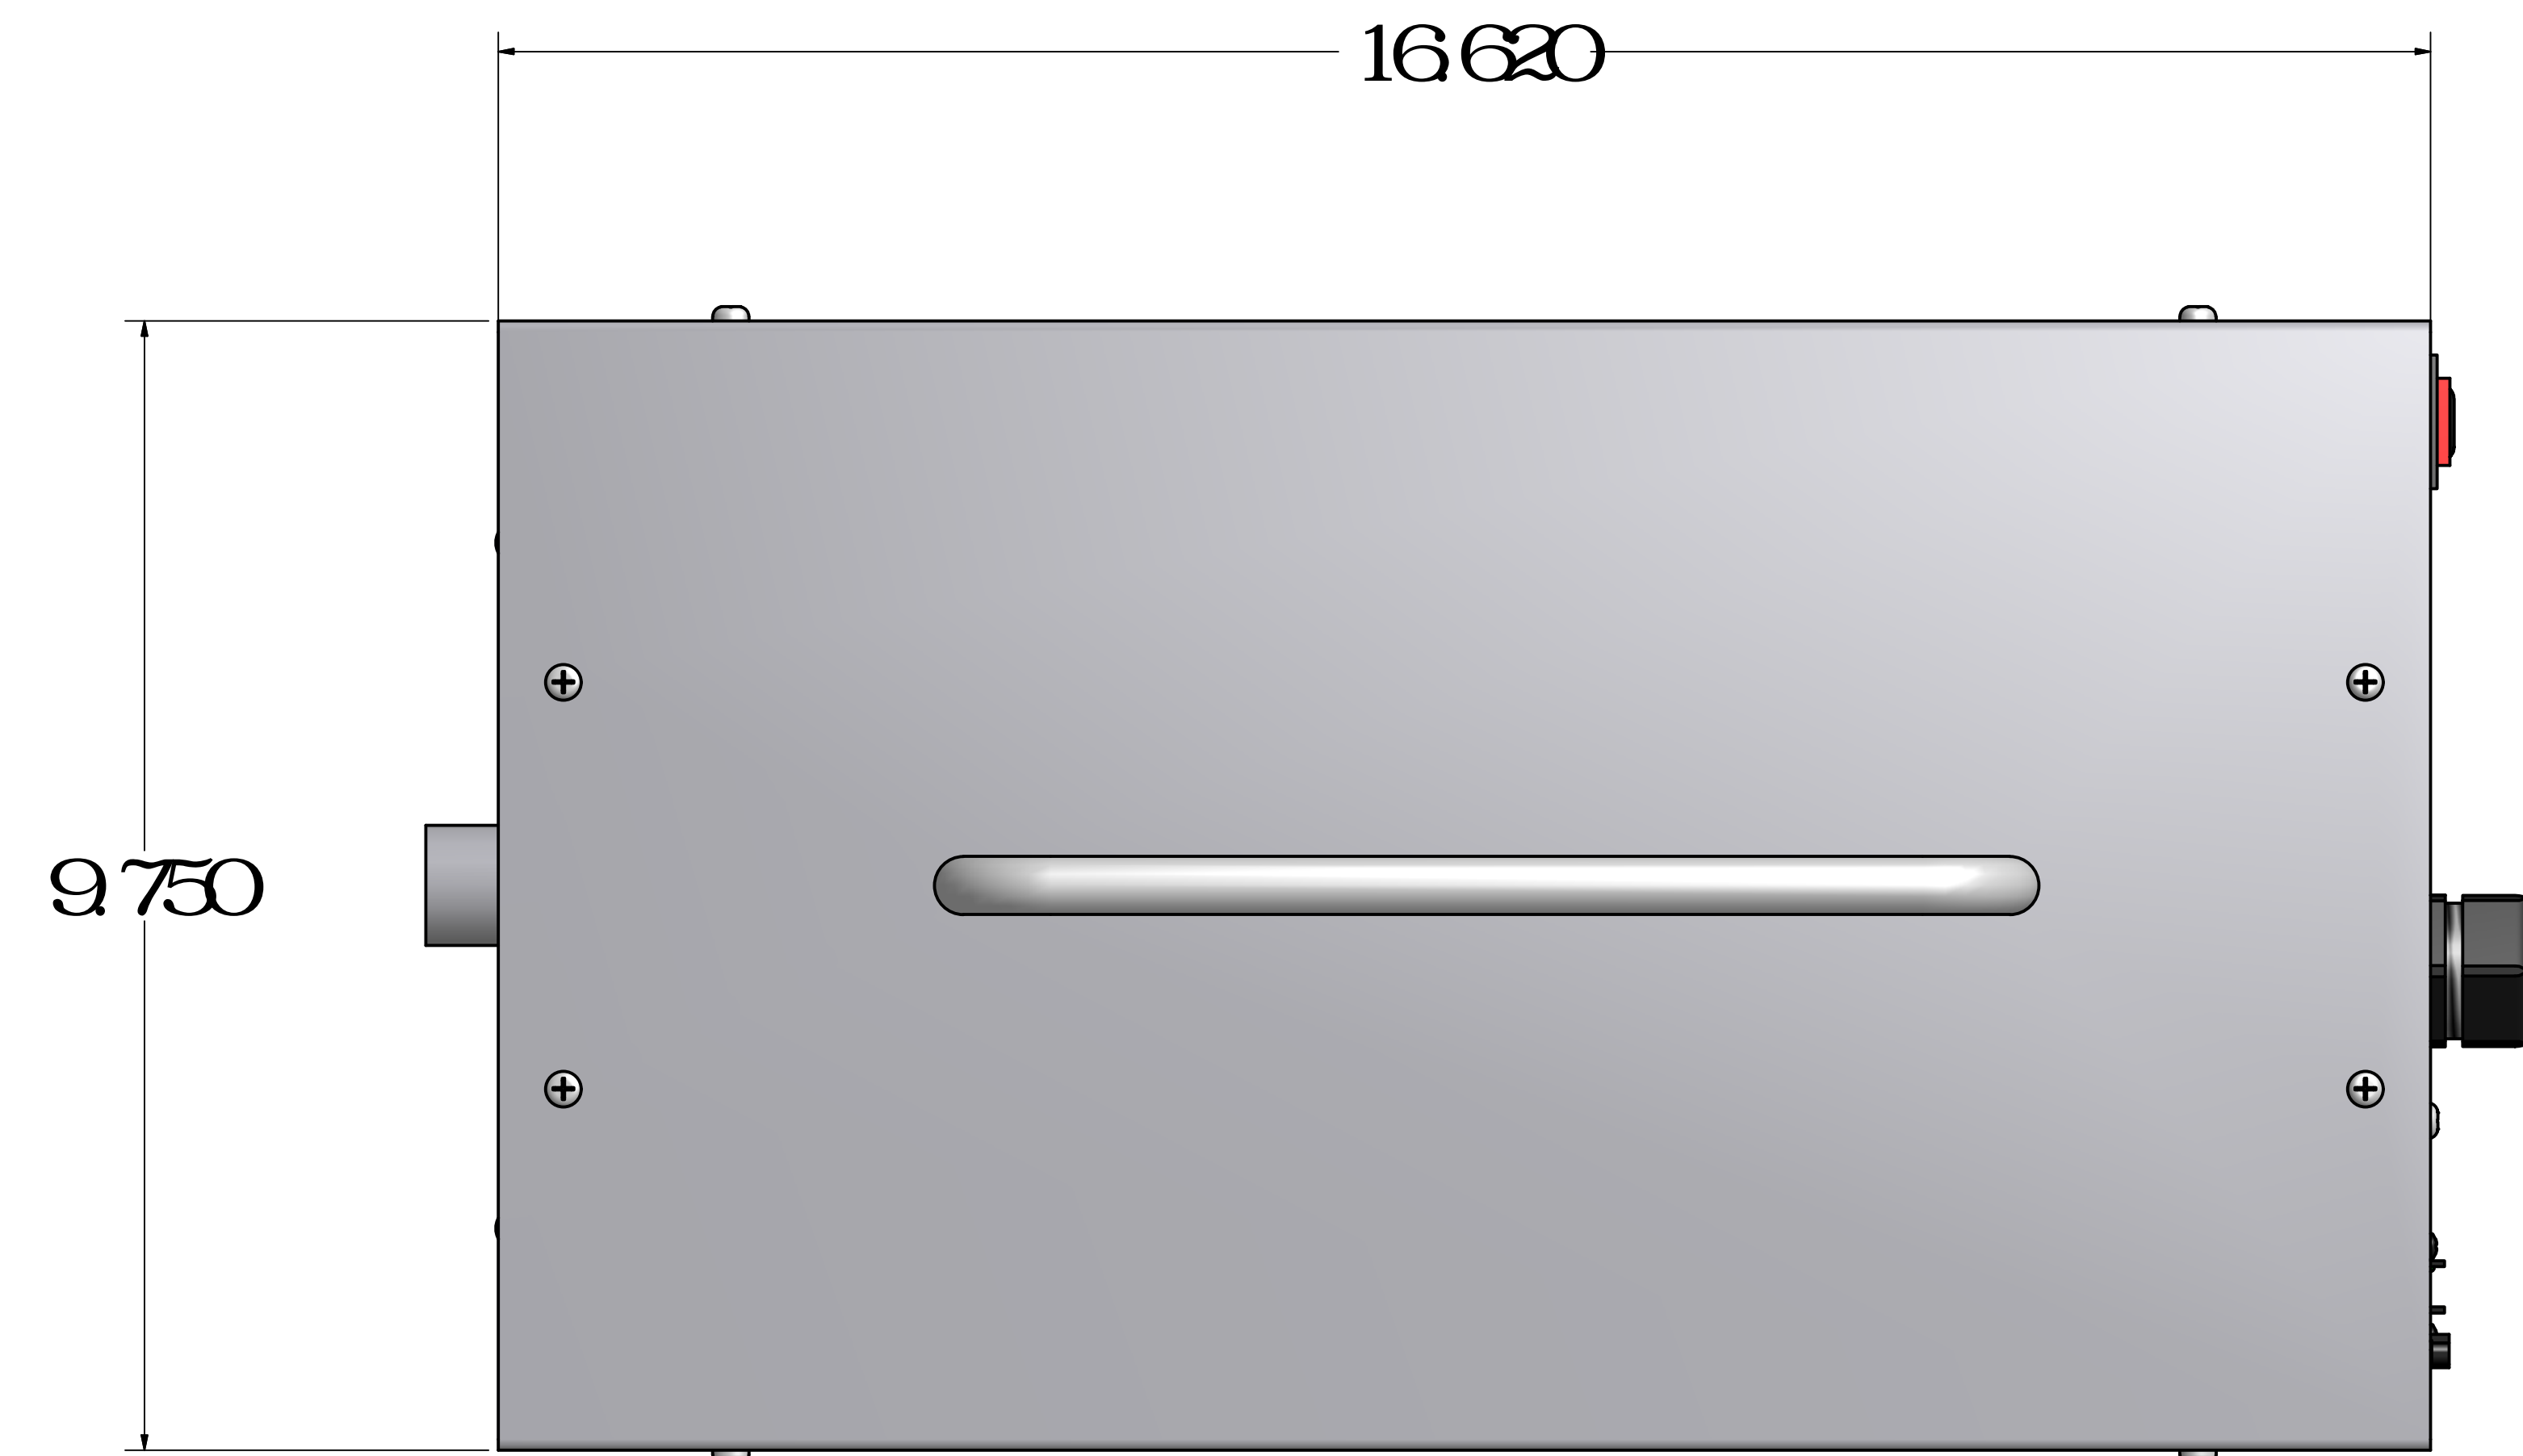

POWER FOGGER INDUSTRIAL 110V

REVISION HISTORY

REV-#	DATE
A	27/09/2016

POWER FOGGER INDUSTRIAL W/ JUG HOSE

2 Mounting Holes
For Truss Mount Bracket
1/4" x 3/4" Hex Bolt
Grade 5