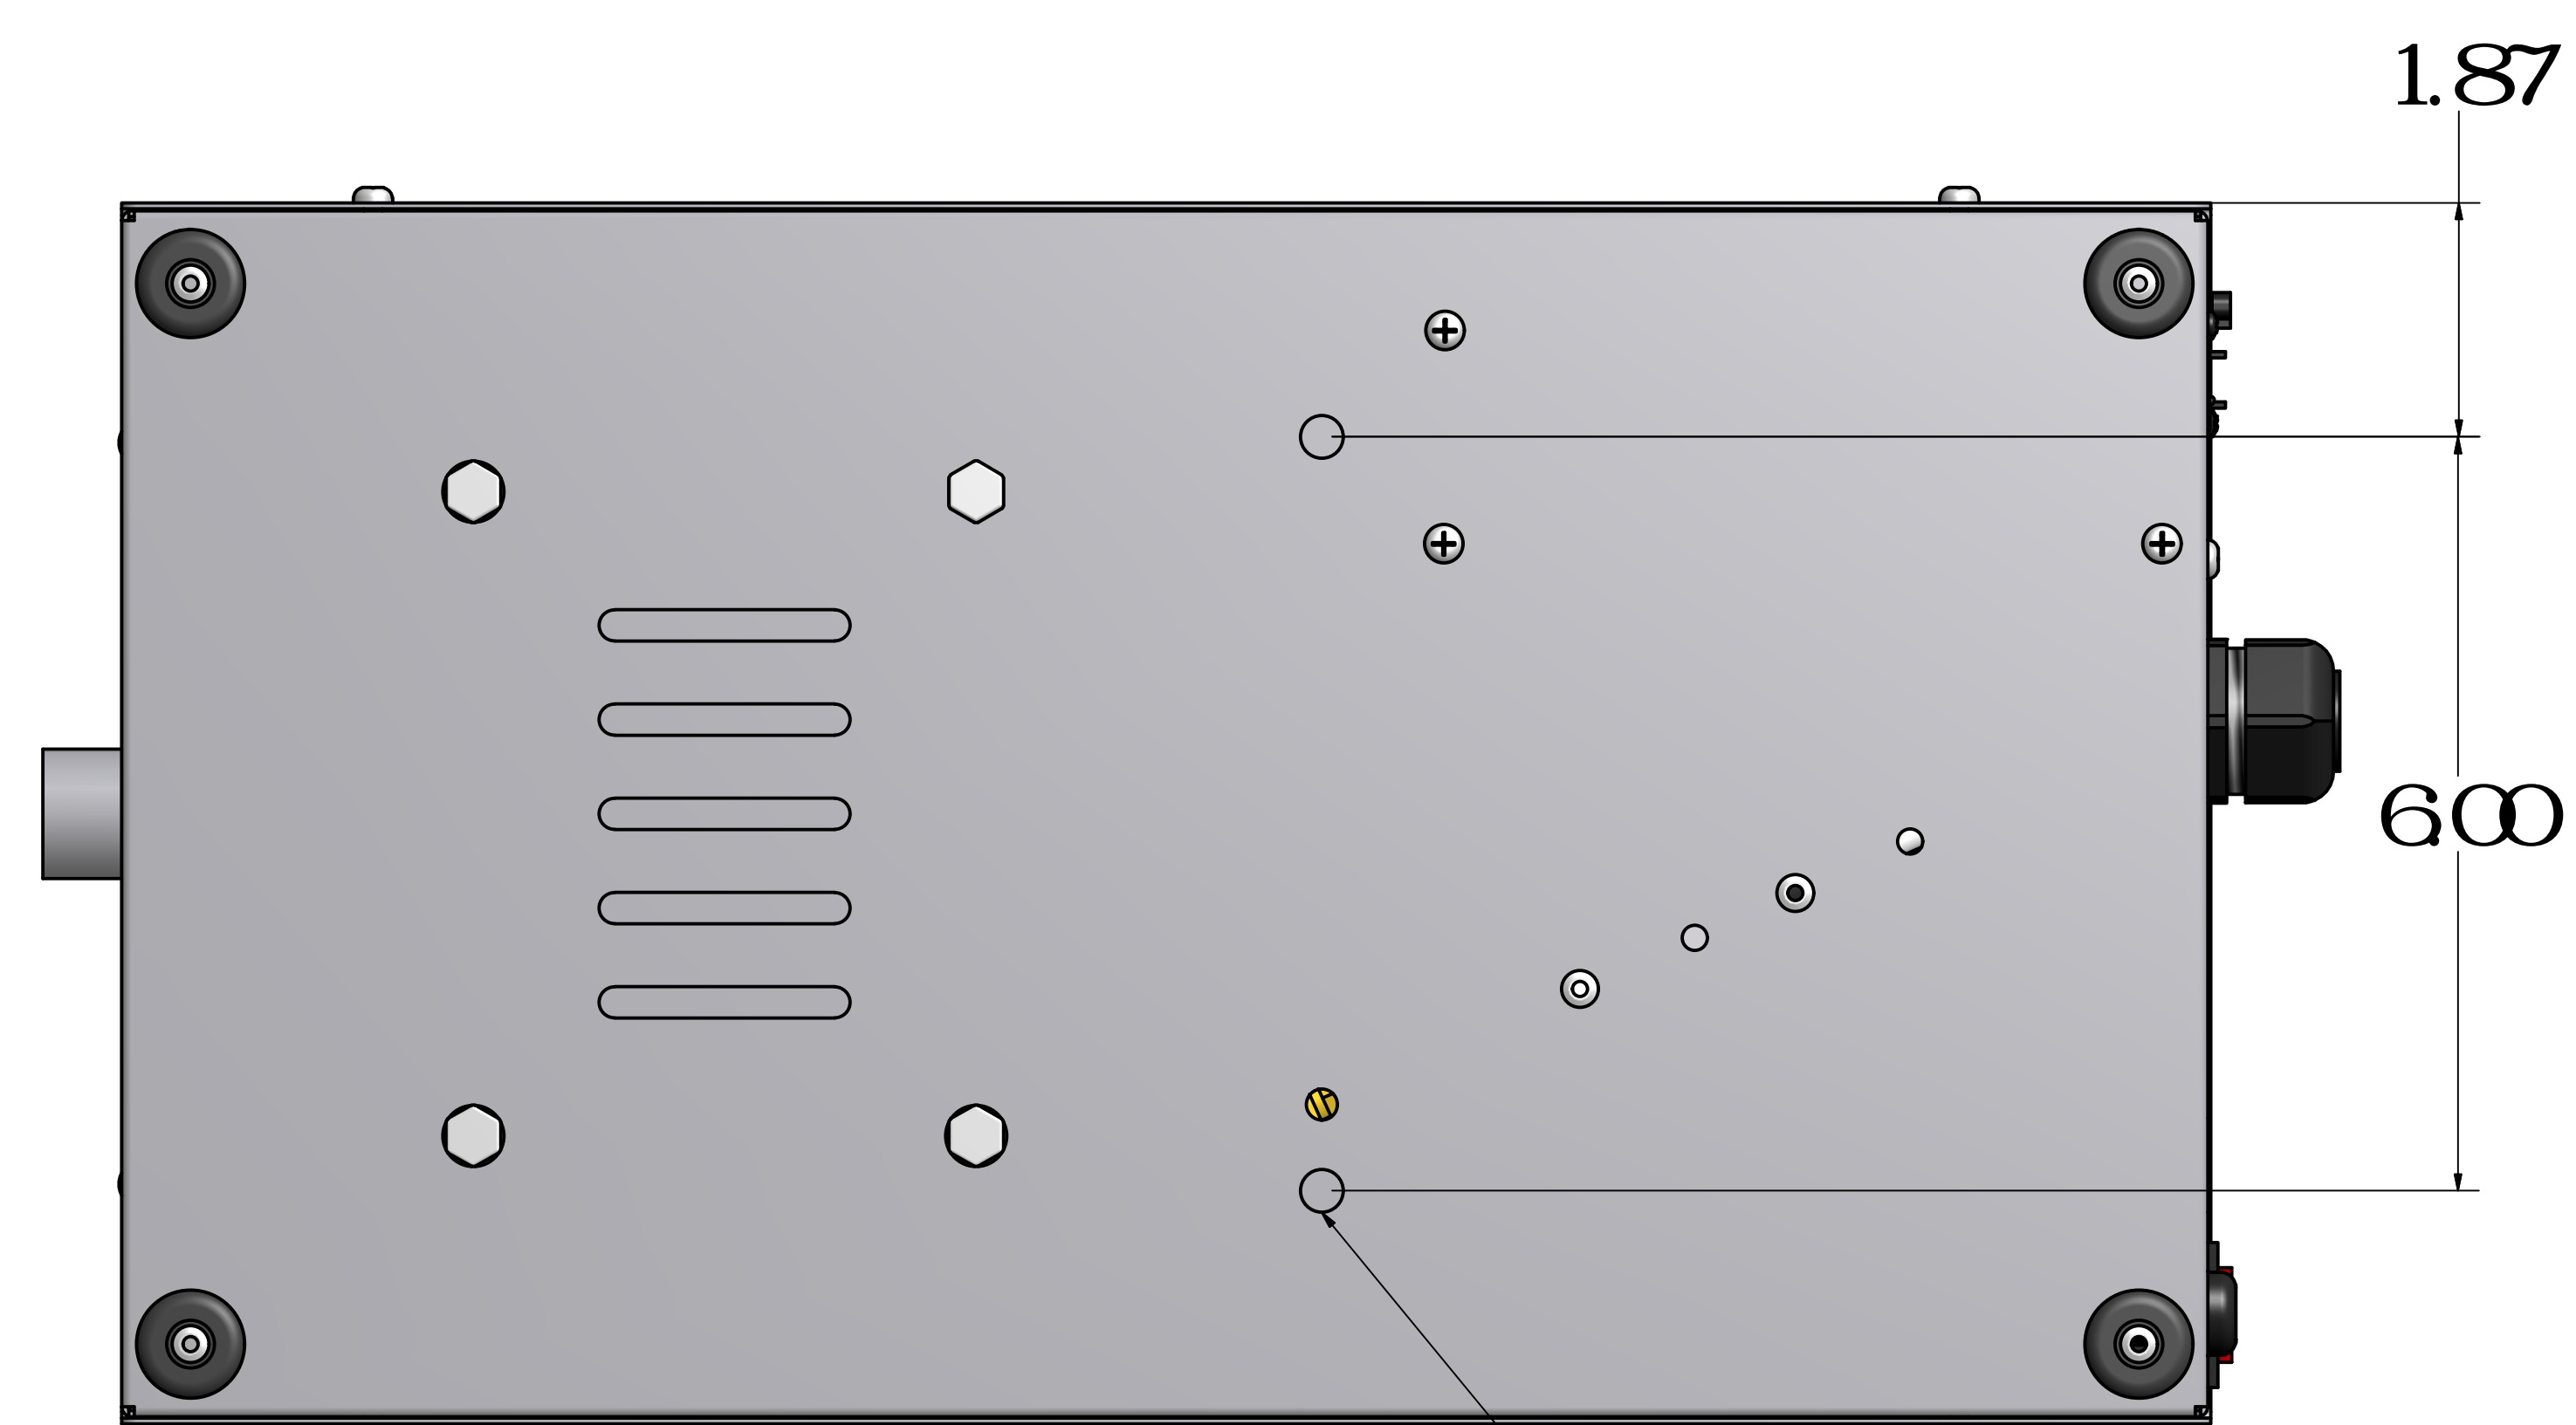

POWER FOGGER INDUSTRIAL 110V

REVISION HISTORY

REV-#	DATE
A	27/09/2016

POWER FOGGER INDUSTRIAL W/ JUG HOSE

2 Mounting Holes
For Truss Mount Bracket
1/4" x 3/4" Hex Bolt
Grade 5