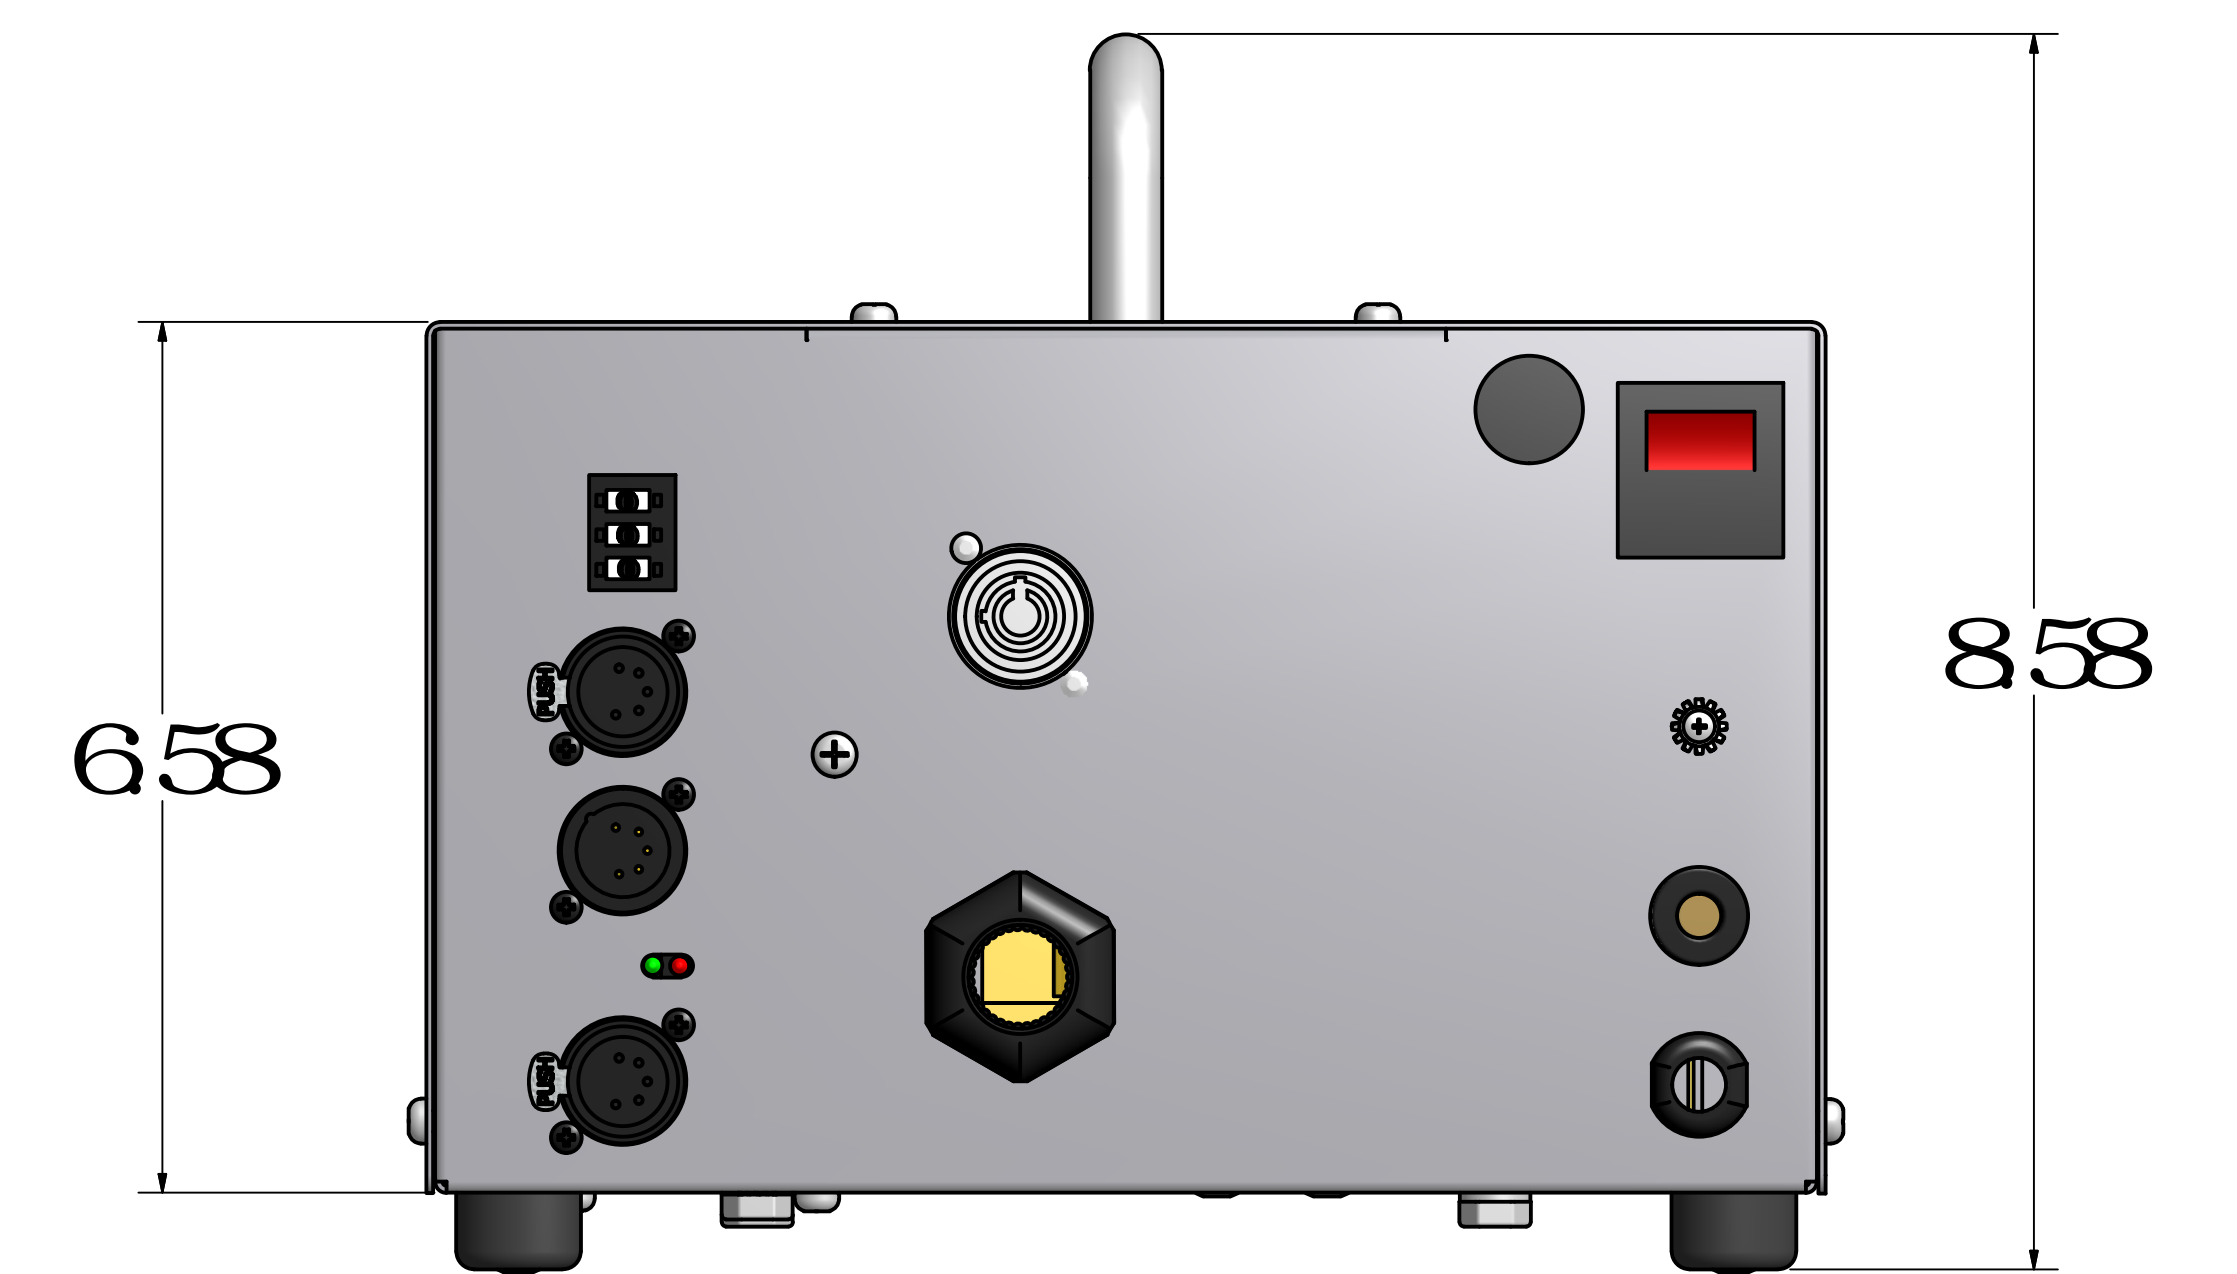

POWER FOGGER INDUSTRIAL 110V

REVISION HISTORY

REV-#	DATE
A	27/09/2016

POWER FOGGER INDUSTRIAL W/ JUG HOSE

2 Mounting Holes
For Truss Mount Bracket
1/4" x 3/4" Hex Bolt
Grade 5