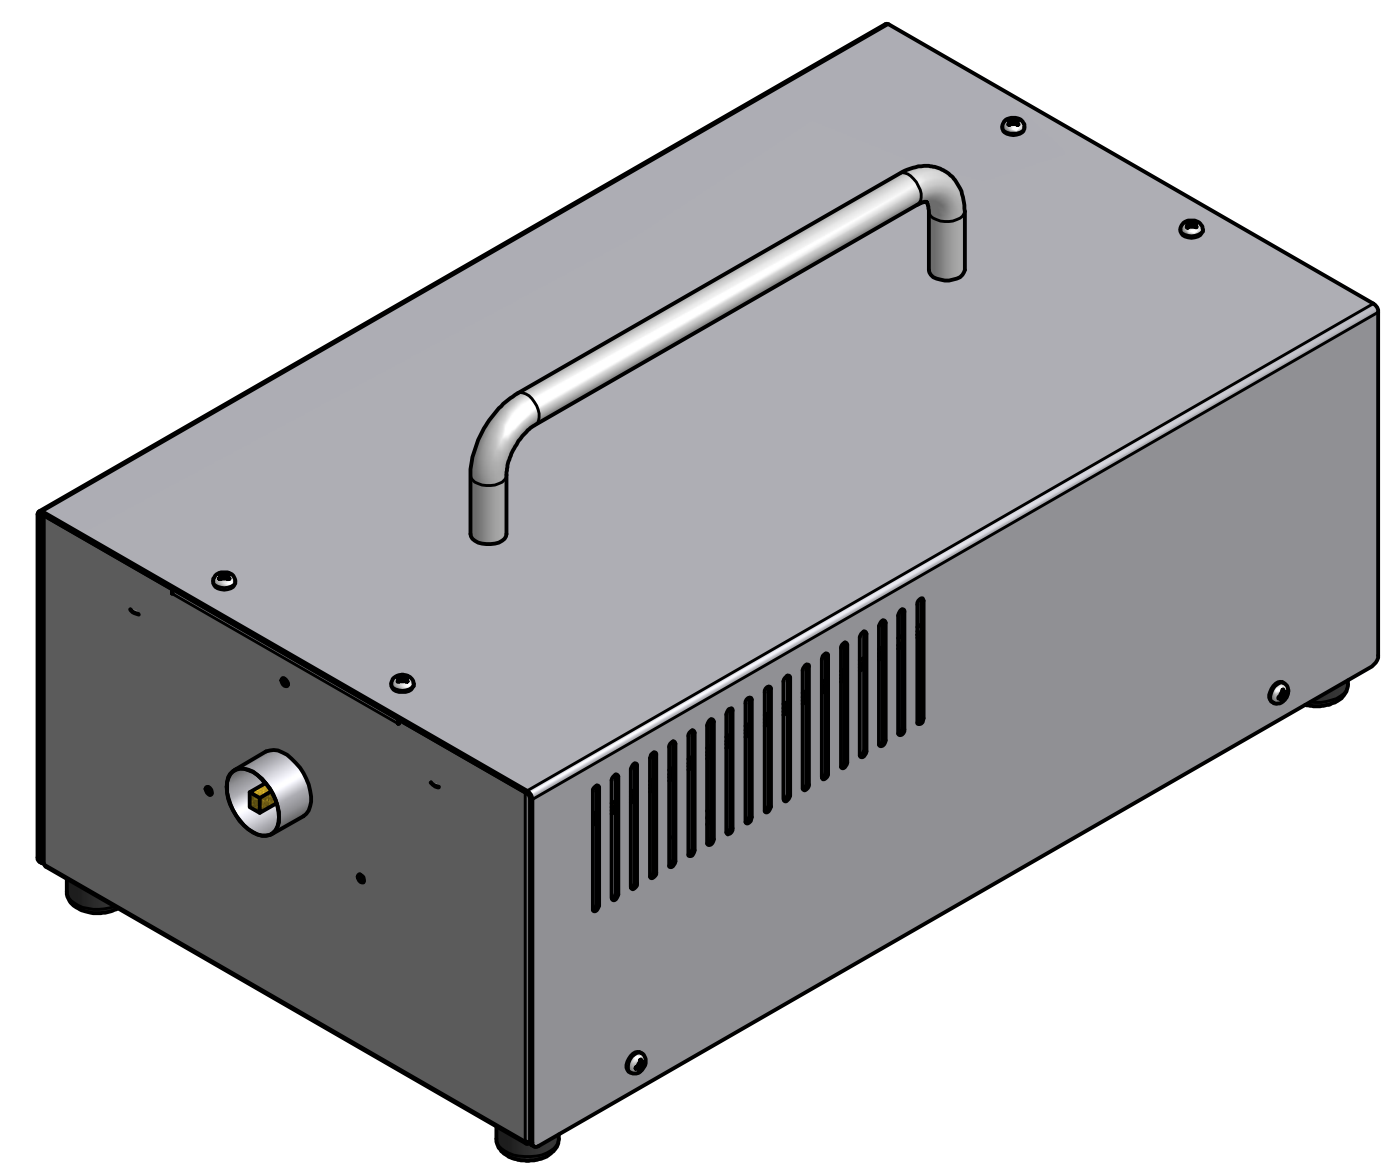

POWER FOGGER INDUSTRIAL 110V

REVISION HISTORY

REV-#	DATE
A	27/09/2016

POWER FOGGER INDUSTRIAL W/ JUG HOSE

2 Mounting Holes
For Truss Mount Bracket
1/4" x 3/4" Hex Bolt
Grade 5