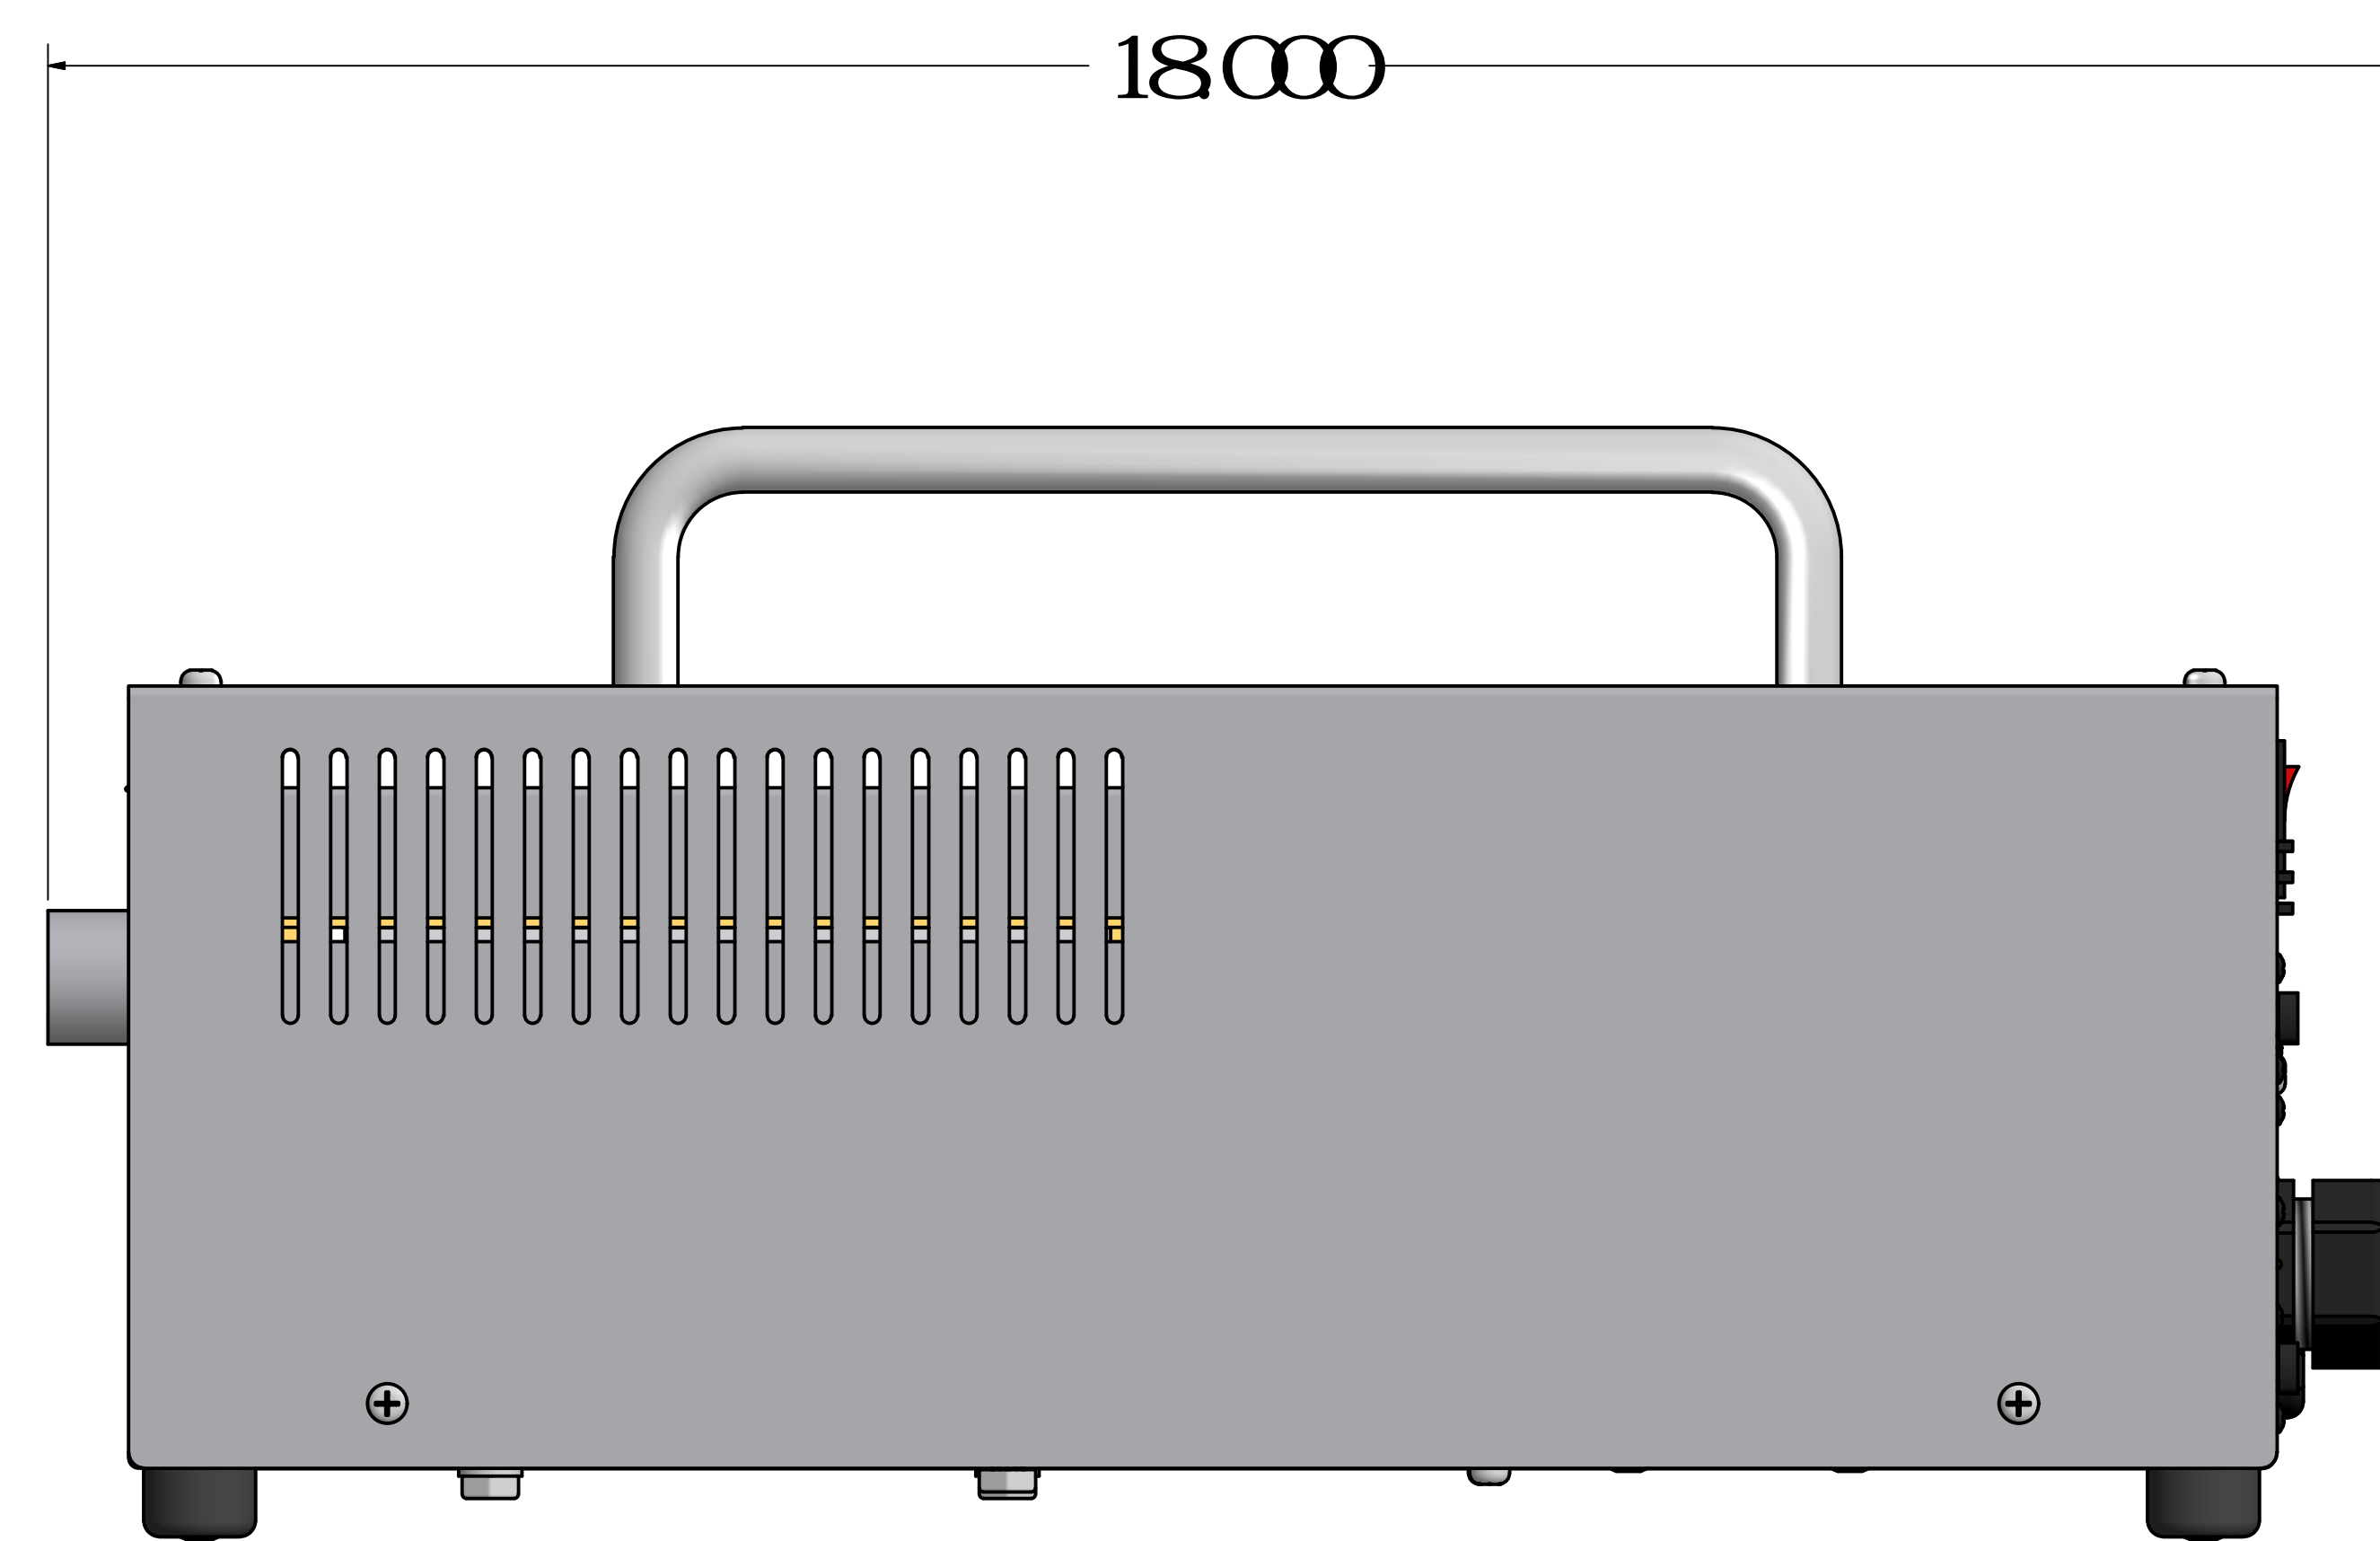

POWER FOGGER INDUSTRIAL 110V

REVISION HISTORY

REV-#	DATE
A	27/09/2016

POWER FOGGER INDUSTRIAL W/ JUG HOSE

2 Mounting Holes
For Truss Mount Bracket
1/4" x 3/4" Hex Bolt
Grade 5