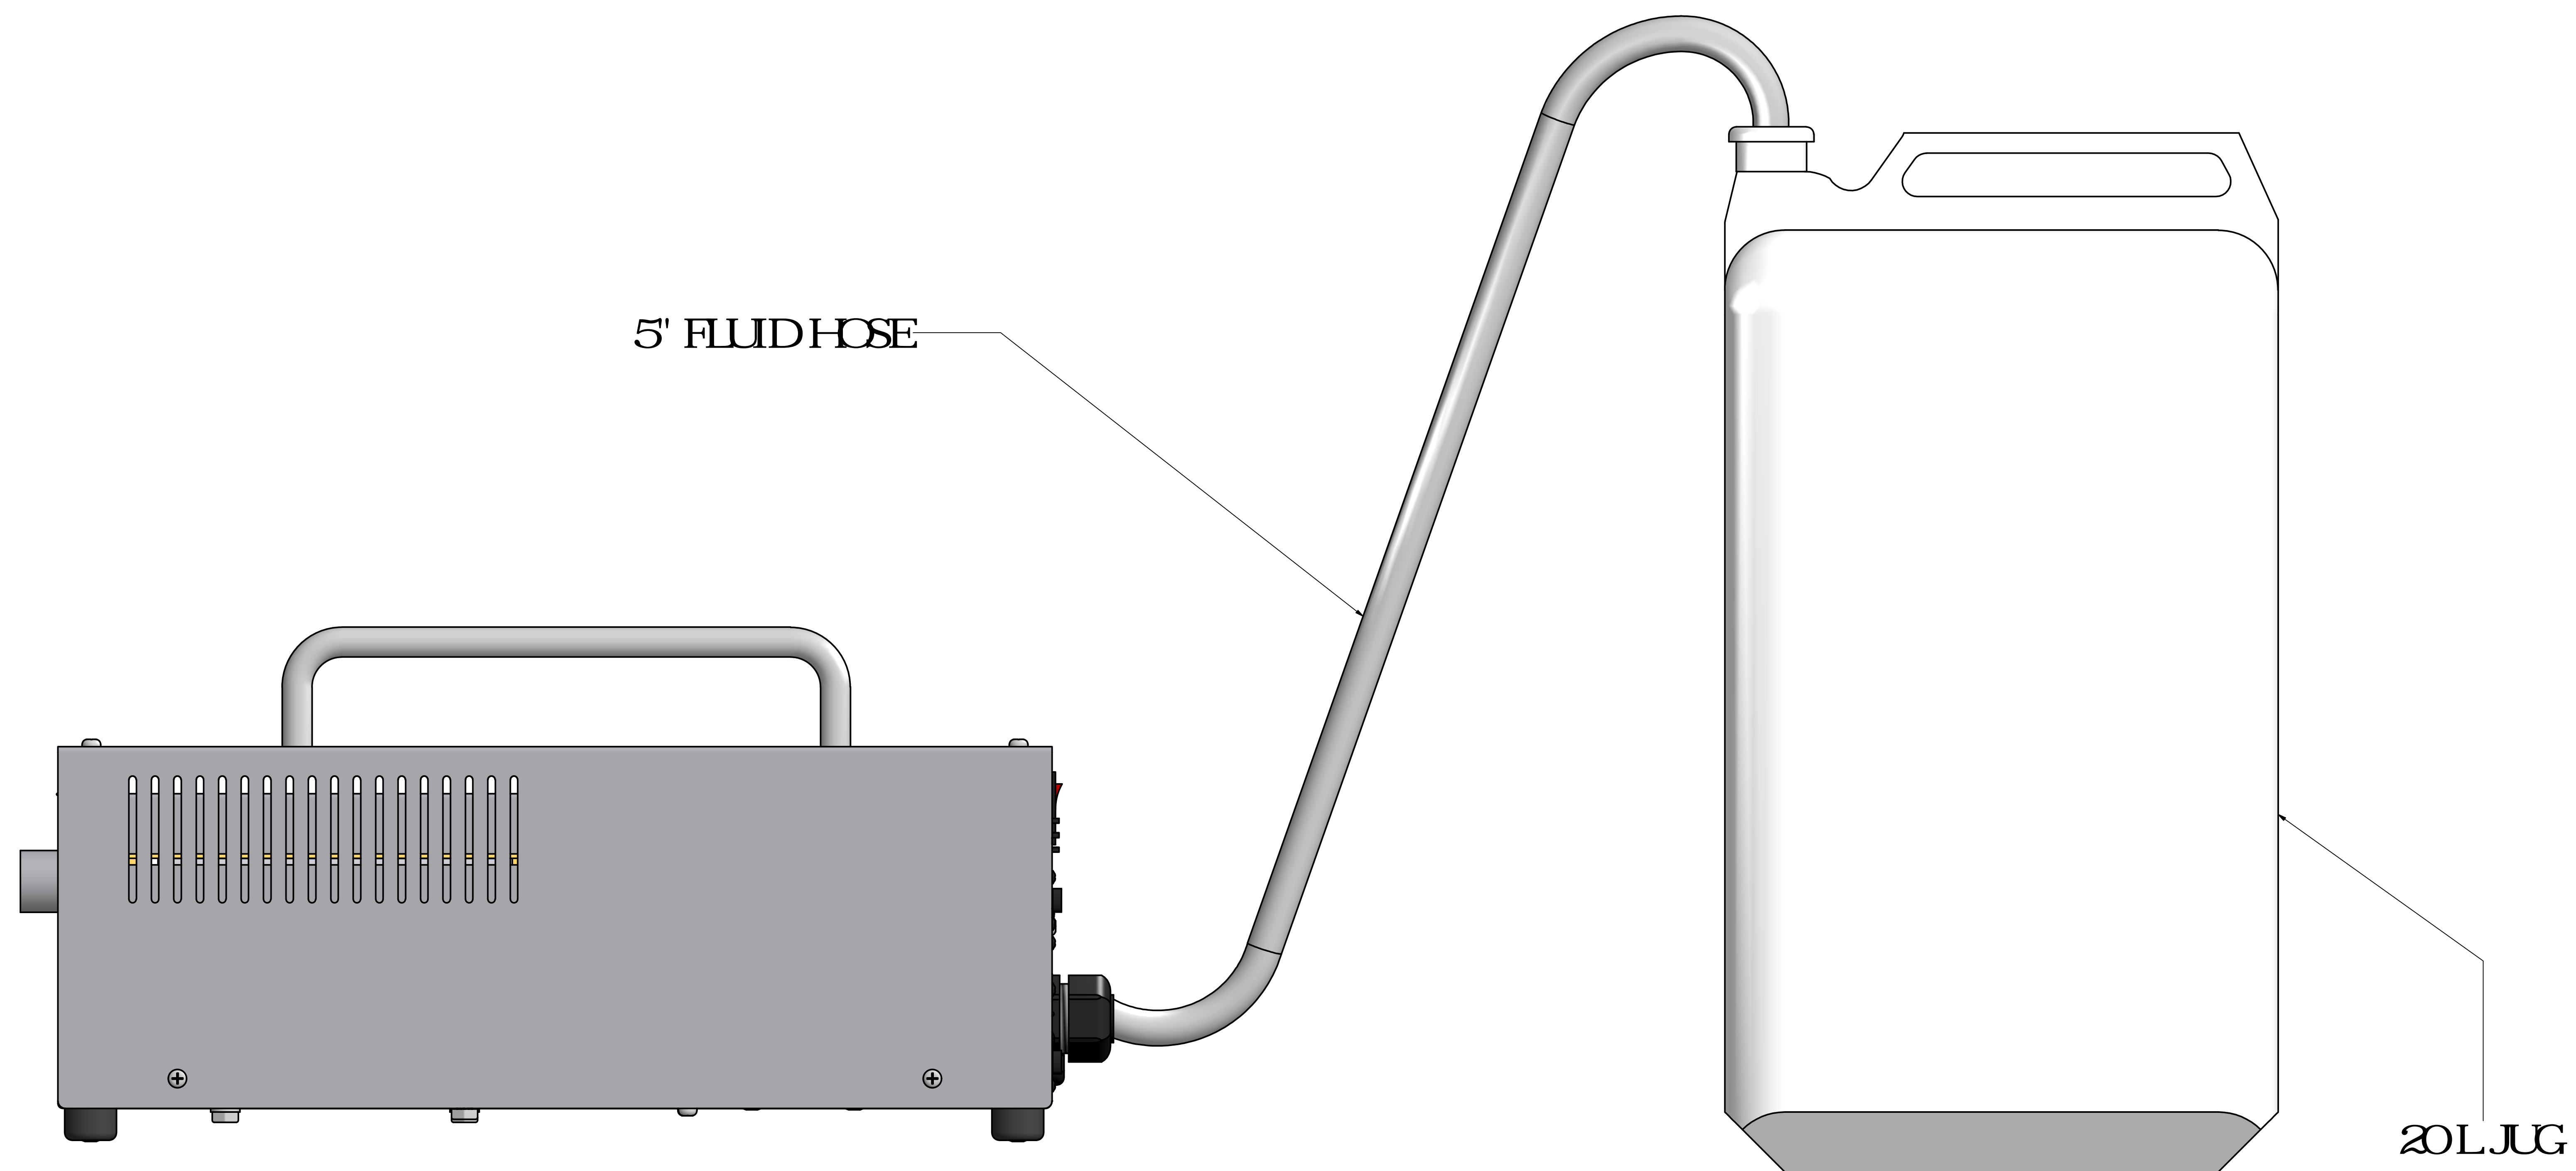

POWER FOGGER INDUSTRIAL 110V

REVISION HISTORY

REV-#	DATE
A	27/09/2016

POWER FOGGER INDUSTRIAL W/ JUG HOSE

2 Mounting Holes
For Truss Mount Bracket
1/4" x 3/4" Hex Bolt
Grade 5