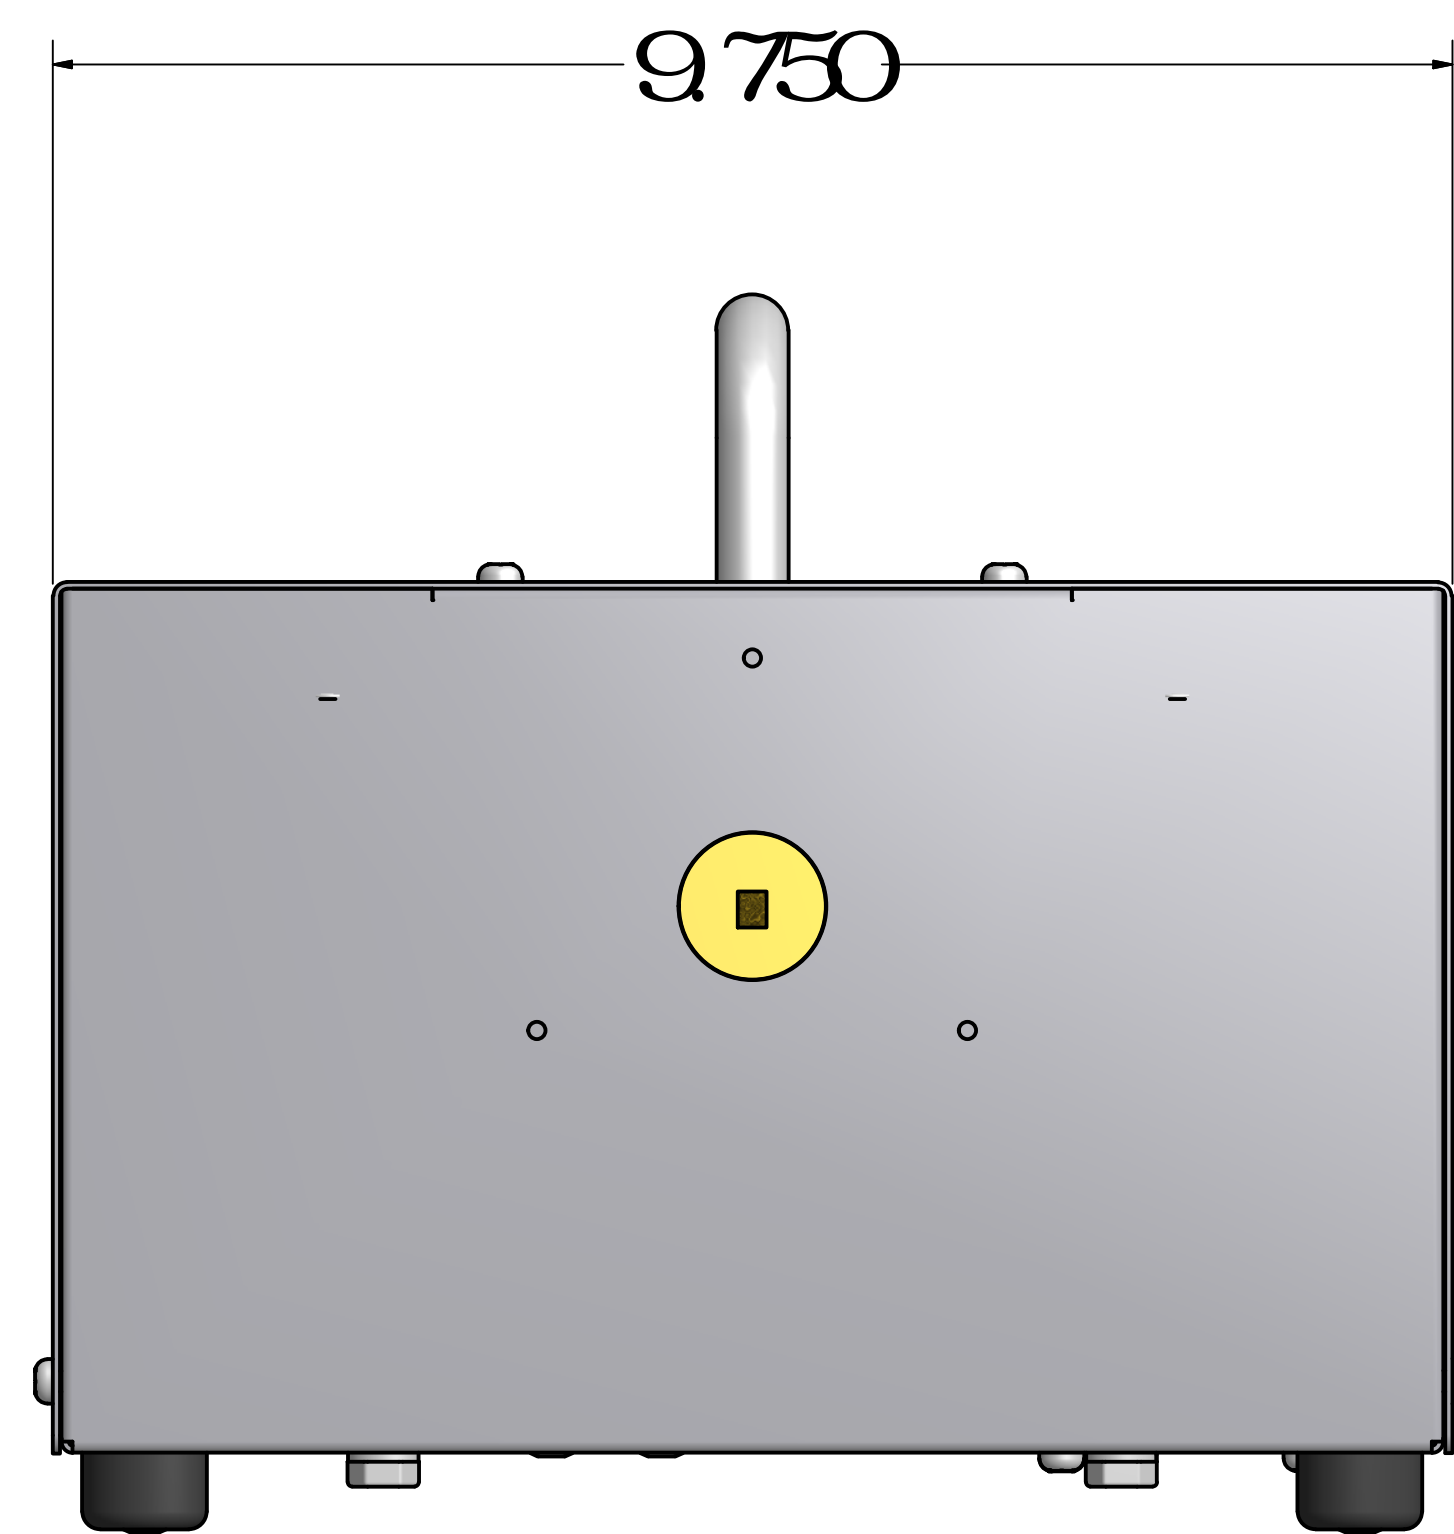

POWER FOGGER INDUSTRIAL 110V

REVISION HISTORY

REV-#	DATE
A	27/09/2016

POWER FOGGER INDUSTRIAL W/ JUG HOSE

2 Mounting Holes
For Truss Mount Bracket
1/4" x 3/4" Hex Bolt
Grade 5