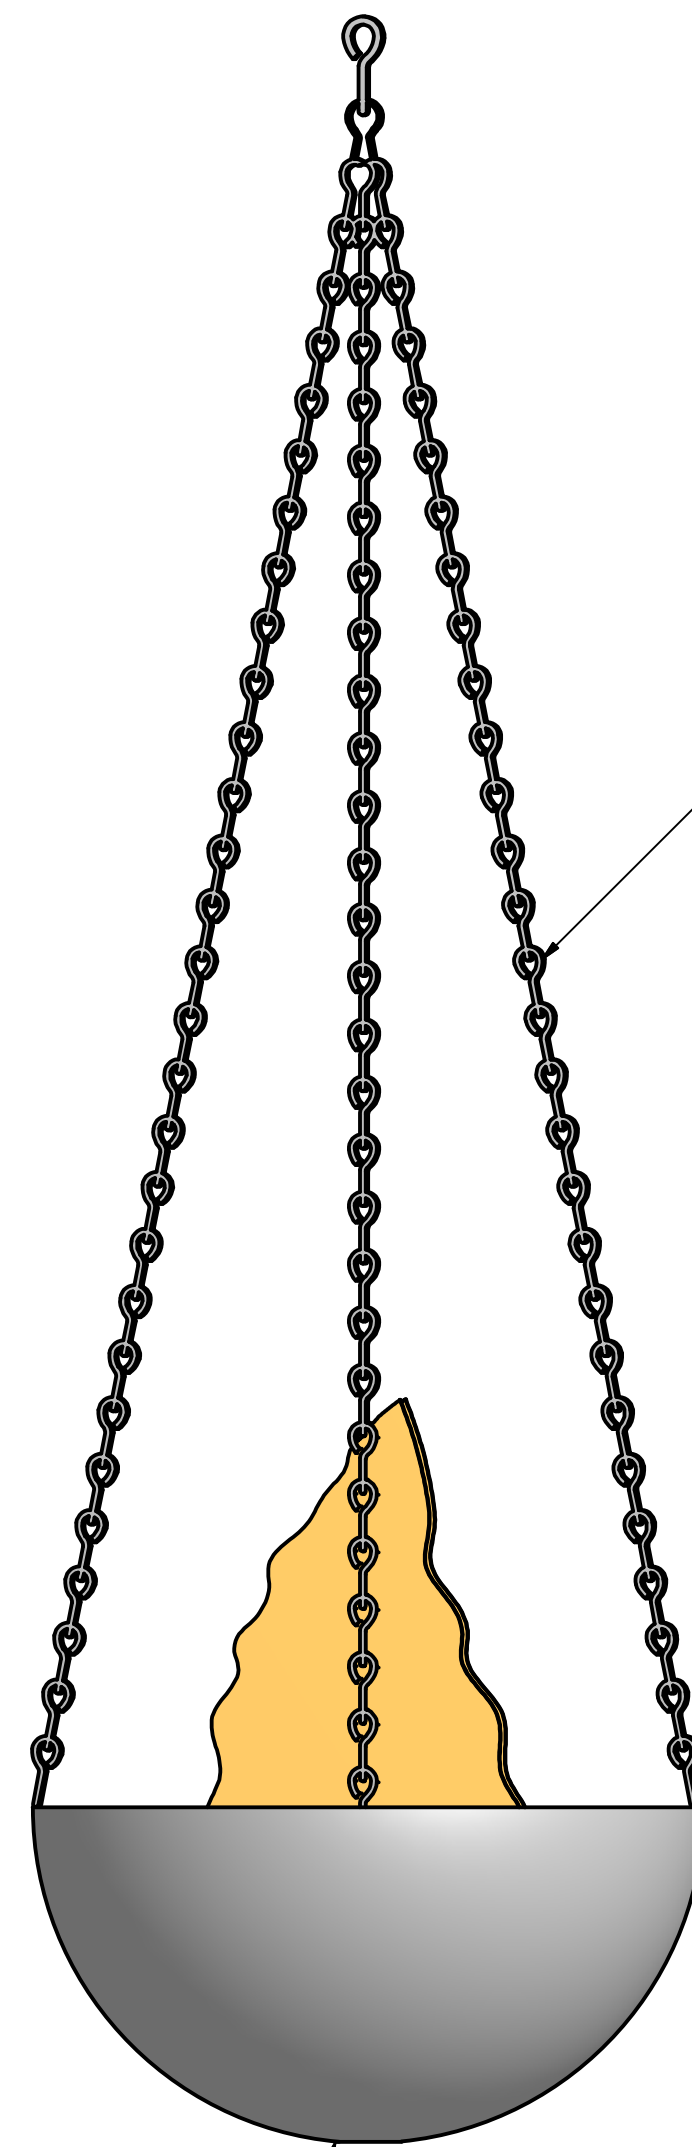

LE FLAME

LE FLAME MODULE W / HANGING BOWL & CHAINS

LE FLAME HANGING BOWL ON CHAINS
CLF - 5010

LE FLAME CHAINKIT
CXP - 5022

LE FLAME MODULE W / POST BOWL WALL MOUNT

POST MOUNT BOWL FOR
LE FLAME W 1 PIPE THREAD
CLF - 5021

LE FLAME WALL MOUNT BRACKET
W 1 PIPE THREAD
CLF - 5026

LE FLAME POST BOWL W / STAND ADAPTER

POST MOUNT BOWL FOR
LE FLAME W 1 PIPE THREAD
CLF - 5021

LE FLAME 1 POST BOWL STAND ADAPTER
CLF - 5016

BUBBLE MASTER
TRIPOD STAND
CLB - 2007