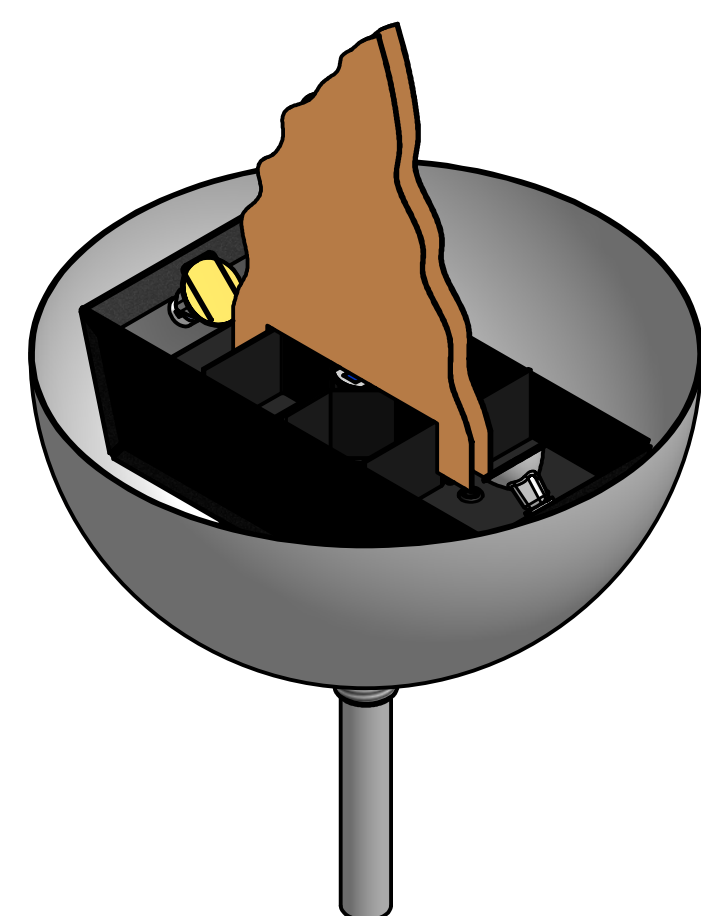

LE FLAME

LE FLAME MODULE W / HANGING BOWL & CHAINS

LE FLAME HANGING BOWL ON CHAINS
CLF - 5010

LE FLAME CHAINKIT
CXP - 5022

LE FLAME MODULE W / POST BOWL WALL MOUNT

POST MOUNT BOWL FOR
LE FLAME W 1 PIPE THREAD
CLF - 5021

LE FLAME WALL MOUNT BRACKET
W 1 PIPE THREAD
CLF - 5026

LE FLAME POST BOWL W / STAND ADAPTER

POST MOUNT BOWL FOR
LE FLAME W 1 PIPE THREAD
CLF - 5021

LE FLAME 1 POST BOWL STAND ADAPTER
CLF - 5016

BUBBLE MASTER
TRIPOD STAND
CLB - 2007