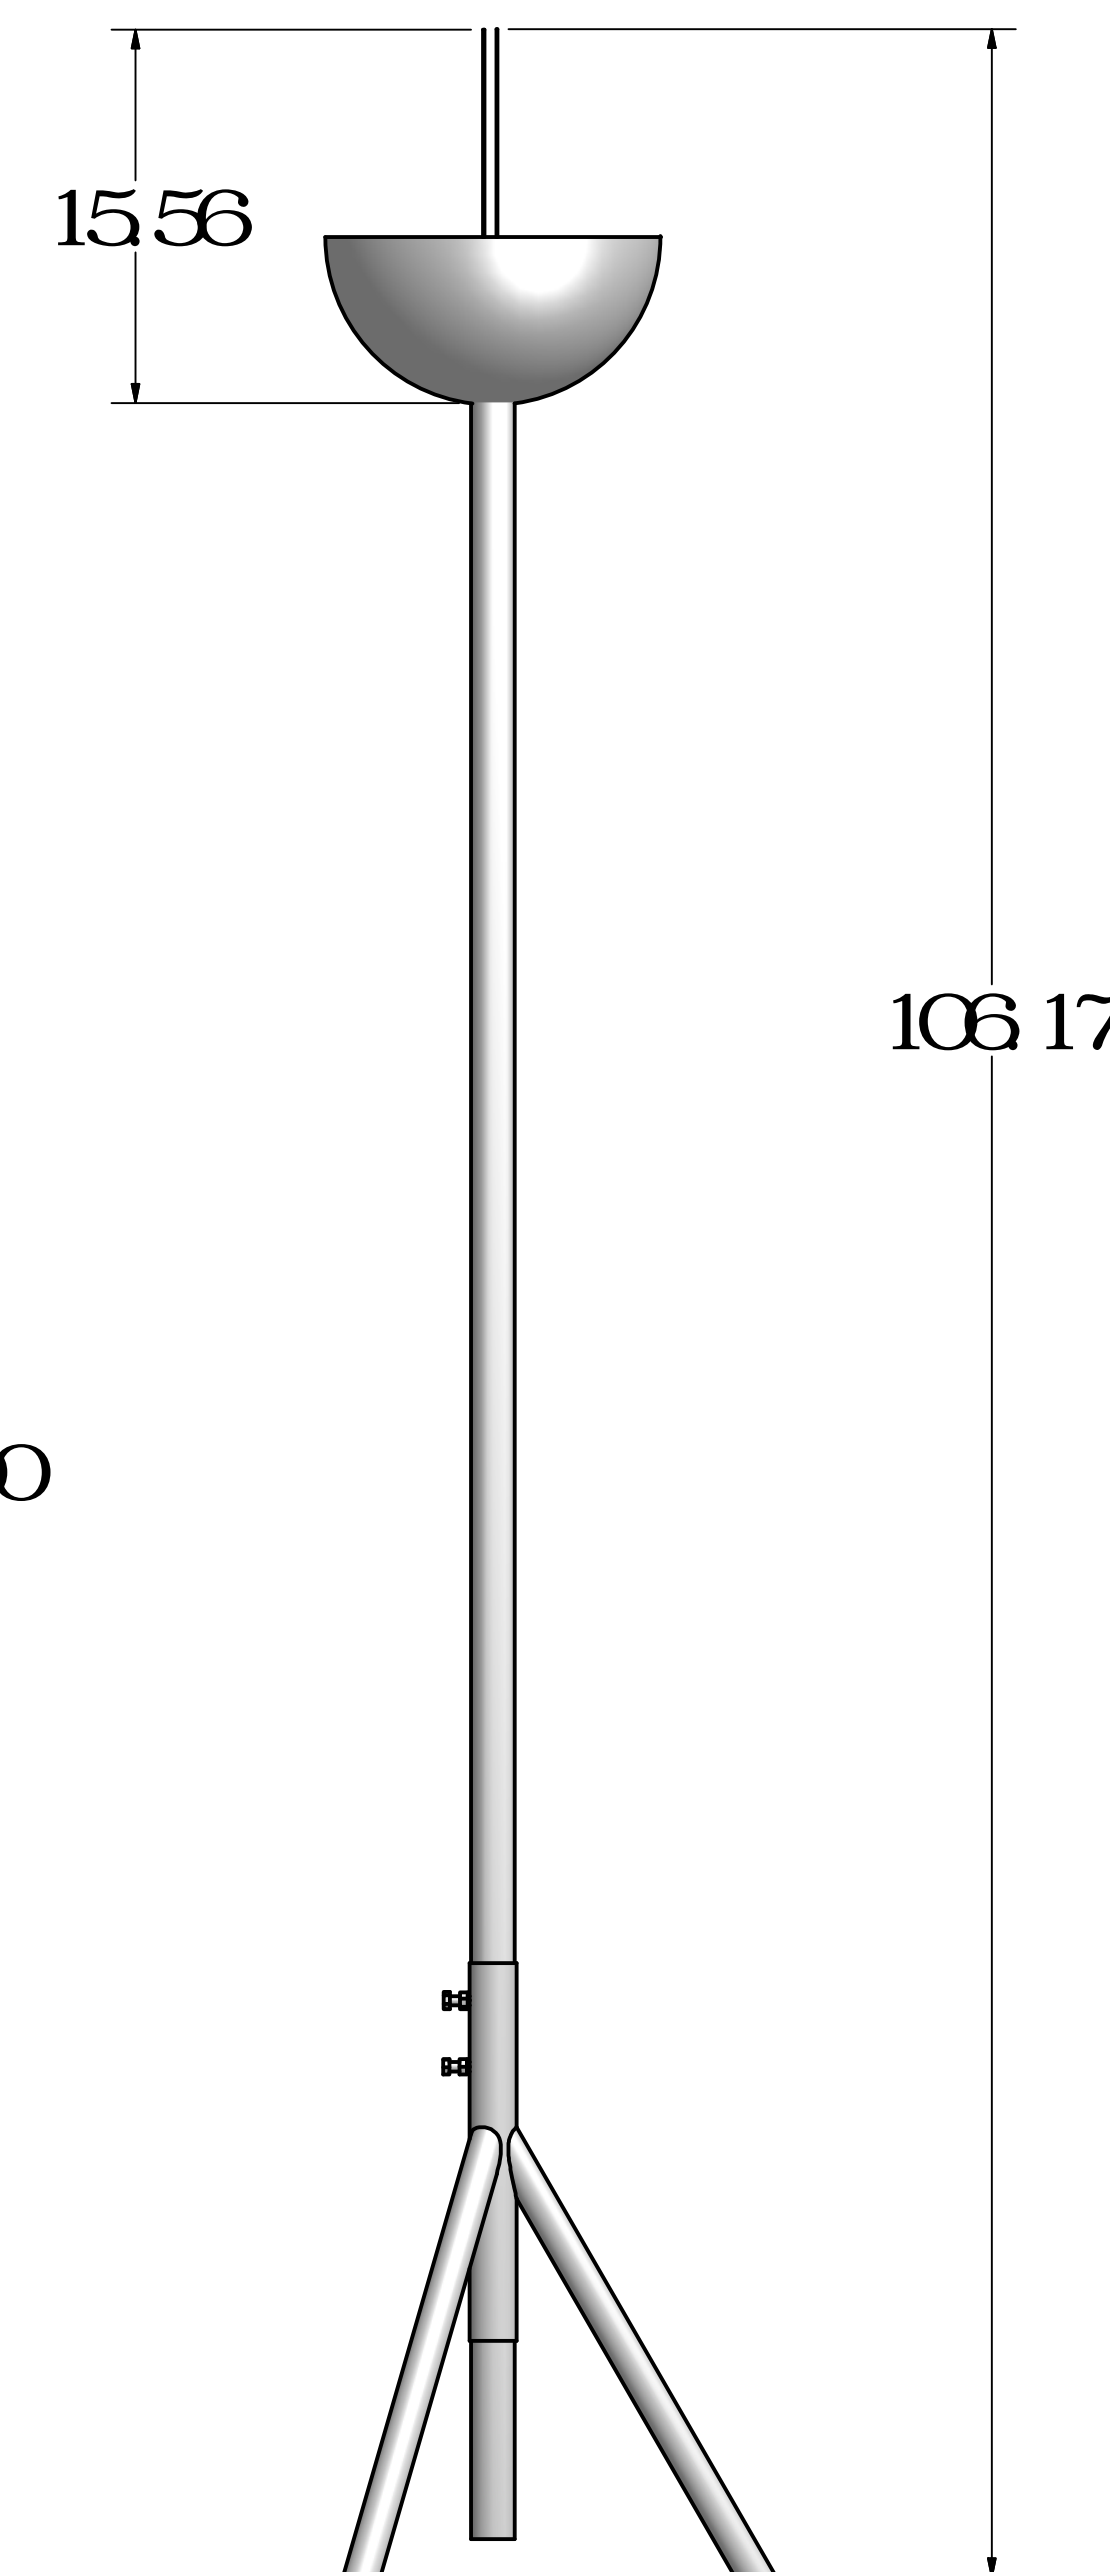

LE FLAME

LE FLAME MODULE W / HANGING BOWL & CHAINS

LE FLAME HANGING BOWL ON CHAINS
CLF - 5010

LE FLAME CHAINKIT
CXP - 5022

LE FLAME MODULE W / POST BOWL WALL MOUNT

POST MOUNT BOWL FOR
LE FLAME W 1 PIPE THREAD
CLF - 5021

LE FLAME WALL MOUNT BRACKET
W 1 PIPE THREAD
CLF - 5026

LE FLAME POST BOWL W / STAND ADAPTER

POST MOUNT BOWL FOR
LE FLAME W 1 PIPE THREAD
CLF - 5021

LE FLAME 1 POST BOWL STAND ADAPTER
CLF - 5016

BUBBLE MASTER
TRIPOD STAND
CLB - 2007