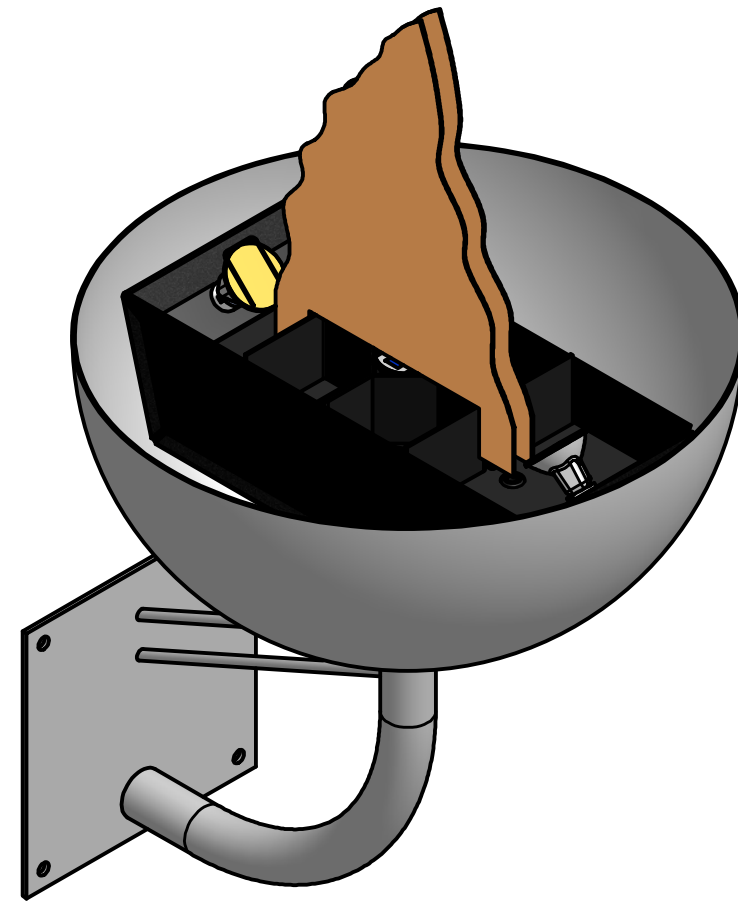

LE FLAME

LE FLAME MODULE W / HANGING BOWL & CHAINS

LE FLAME HANGING BOWL ON CHAINS
CLF - 5010

LE FLAME CHAINKIT
CXP - 5022

LE FLAME MODULE W / POST BOWL WALL MOUNT

POST MOUNT BOWL FOR
LE FLAME W 1 PIPE THREAD
CLF - 5021

LE FLAME WALL MOUNT BRACKET
W 1 PIPE THREAD
CLF - 5026

LE FLAME POST BOWL W / STAND ADAPTER

POST MOUNT BOWL FOR
LE FLAME W 1 PIPE THREAD
CLF - 5021

LE FLAME 1 POST BOWL STAND ADAPTER
CLF - 5016

BUBBLE MASTER
TRIPOD STAND
CLB - 2007