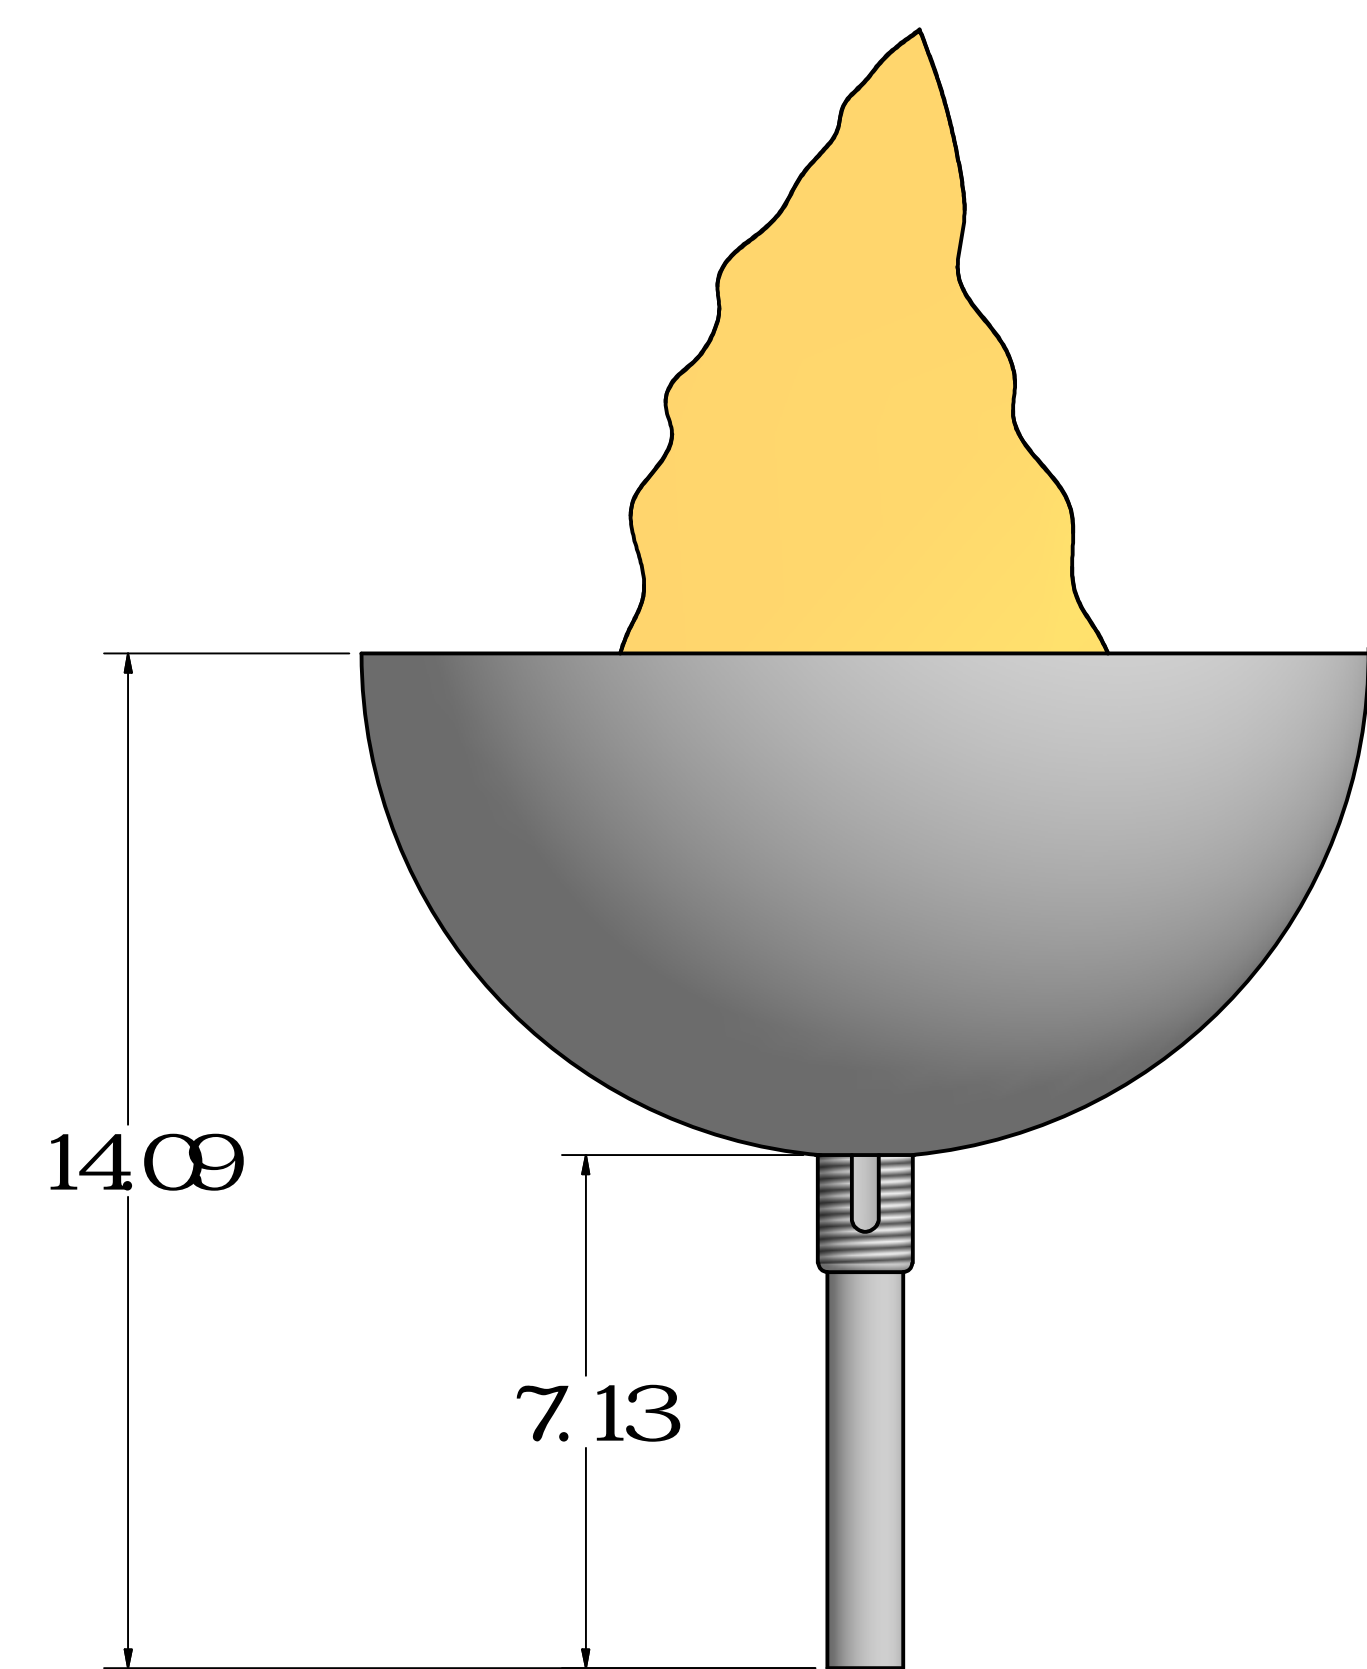

LE FLAME

LE FLAME MODULE W / HANGING BOWL & CHAINS

LE FLAME HANGING BOWL ON CHAINS
CLF - 5010

LE FLAME CHAINKIT
CXP - 5022

LE FLAME MODULE W / POST BOWL WALL MOUNT

POST MOUNT BOWL FOR
LE FLAME W 1 PIPE THREAD
CLF - 5021

LE FLAME WALL MOUNT BRACKET
W 1 PIPE THREAD
CLF - 5026

LE FLAME POST BOWL W / STAND ADAPTER

POST MOUNT BOWL FOR
LE FLAME W 1 PIPE THREAD
CLF - 5021

LE FLAME 1 POST BOWL STAND ADAPTER
CLF - 5016

BUBBLE MASTER
TRIPOD STAND
CLB - 2007