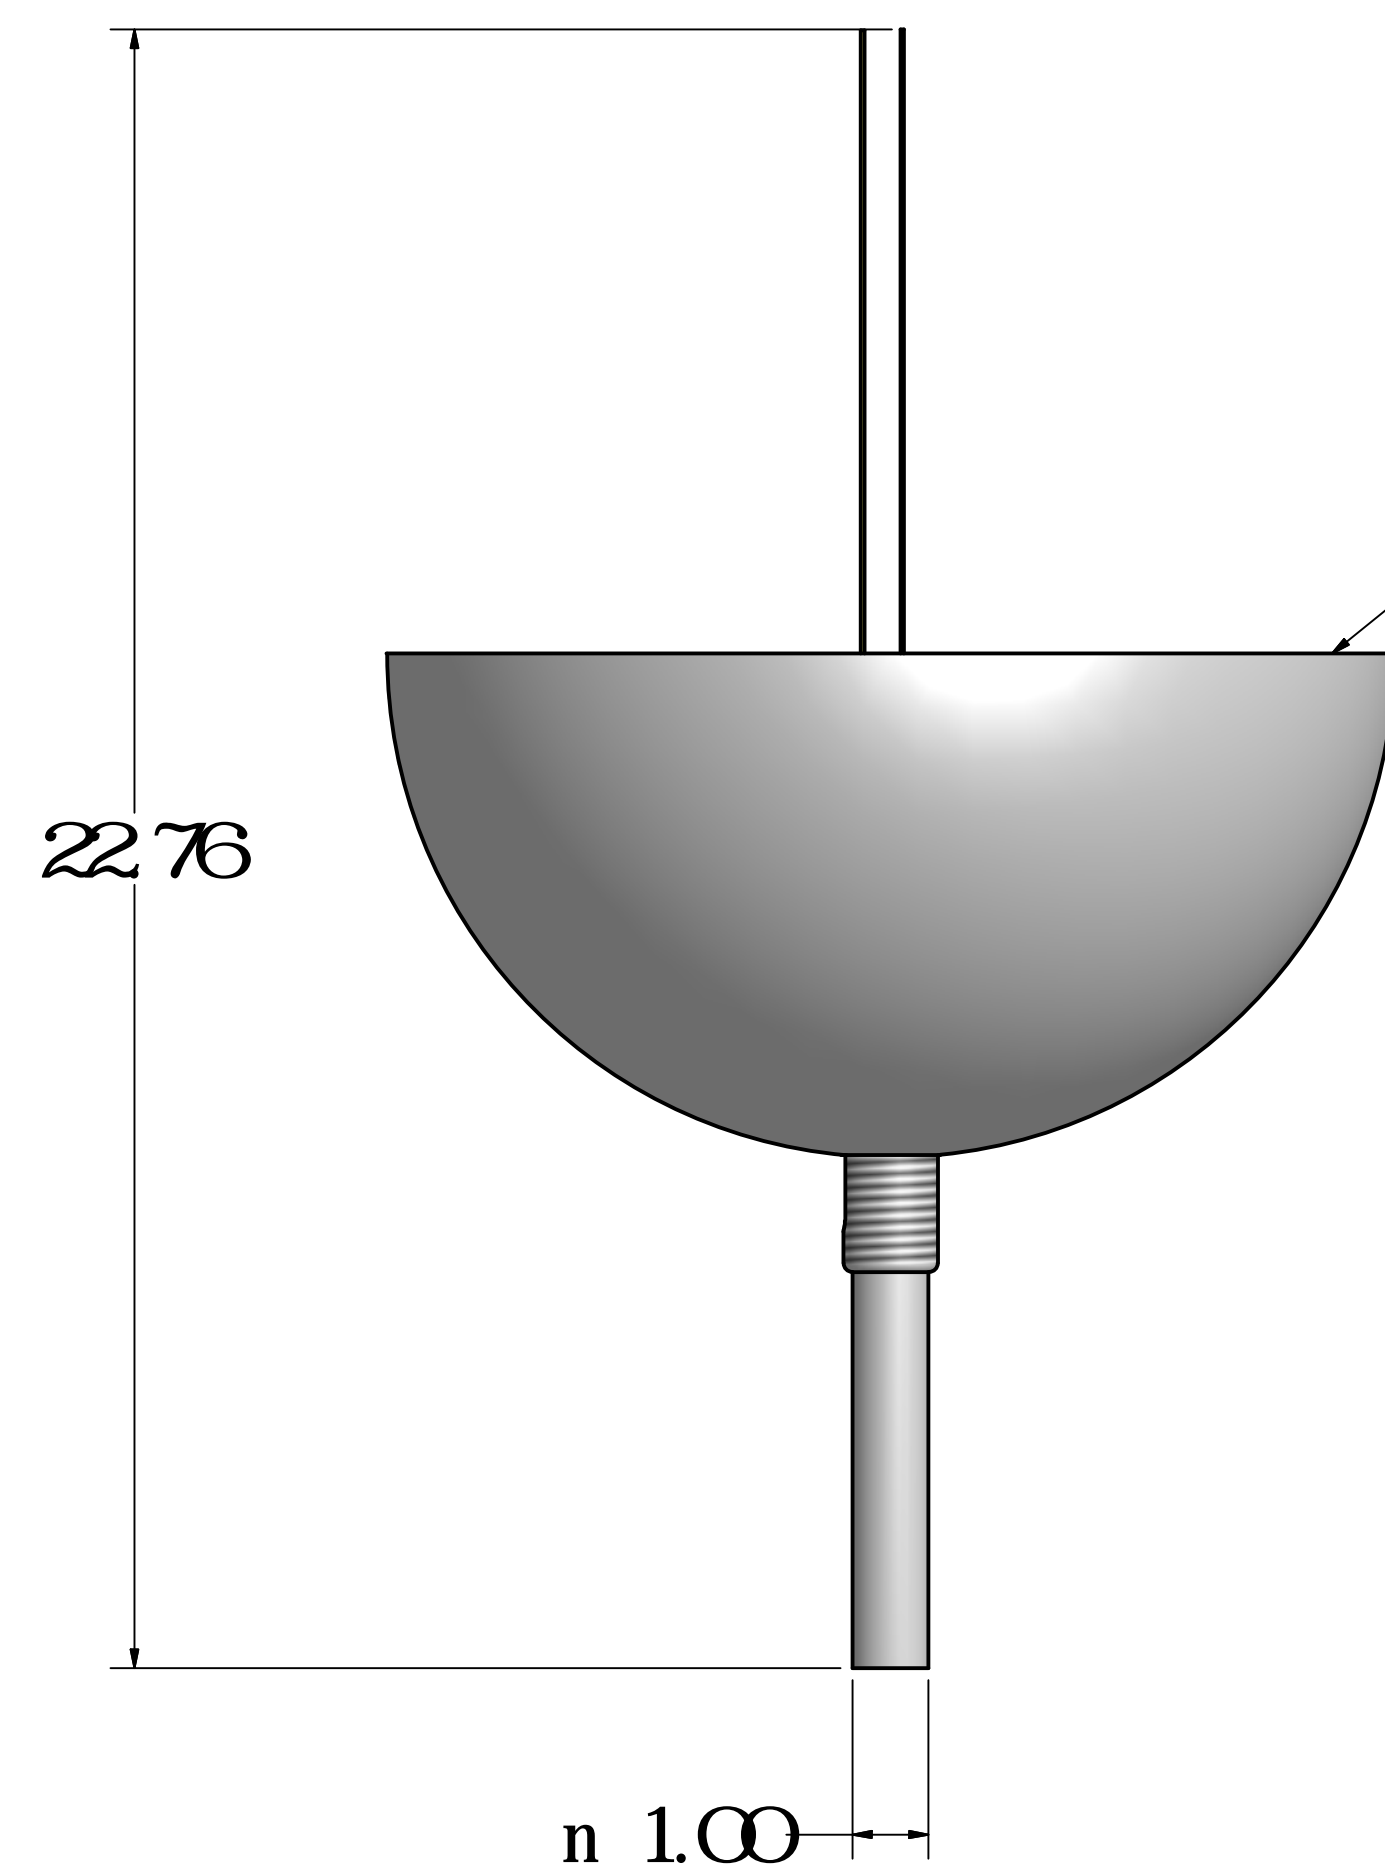

LE FLAME

LE FLAME MODULE W / HANGING BOWL & CHAINS

LE FLAME HANGING BOWL ON CHAINS
CLF - 5010

LE FLAME CHAINKIT
CXP - 5022

LE FLAME MODULE W / POST BOWL WALL MOUNT

POST MOUNT BOWL FOR
LE FLAME W 1 PIPE THREAD
CLF - 5021

LE FLAME WALL MOUNT BRACKET
W 1 PIPE THREAD
CLF - 5026

LE FLAME POST BOWL W / STAND ADAPTER

POST MOUNT BOWL FOR
LE FLAME W 1 PIPE THREAD
CLF - 5021

LE FLAME 1 POST BOWL STAND ADAPTER
CLF - 5016

BUBBLE MASTER
TRIPOD STAND
CLB - 2007