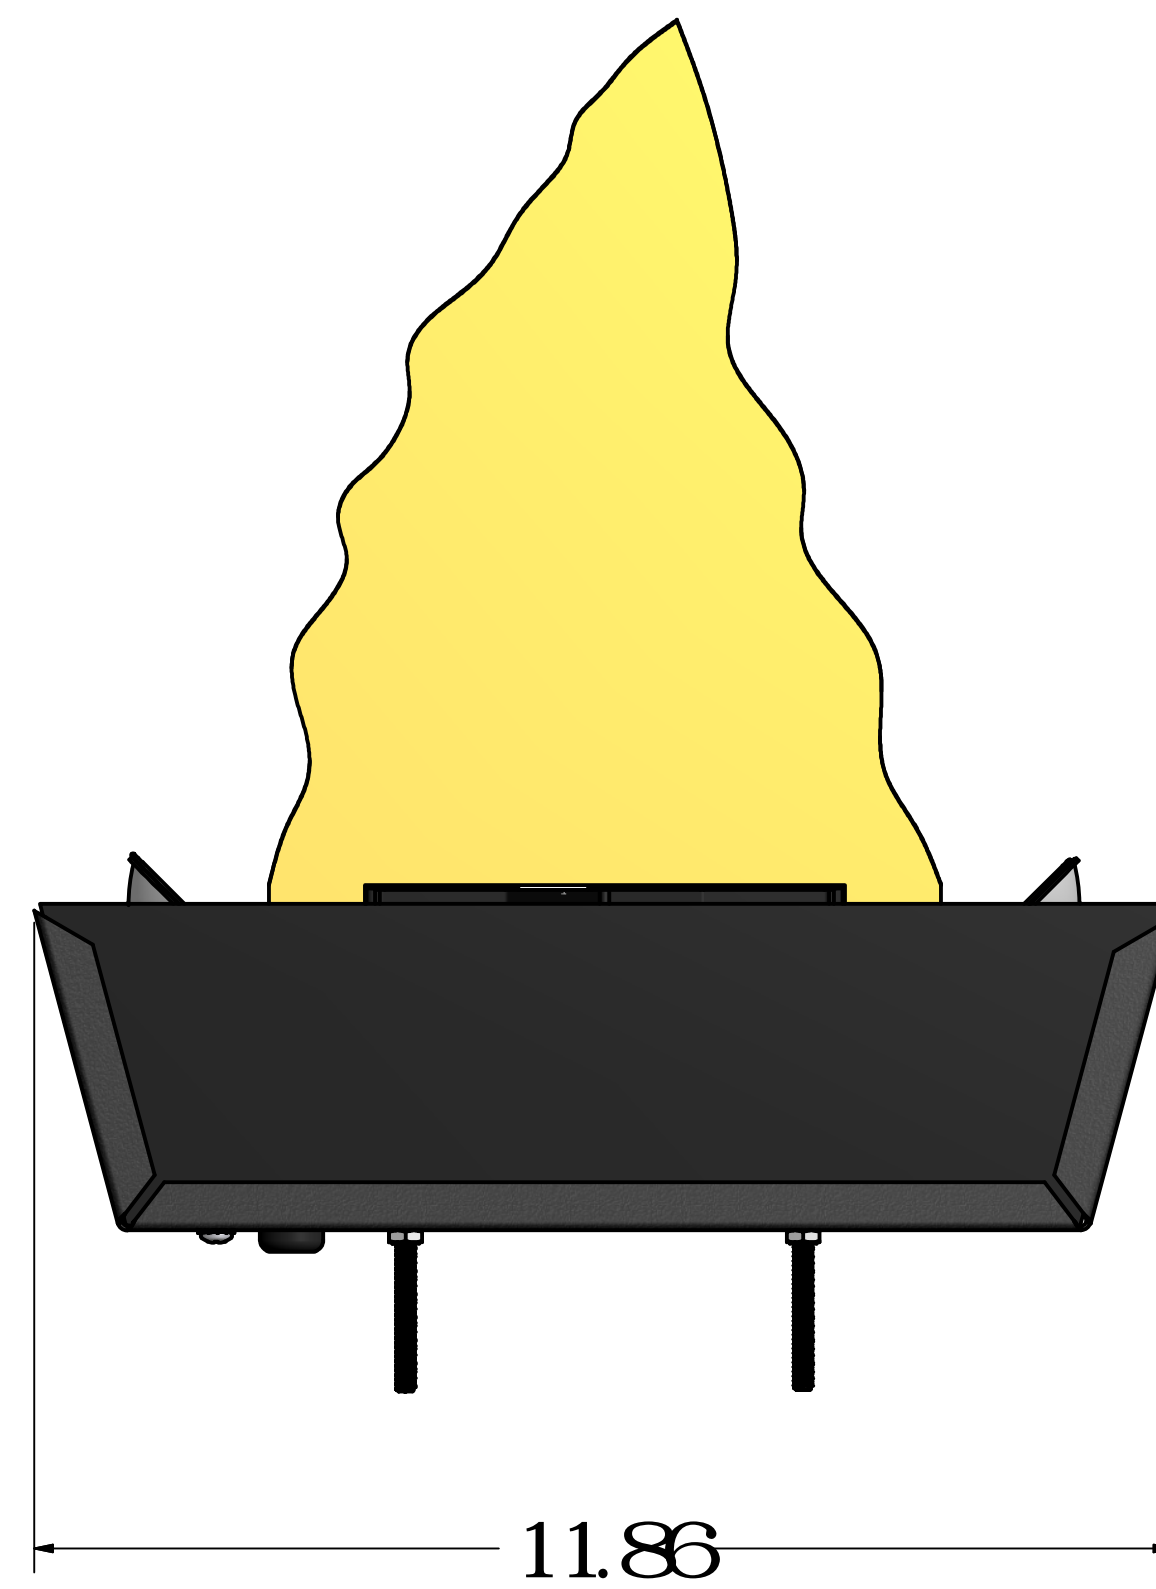

LE FLAME

LE FLAME MODULE W / HANGING BOWL & CHAINS

LE FLAME HANGING BOWL ON CHAINS
CLF - 5010

LE FLAME CHAINKIT
CXP - 5022

LE FLAME MODULE W / POST BOWL WALL MOUNT

POST MOUNT BOWL FOR
LE FLAME W 1 PIPE THREAD
CLF - 5021

LE FLAME WALL MOUNT BRACKET
W 1 PIPE THREAD
CLF - 5026

LE FLAME POST BOWL W / STAND ADAPTER

POST MOUNT BOWL FOR
LE FLAME W 1 PIPE THREAD
CLF - 5021

LE FLAME 1 POST BOWL STAND ADAPTER
CLF - 5016

BUBBLE MASTER
TRIPOD STAND
CLB - 2007