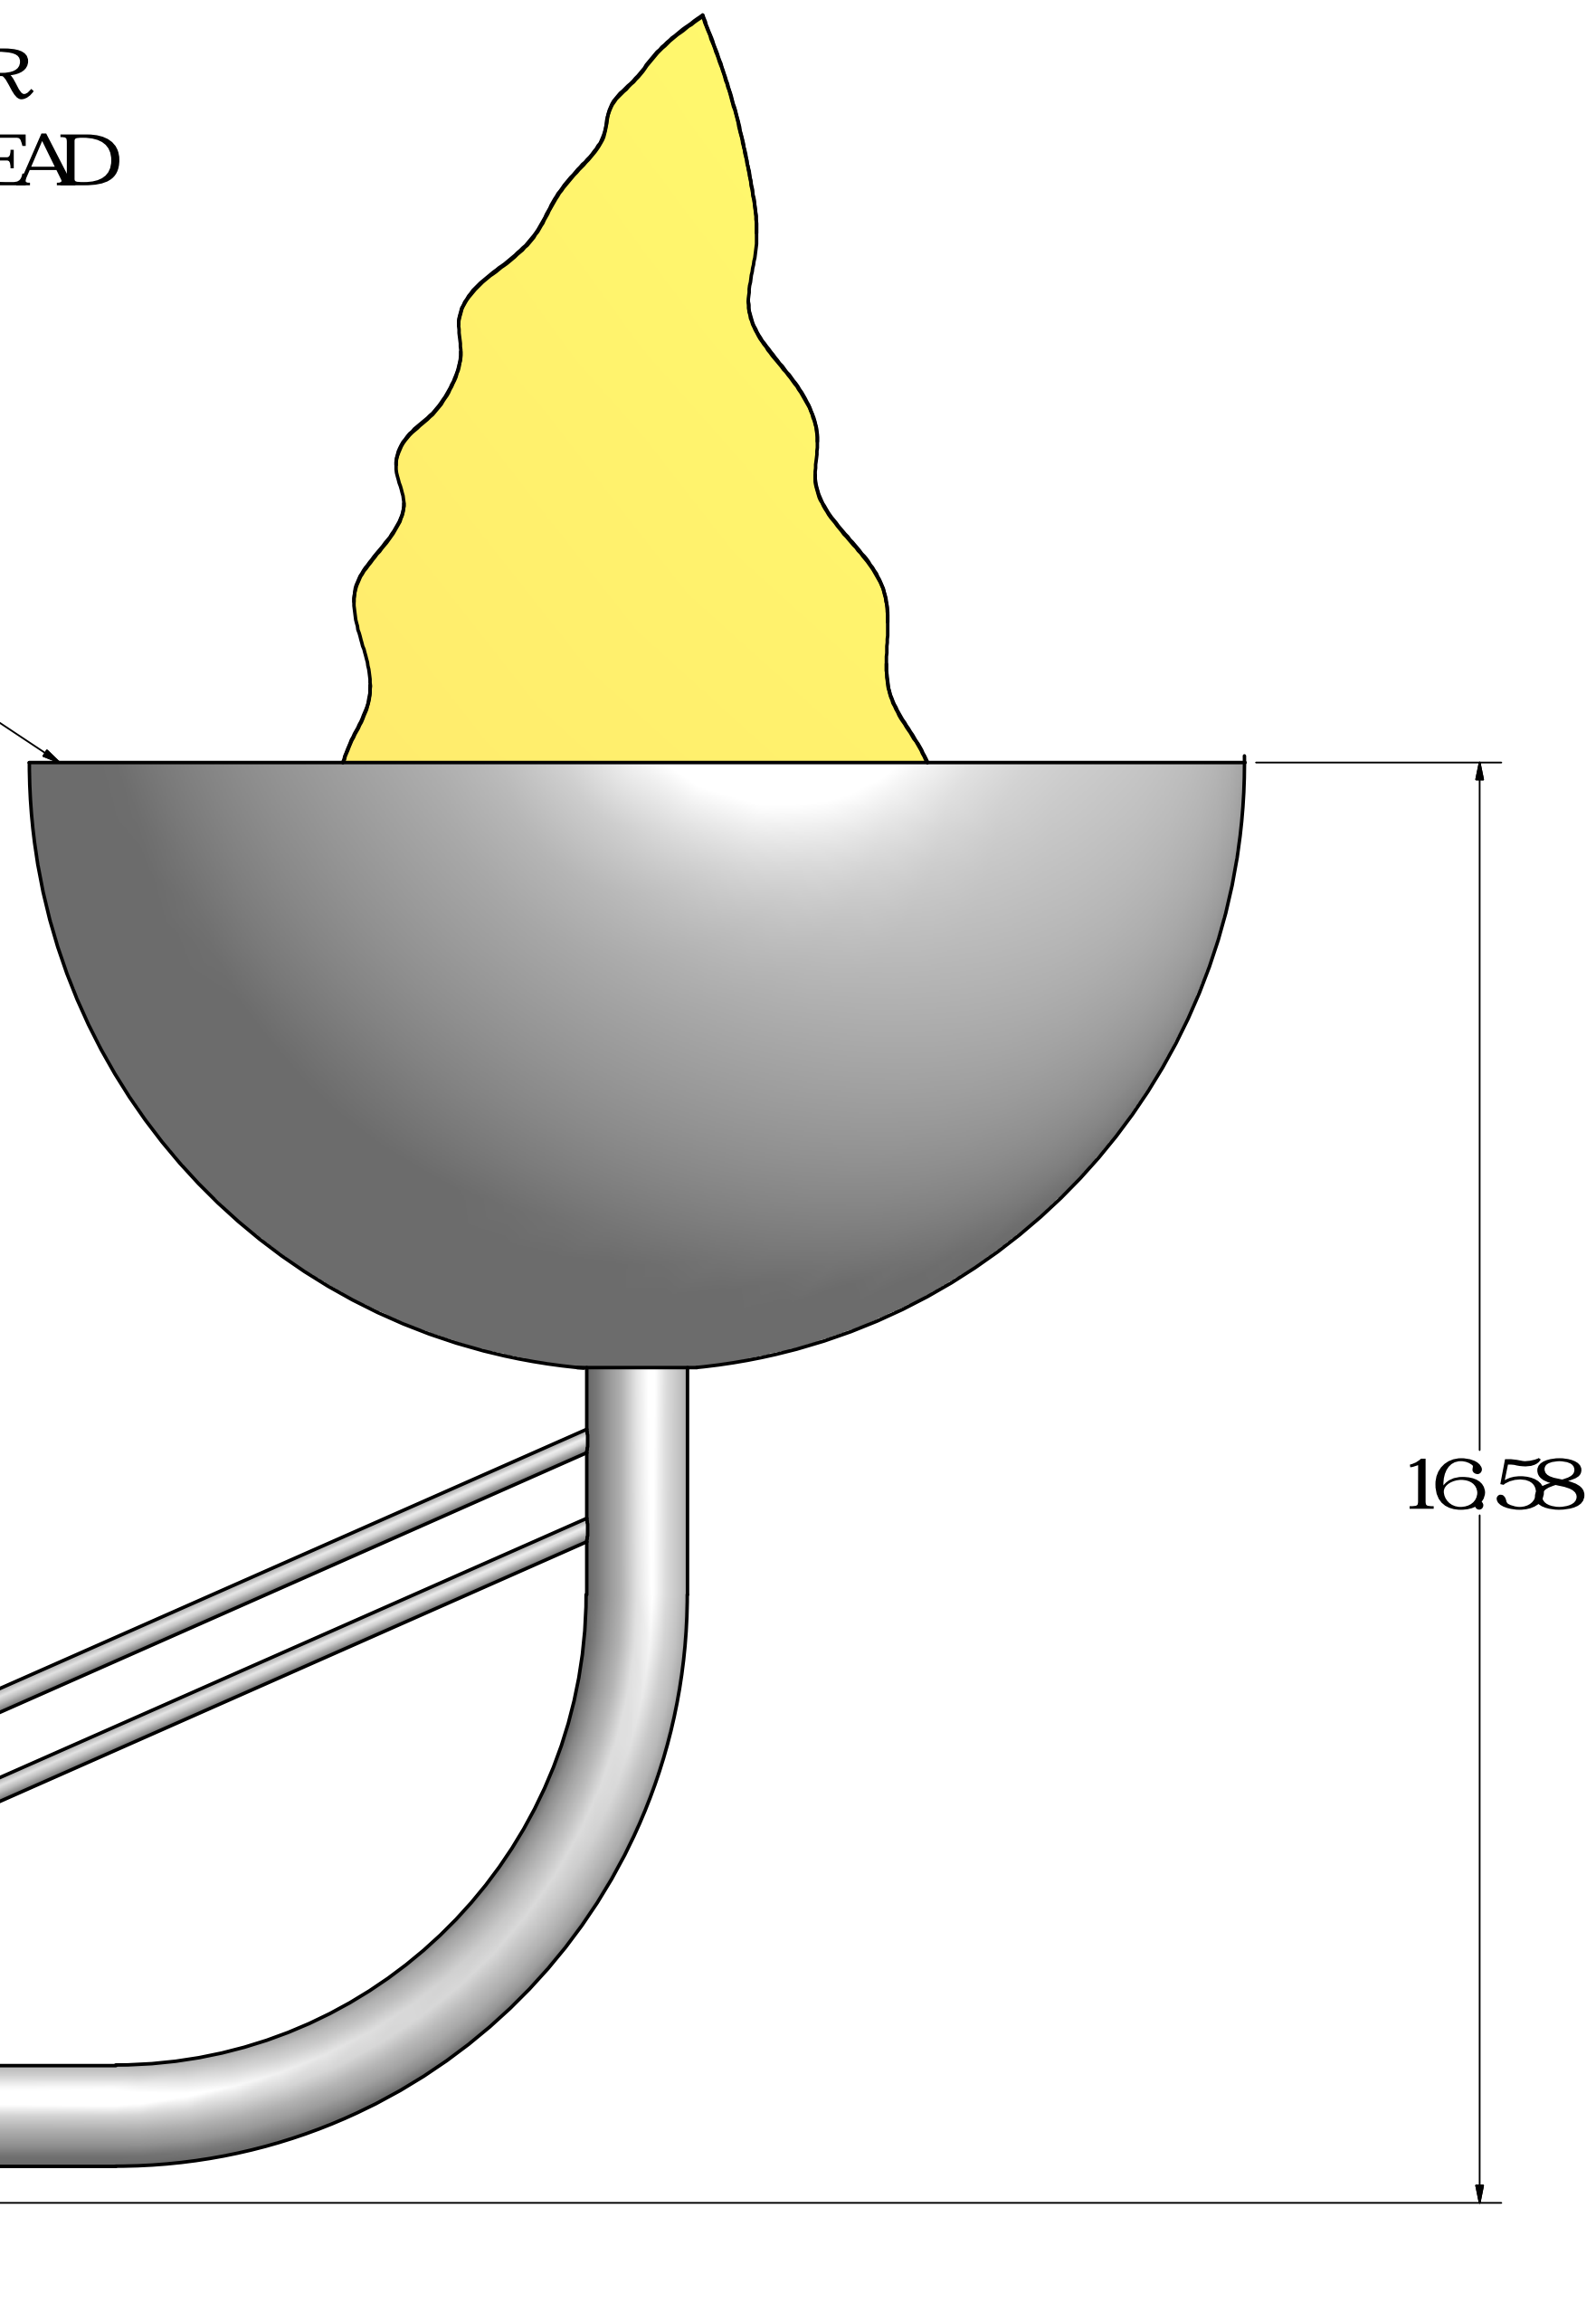

LE FLAME

LE FLAME MODULE W / HANGING BOWL & CHAINS

LE FLAME HANGING BOWL ON CHAINS
CLF - 5010

LE FLAME CHAINKIT
CXP - 5022

LE FLAME MODULE W / POST BOWL WALL MOUNT

POST MOUNT BOWL FOR
LE FLAME W 1 PIPE THREAD
CLF - 5021

LE FLAME WALL MOUNT BRACKET
W 1 PIPE THREAD
CLF - 5026

LE FLAME POST BOWL W / STAND ADAPTER

POST MOUNT BOWL FOR
LE FLAME W 1 PIPE THREAD
CLF - 5021

LE FLAME 1 POST BOWL STAND ADAPTER
CLF - 5016

BUBBLE MASTER
TRIPOD STAND
CLB - 2007