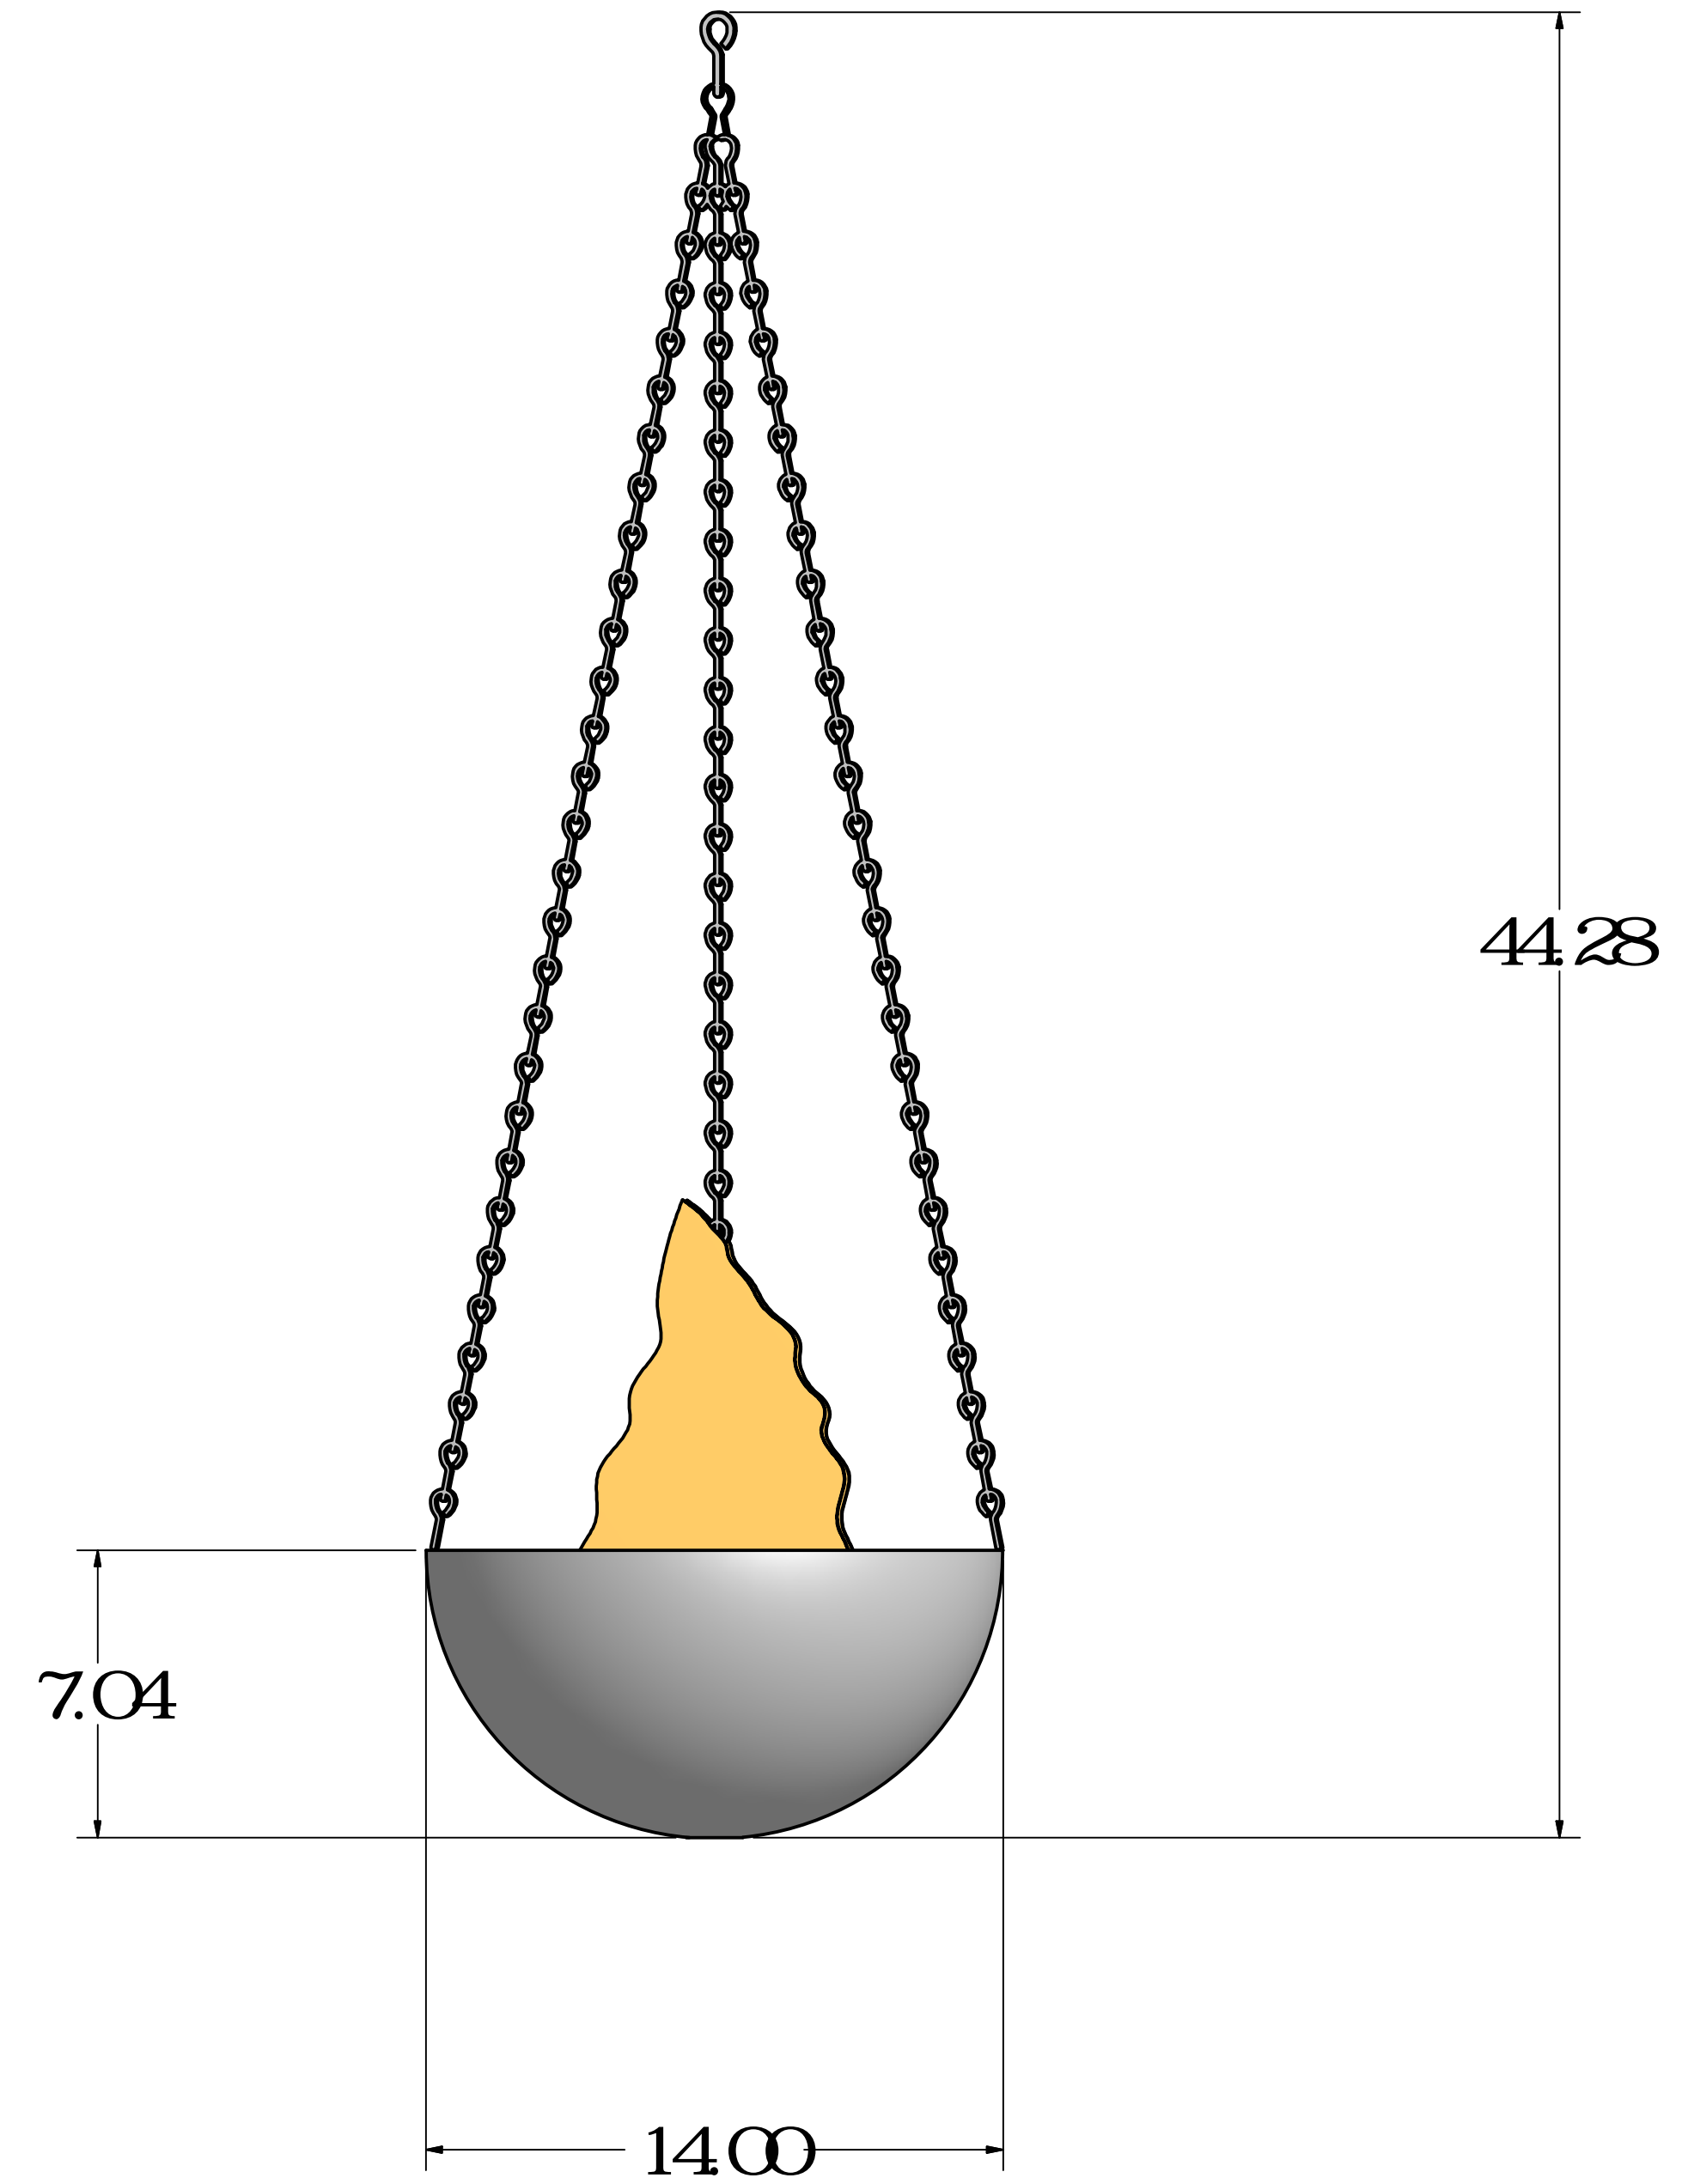

LE FLAME

LE FLAME MODULE W / HANGING BOWL & CHAINS

LE FLAME HANGING BOWL ON CHAINS
CLF - 5010

LE FLAME CHAINKIT
CXP - 5022

LE FLAME MODULE W / POST BOWL WALL MOUNT

POST MOUNT BOWL FOR
LE FLAME W 1 PIPE THREAD
CLF - 5021

LE FLAME WALL MOUNT BRACKET
W 1 PIPE THREAD
CLF - 5026

LE FLAME POST BOWL W / STAND ADAPTER

POST MOUNT BOWL FOR
LE FLAME W 1 PIPE THREAD
CLF - 5021

LE FLAME 1 POST BOWL STAND ADAPTER
CLF - 5016

BUBBLE MASTER
TRIPOD STAND
CLB - 2007