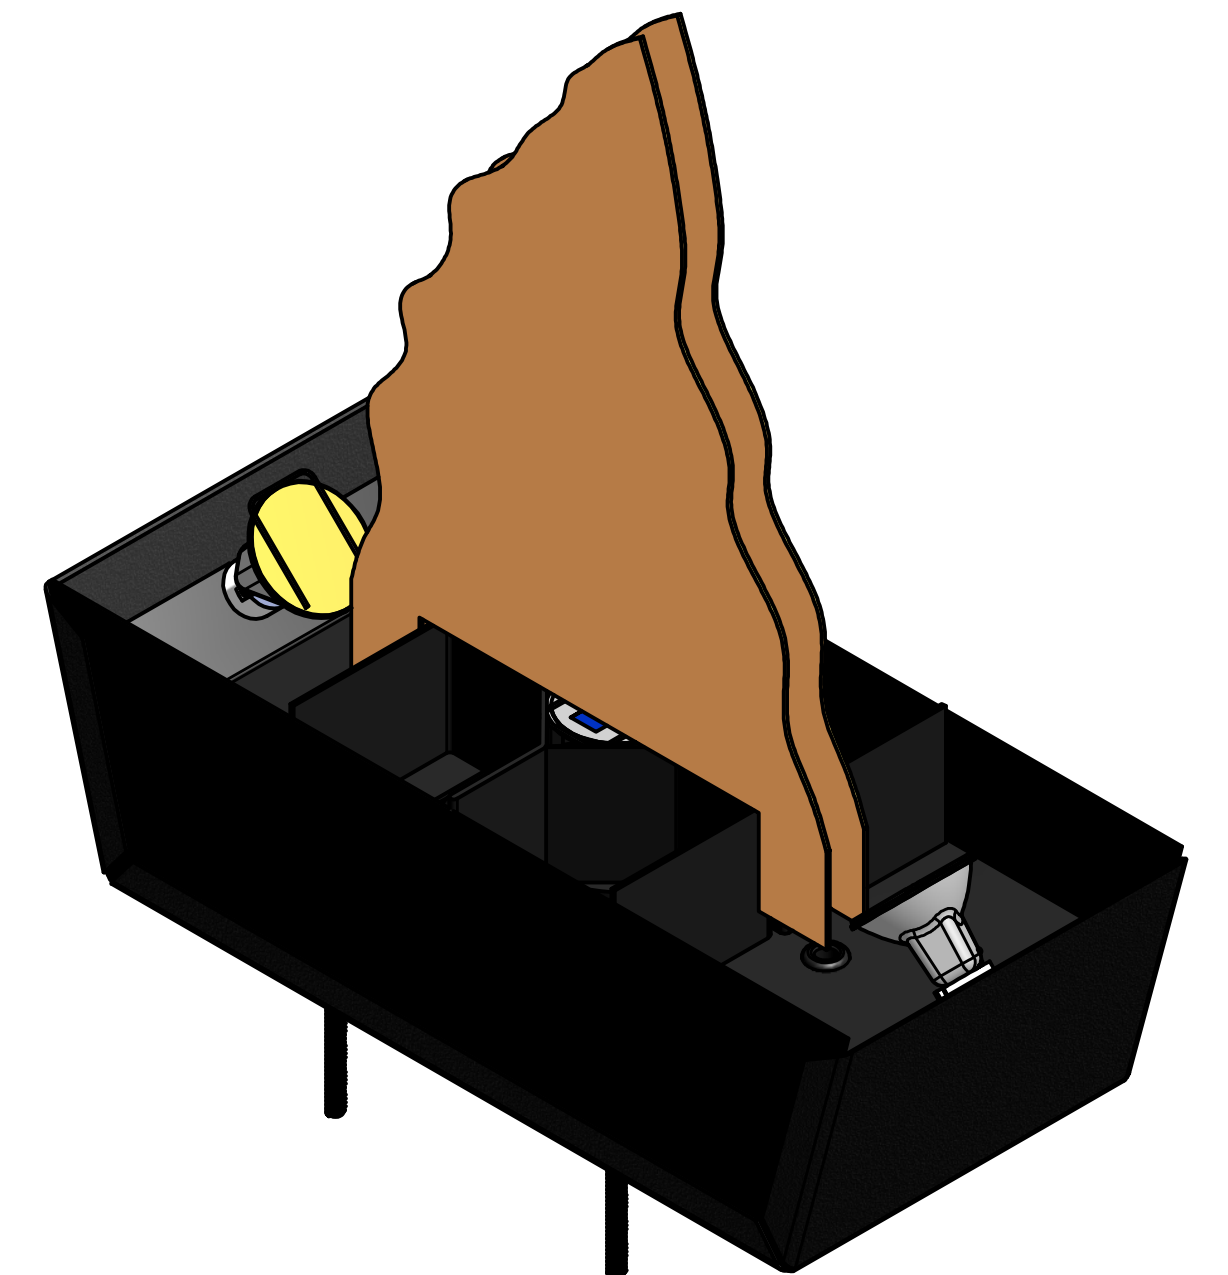

LE FLAME

LE FLAME MODULE W / HANGING BOWL & CHAINS

LE FLAME HANGING BOWL ON CHAINS
CLF - 5010

LE FLAME CHAINKIT
CXP - 5022

LE FLAME MODULE W / POST BOWL WALL MOUNT

POST MOUNT BOWL FOR
LE FLAME W 1 PIPE THREAD
CLF - 5021

LE FLAME WALL MOUNT BRACKET
W 1 PIPE THREAD
CLF - 5026

LE FLAME POST BOWL W / STAND ADAPTER

POST MOUNT BOWL FOR
LE FLAME W 1 PIPE THREAD
CLF - 5021

LE FLAME 1 POST BOWL STAND ADAPTER
CLF - 5016

BUBBLE MASTER
TRIPOD STAND
CLB - 2007