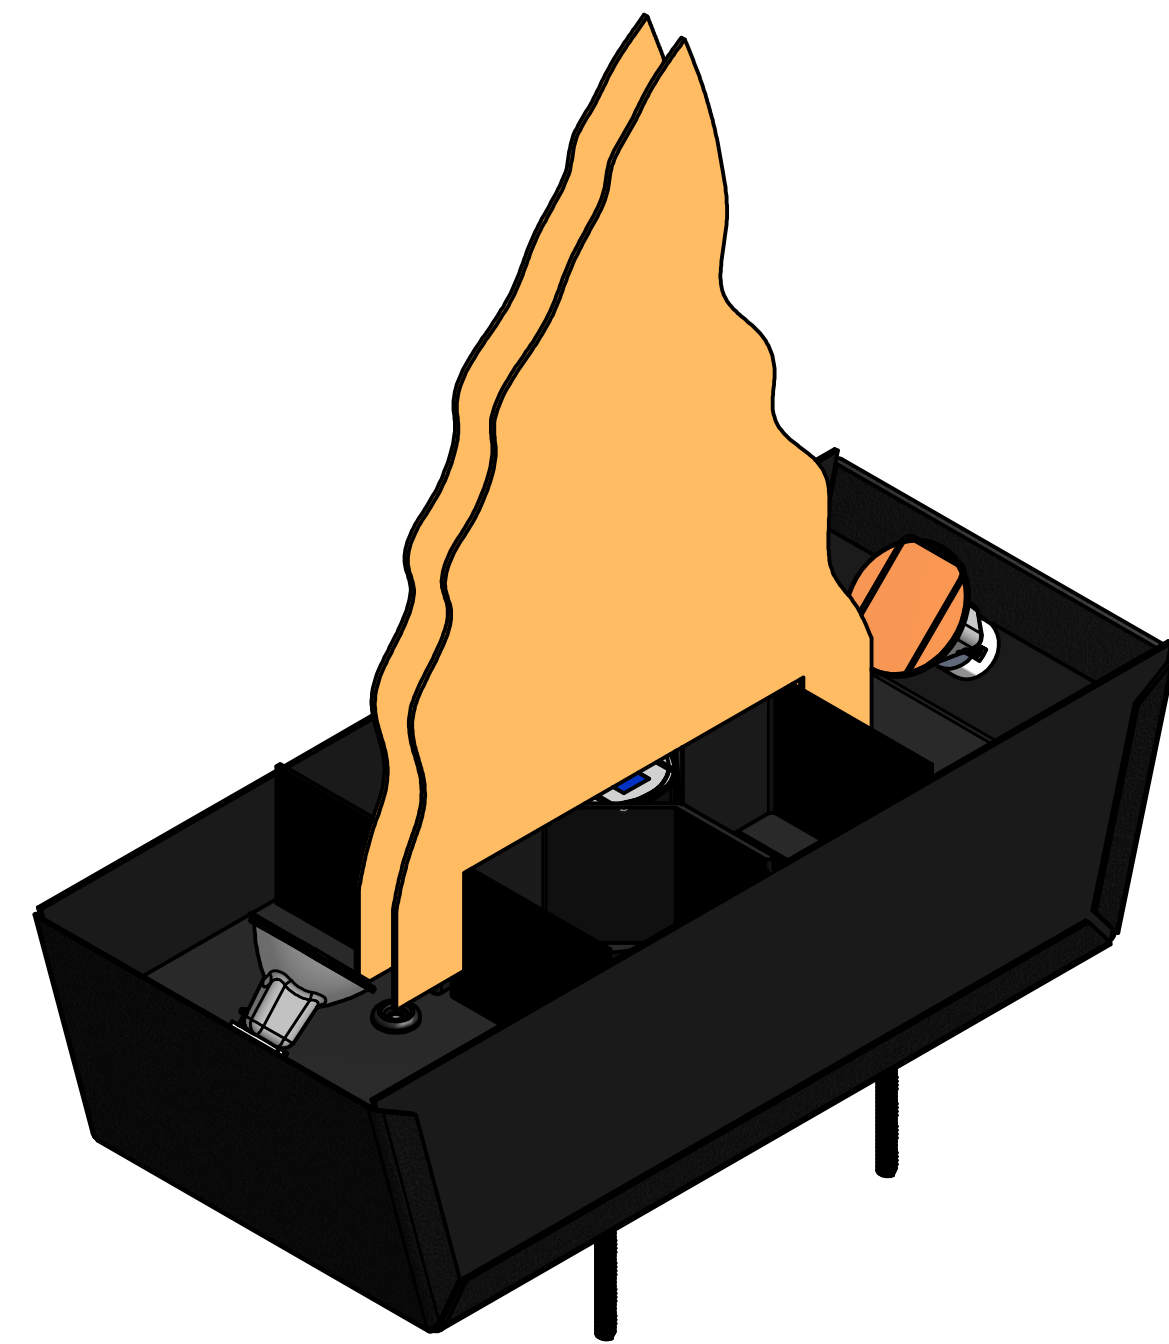

LE FLAME

LE FLAME MODULE W / HANGING BOWL & CHAINS

LE FLAME HANGING BOWL ON CHAINS
CLF - 5010

LE FLAME CHAINKIT
CXP - 5022

LE FLAME MODULE W / POST BOWL WALL MOUNT

POST MOUNT BOWL FOR
LE FLAME W 1 PIPE THREAD
CLF - 5021

LE FLAME WALL MOUNT BRACKET
W 1 PIPE THREAD
CLF - 5026

LE FLAME POST BOWL W / STAND ADAPTER

POST MOUNT BOWL FOR
LE FLAME W 1 PIPE THREAD
CLF - 5021

LE FLAME 1 POST BOWL STAND ADAPTER
CLF - 5016

BUBBLE MASTER
TRIPOD STAND
CLB - 2007