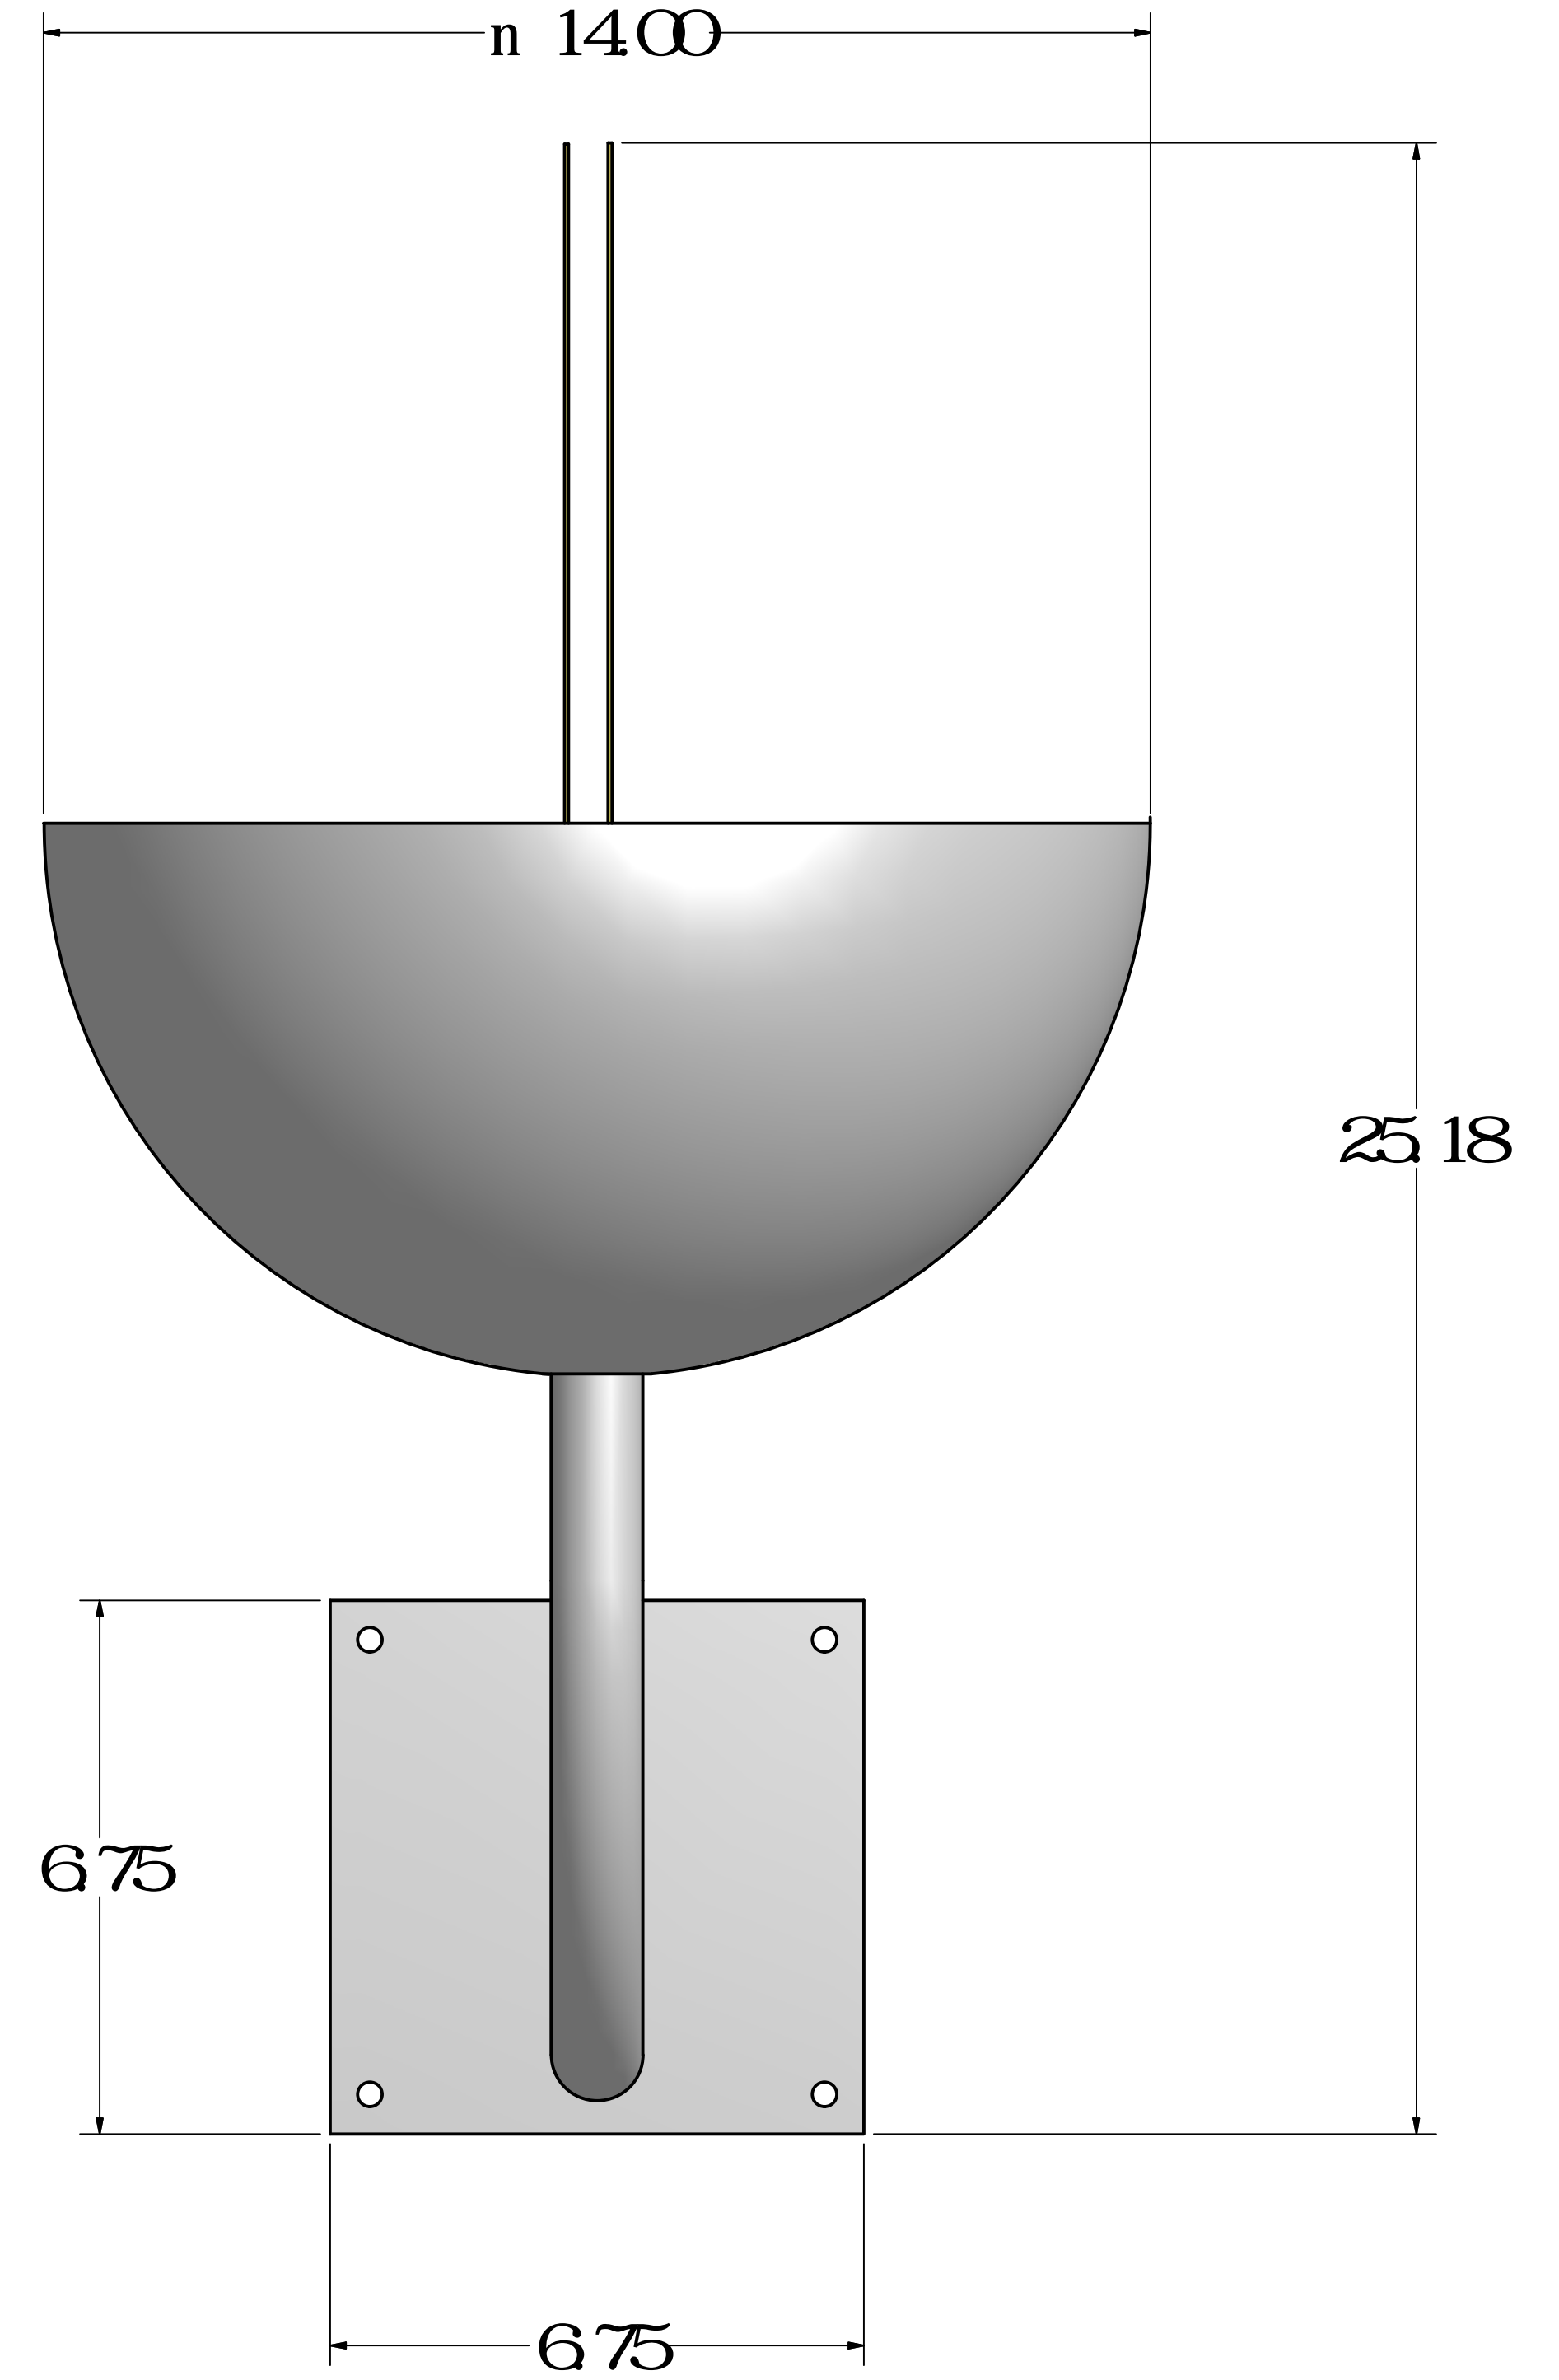

LE FLAME

LE FLAME MODULE W / HANGING BOWL & CHAINS

LE FLAME HANGING BOWL ON CHAINS
CLF - 5010

LE FLAME CHAINKIT
CXP - 5022

LE FLAME MODULE W / POST BOWL WALL MOUNT

POST MOUNT BOWL FOR
LE FLAME W 1 PIPE THREAD
CLF - 5021

LE FLAME WALL MOUNT BRACKET
W 1 PIPE THREAD
CLF - 5026

LE FLAME POST BOWL W / STAND ADAPTER

POST MOUNT BOWL FOR
LE FLAME W 1 PIPE THREAD
CLF - 5021

LE FLAME 1 POST BOWL STAND ADAPTER
CLF - 5016

BUBBLE MASTER
TRIPOD STAND
CLB - 2007