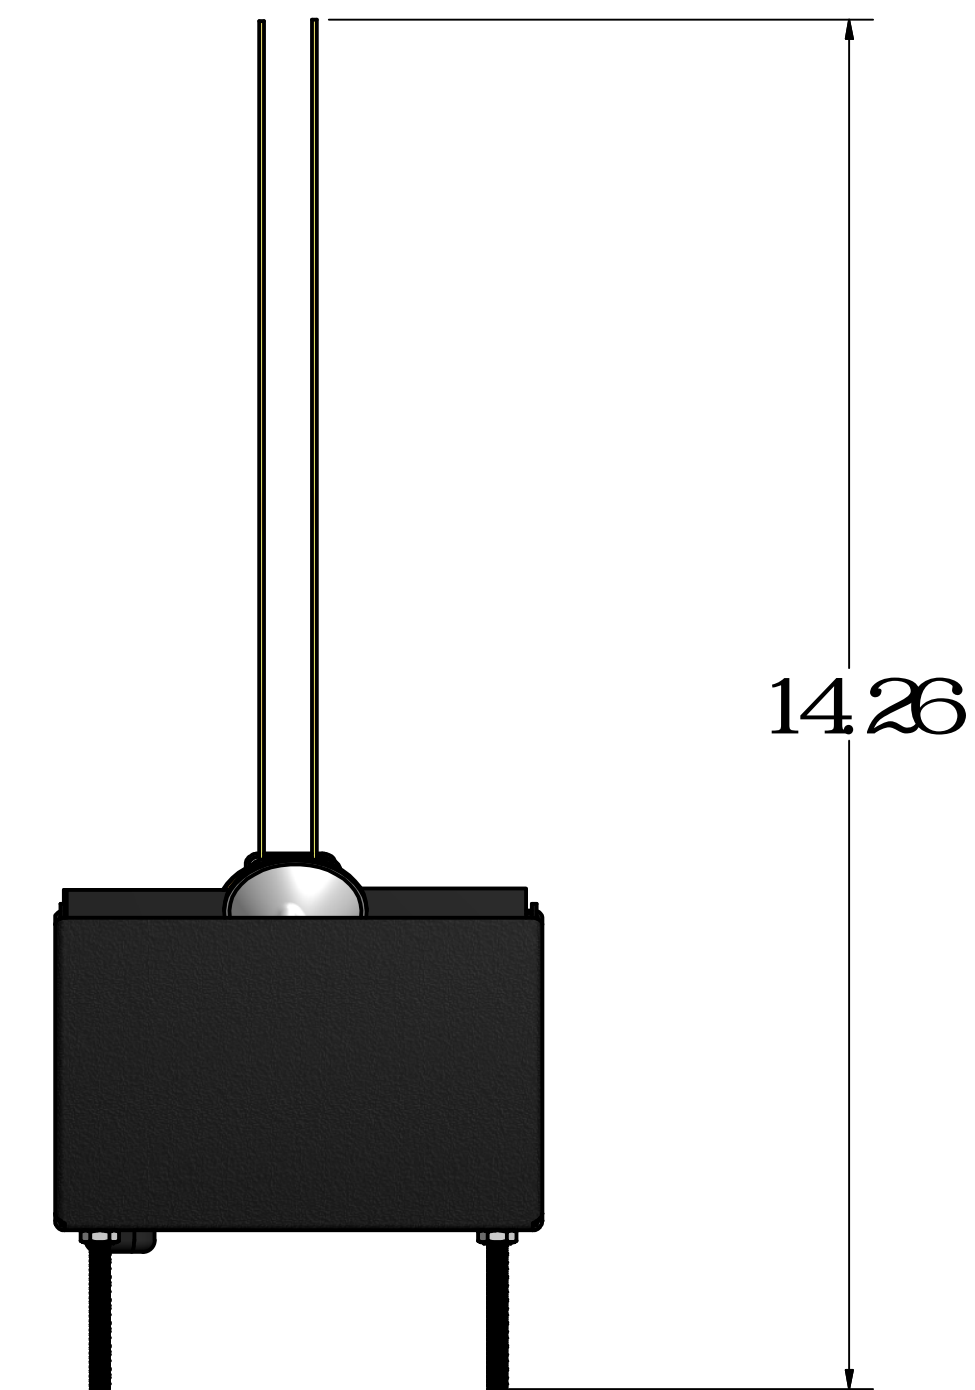

LE FLAME

LE FLAME MODULE W / HANGING BOWL & CHAINS

LE FLAME HANGING BOWL ON CHAINS
CLF - 5010

LE FLAME CHAINKIT
CXP - 5022

LE FLAME MODULE W / POST BOWL WALL MOUNT

POST MOUNT BOWL FOR
LE FLAME W 1 PIPE THREAD
CLF - 5021

LE FLAME WALL MOUNT BRACKET
W 1 PIPE THREAD
CLF - 5026

LE FLAME POST BOWL W / STAND ADAPTER

POST MOUNT BOWL FOR
LE FLAME W 1 PIPE THREAD
CLF - 5021

LE FLAME 1 POST BOWL STAND ADAPTER
CLF - 5016

BUBBLE MASTER
TRIPOD STAND
CLB - 2007