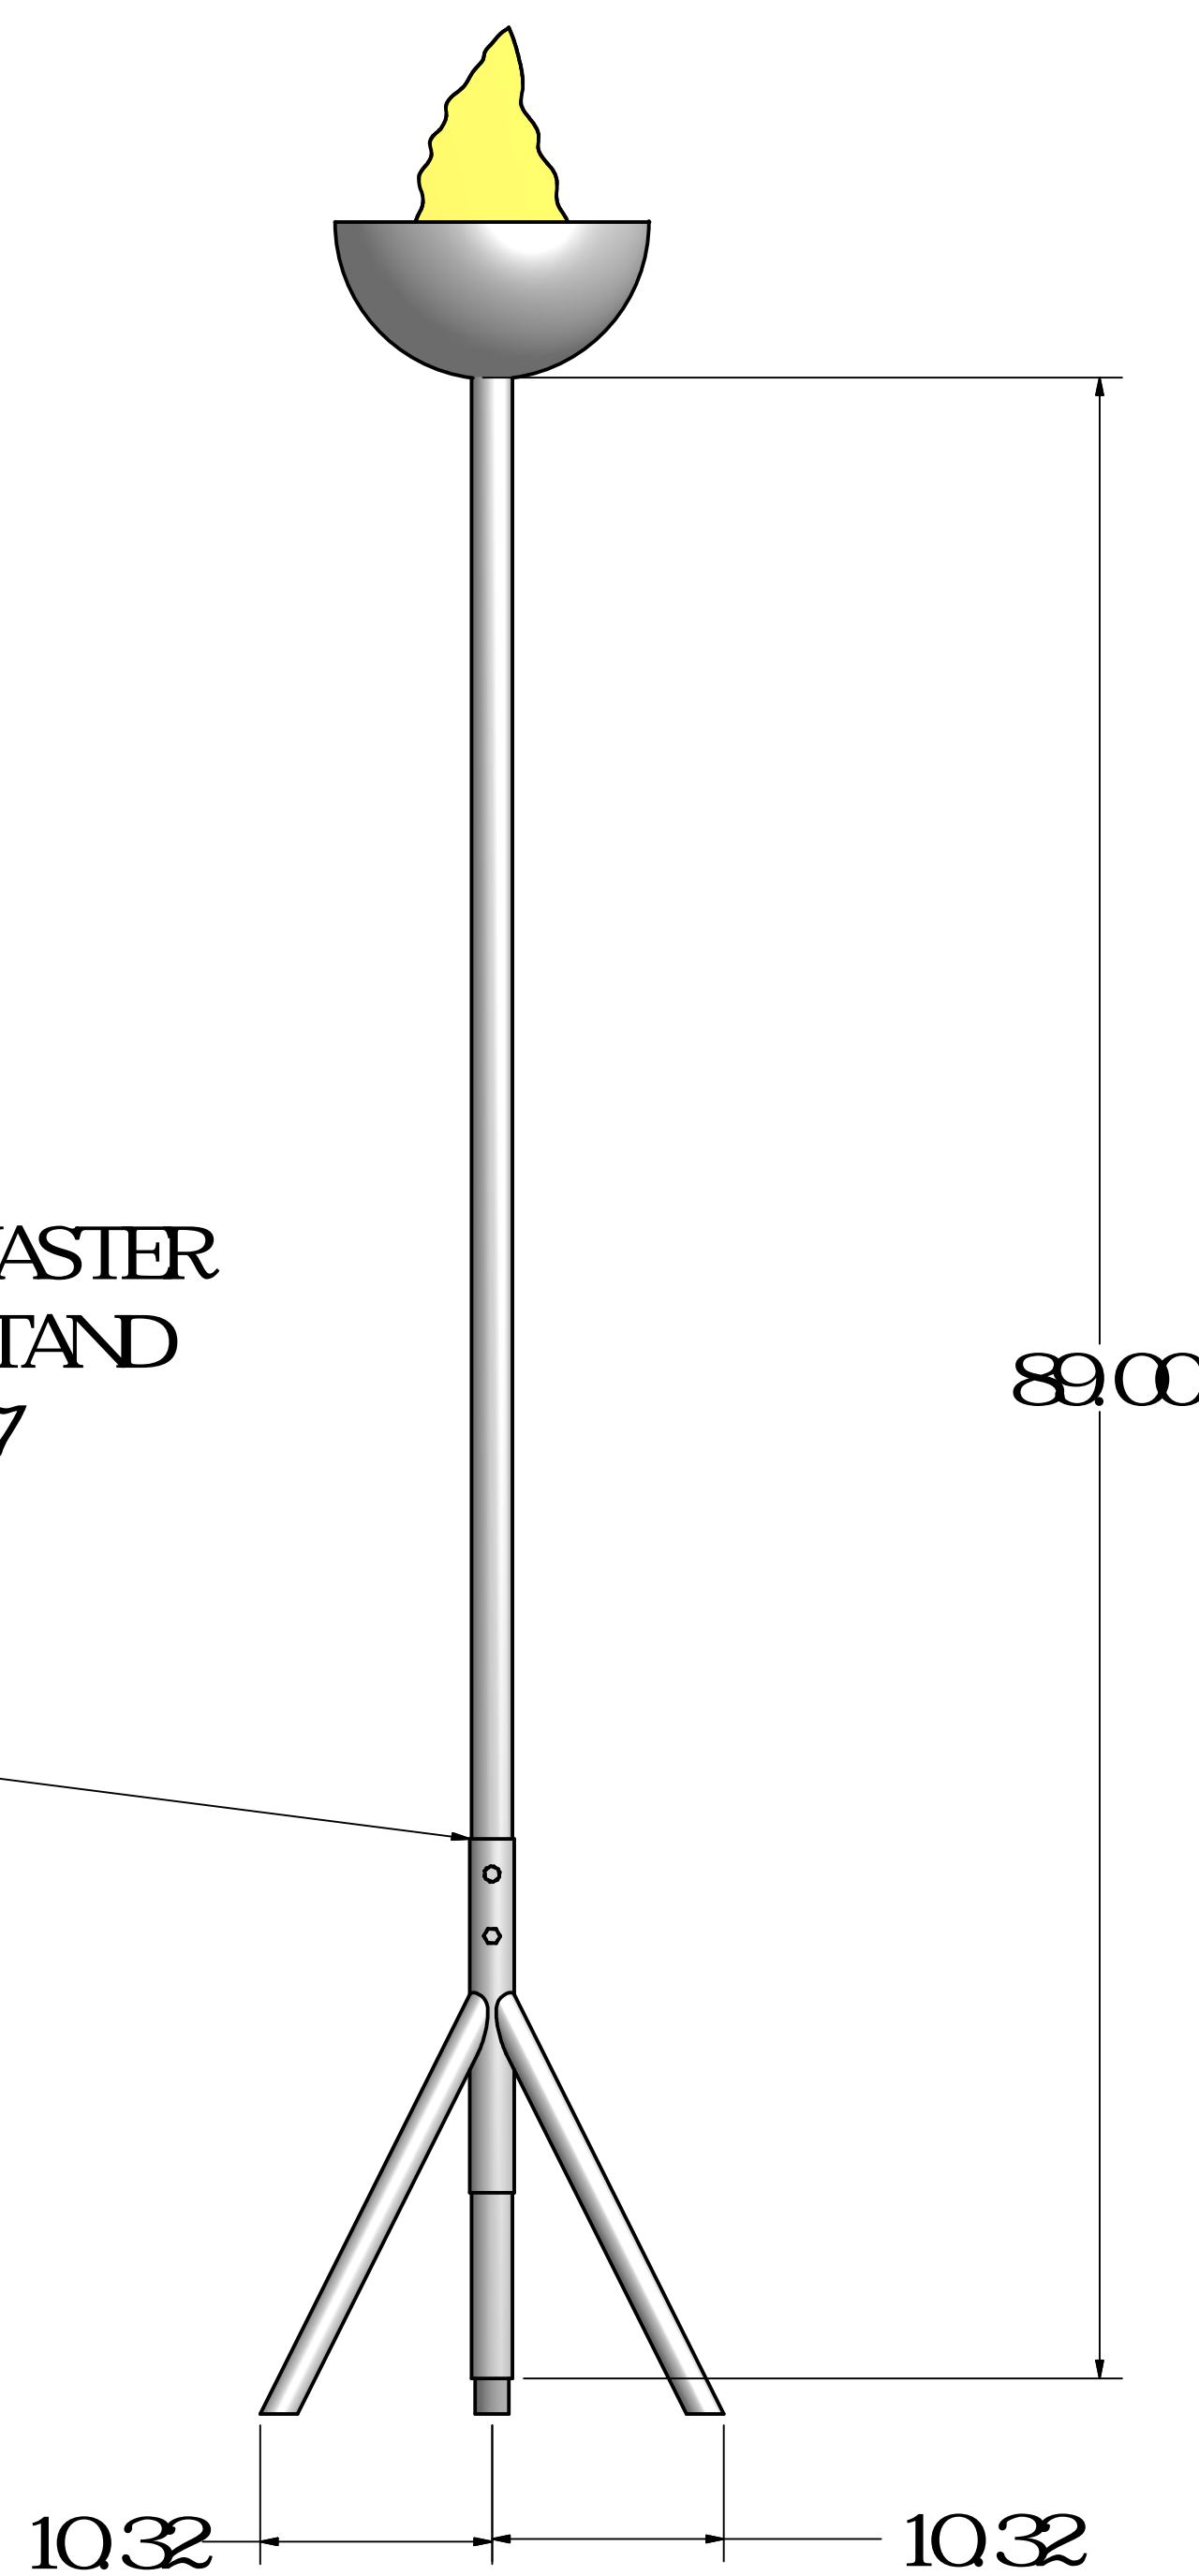

LE FLAME

LE FLAME MODULE W / HANGING BOWL & CHAINS

LE FLAME HANGING BOWL ON CHAINS
CLF - 5010

LE FLAME CHAINKIT
CXP - 5022

LE FLAME MODULE W / POST BOWL WALL MOUNT

POST MOUNT BOWL FOR
LE FLAME W 1 PIPE THREAD
CLF - 5021

LE FLAME WALL MOUNT BRACKET
W 1 PIPE THREAD
CLF - 5026

LE FLAME POST BOWL W / STAND ADAPTER

POST MOUNT BOWL FOR
LE FLAME W 1 PIPE THREAD
CLF - 5021

LE FLAME 1 POST BOWL STAND ADAPTER
CLF - 5016

BUBBLE MASTER
TRIPOD STAND
CLB - 2007