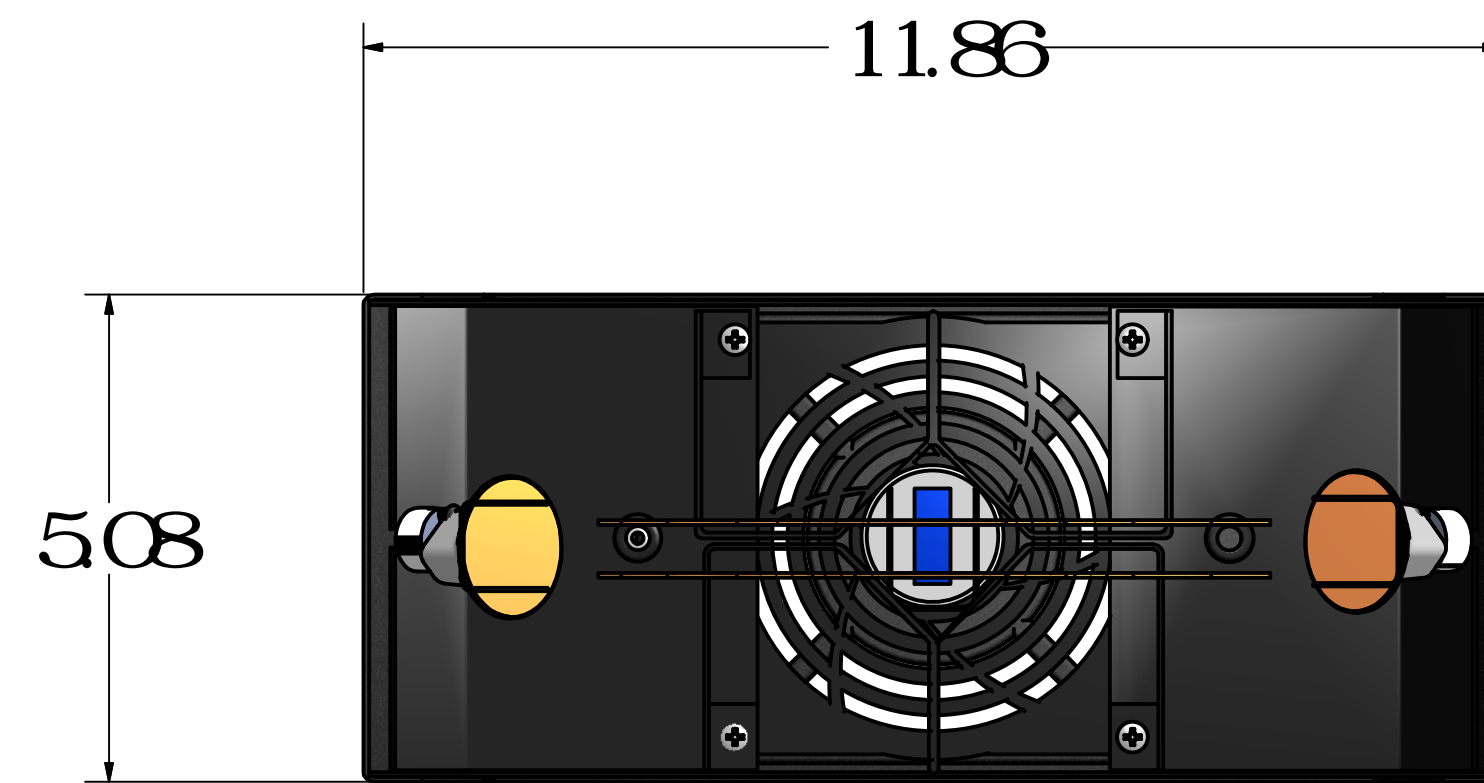

LE FLAME

LE FLAME MODULE W / HANGING BOWL & CHAINS

LE FLAME HANGING BOWL ON CHAINS
CLF - 5010

LE FLAME CHAINKIT
CXP - 5022

LE FLAME MODULE W / POST BOWL WALL MOUNT

POST MOUNT BOWL FOR
LE FLAME W 1 PIPE THREAD
CLF - 5021

LE FLAME WALL MOUNT BRACKET
W 1 PIPE THREAD
CLF - 5026

LE FLAME POST BOWL W / STAND ADAPTER

POST MOUNT BOWL FOR
LE FLAME W 1 PIPE THREAD
CLF - 5021

LE FLAME 1 POST BOWL STAND ADAPTER
CLF - 5016

BUBBLE MASTER
TRIPOD STAND
CLB - 2007