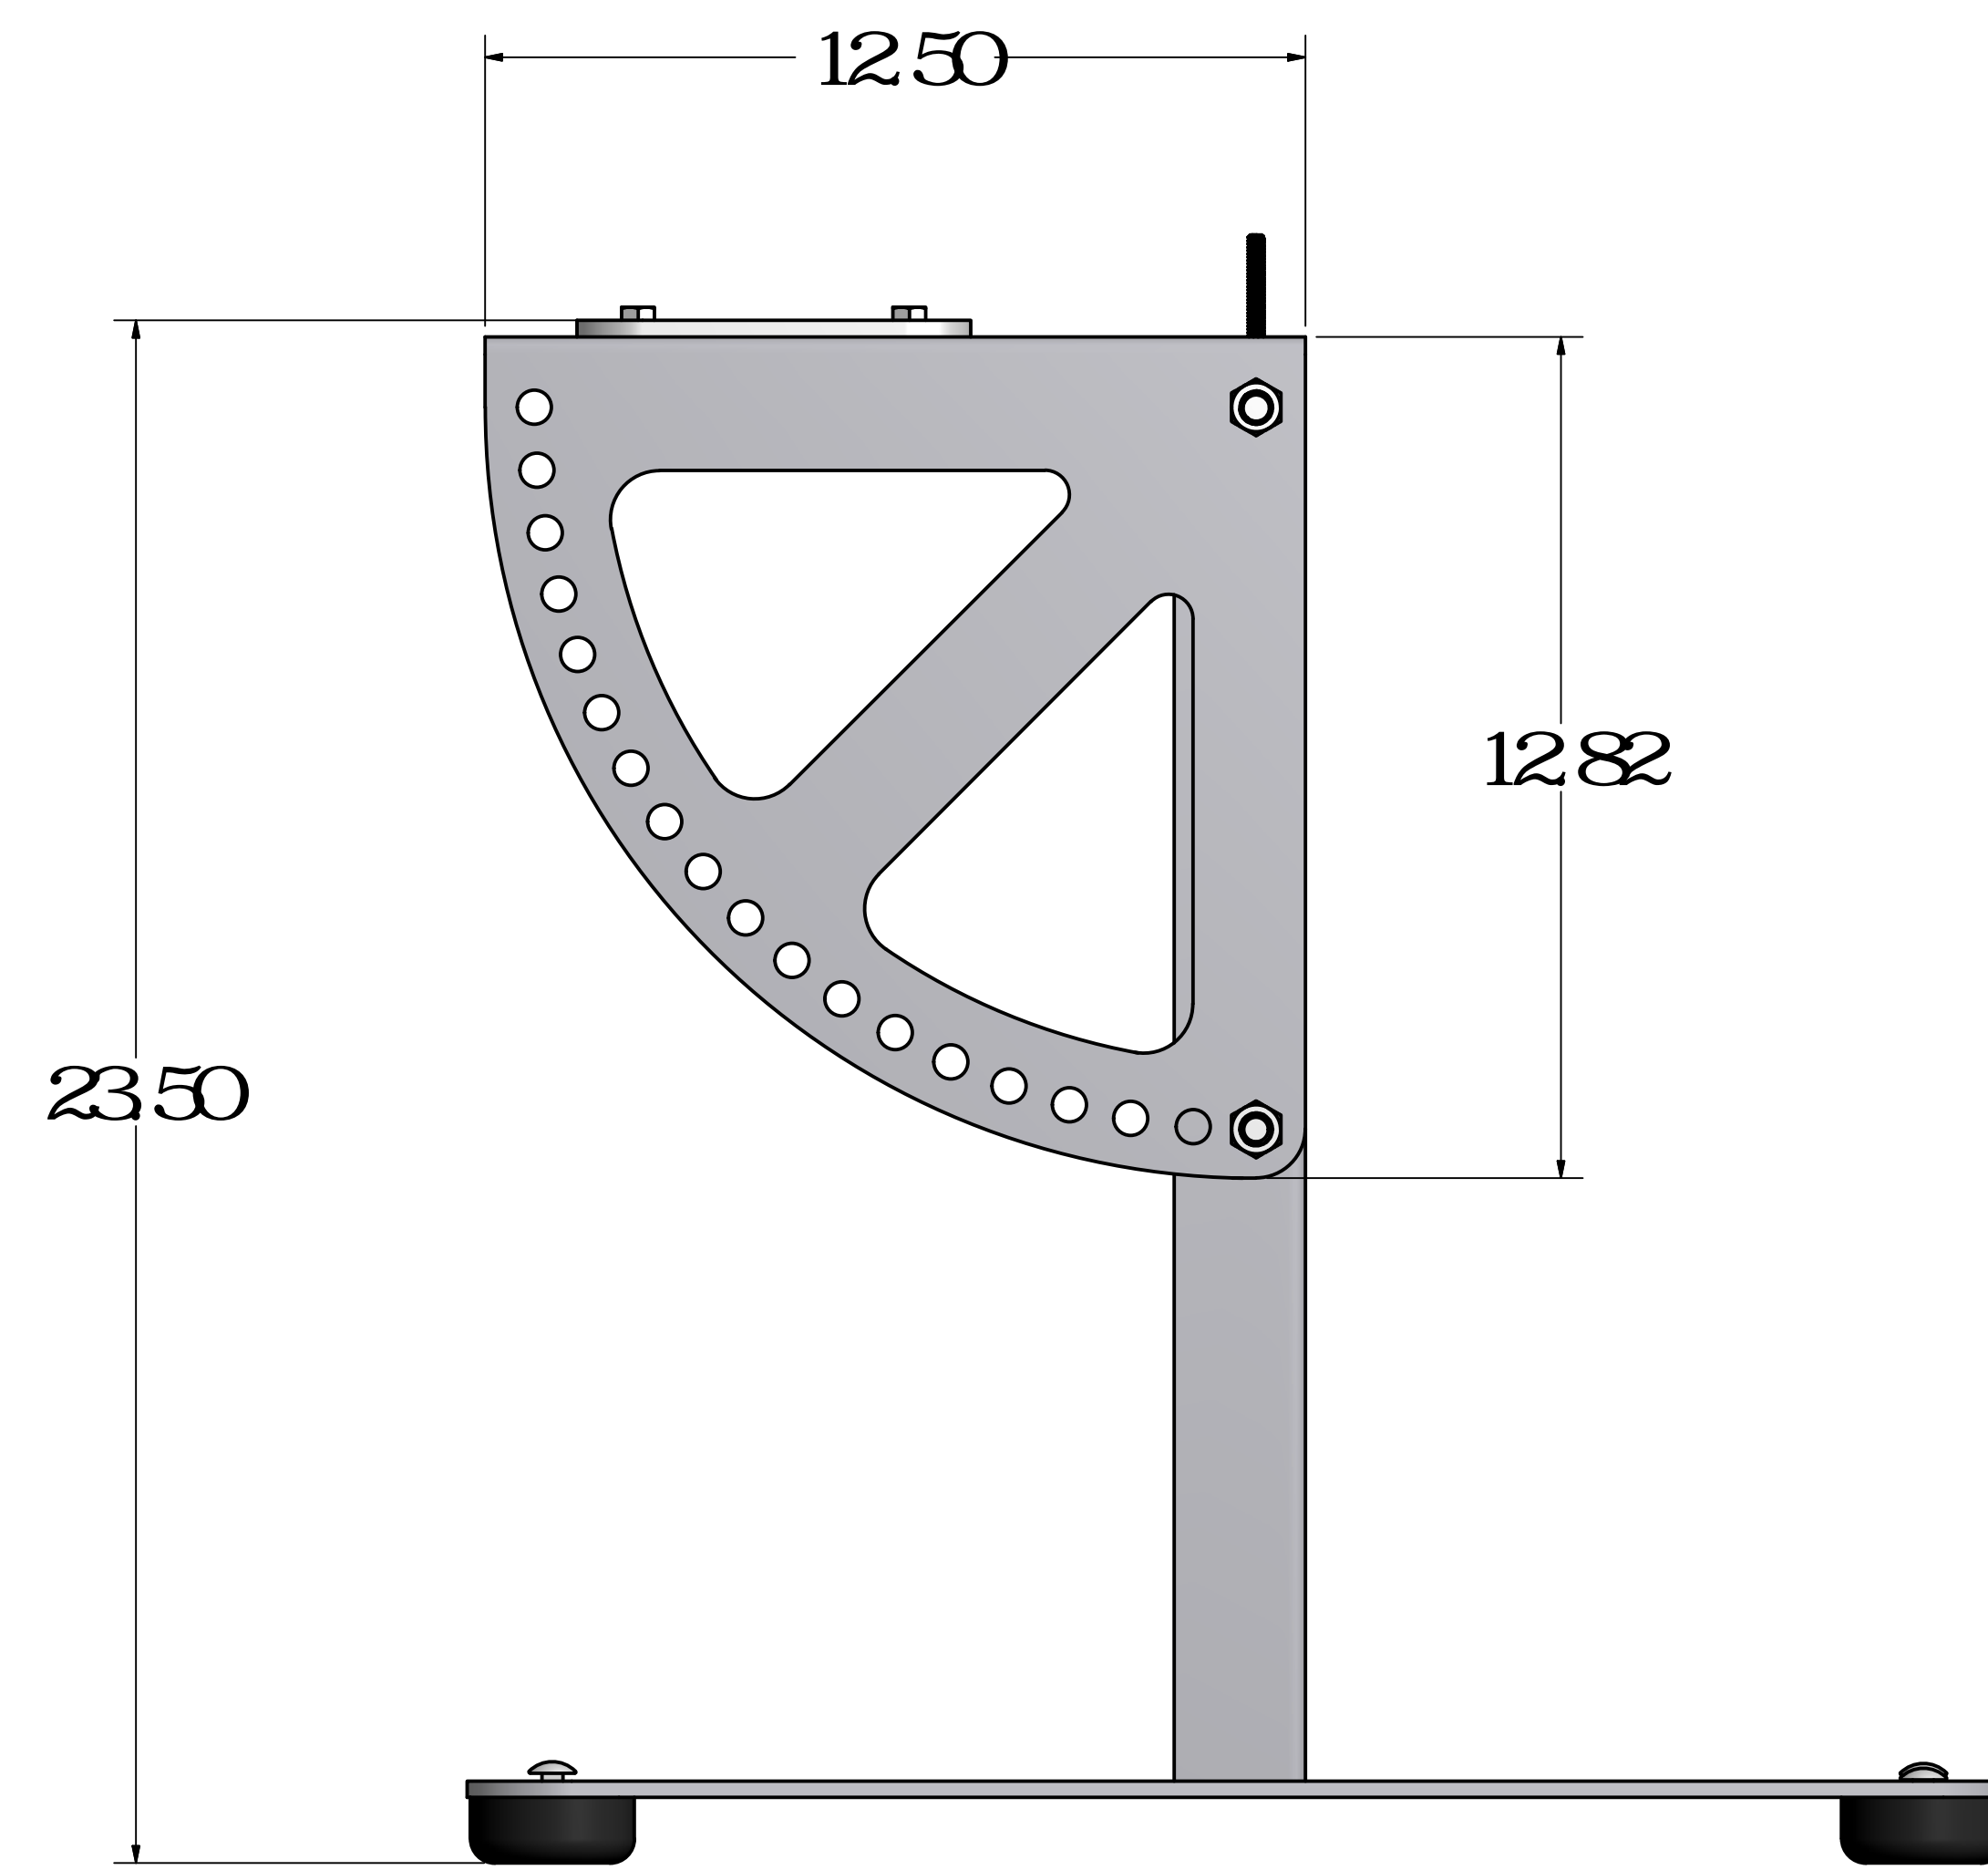

# G3000 ADJUSTABLE STAND

REVISION HISTORY

REV.#	DATE
A	13/09/2016

G3000 ADJUSTABLE STAND W/ G3000