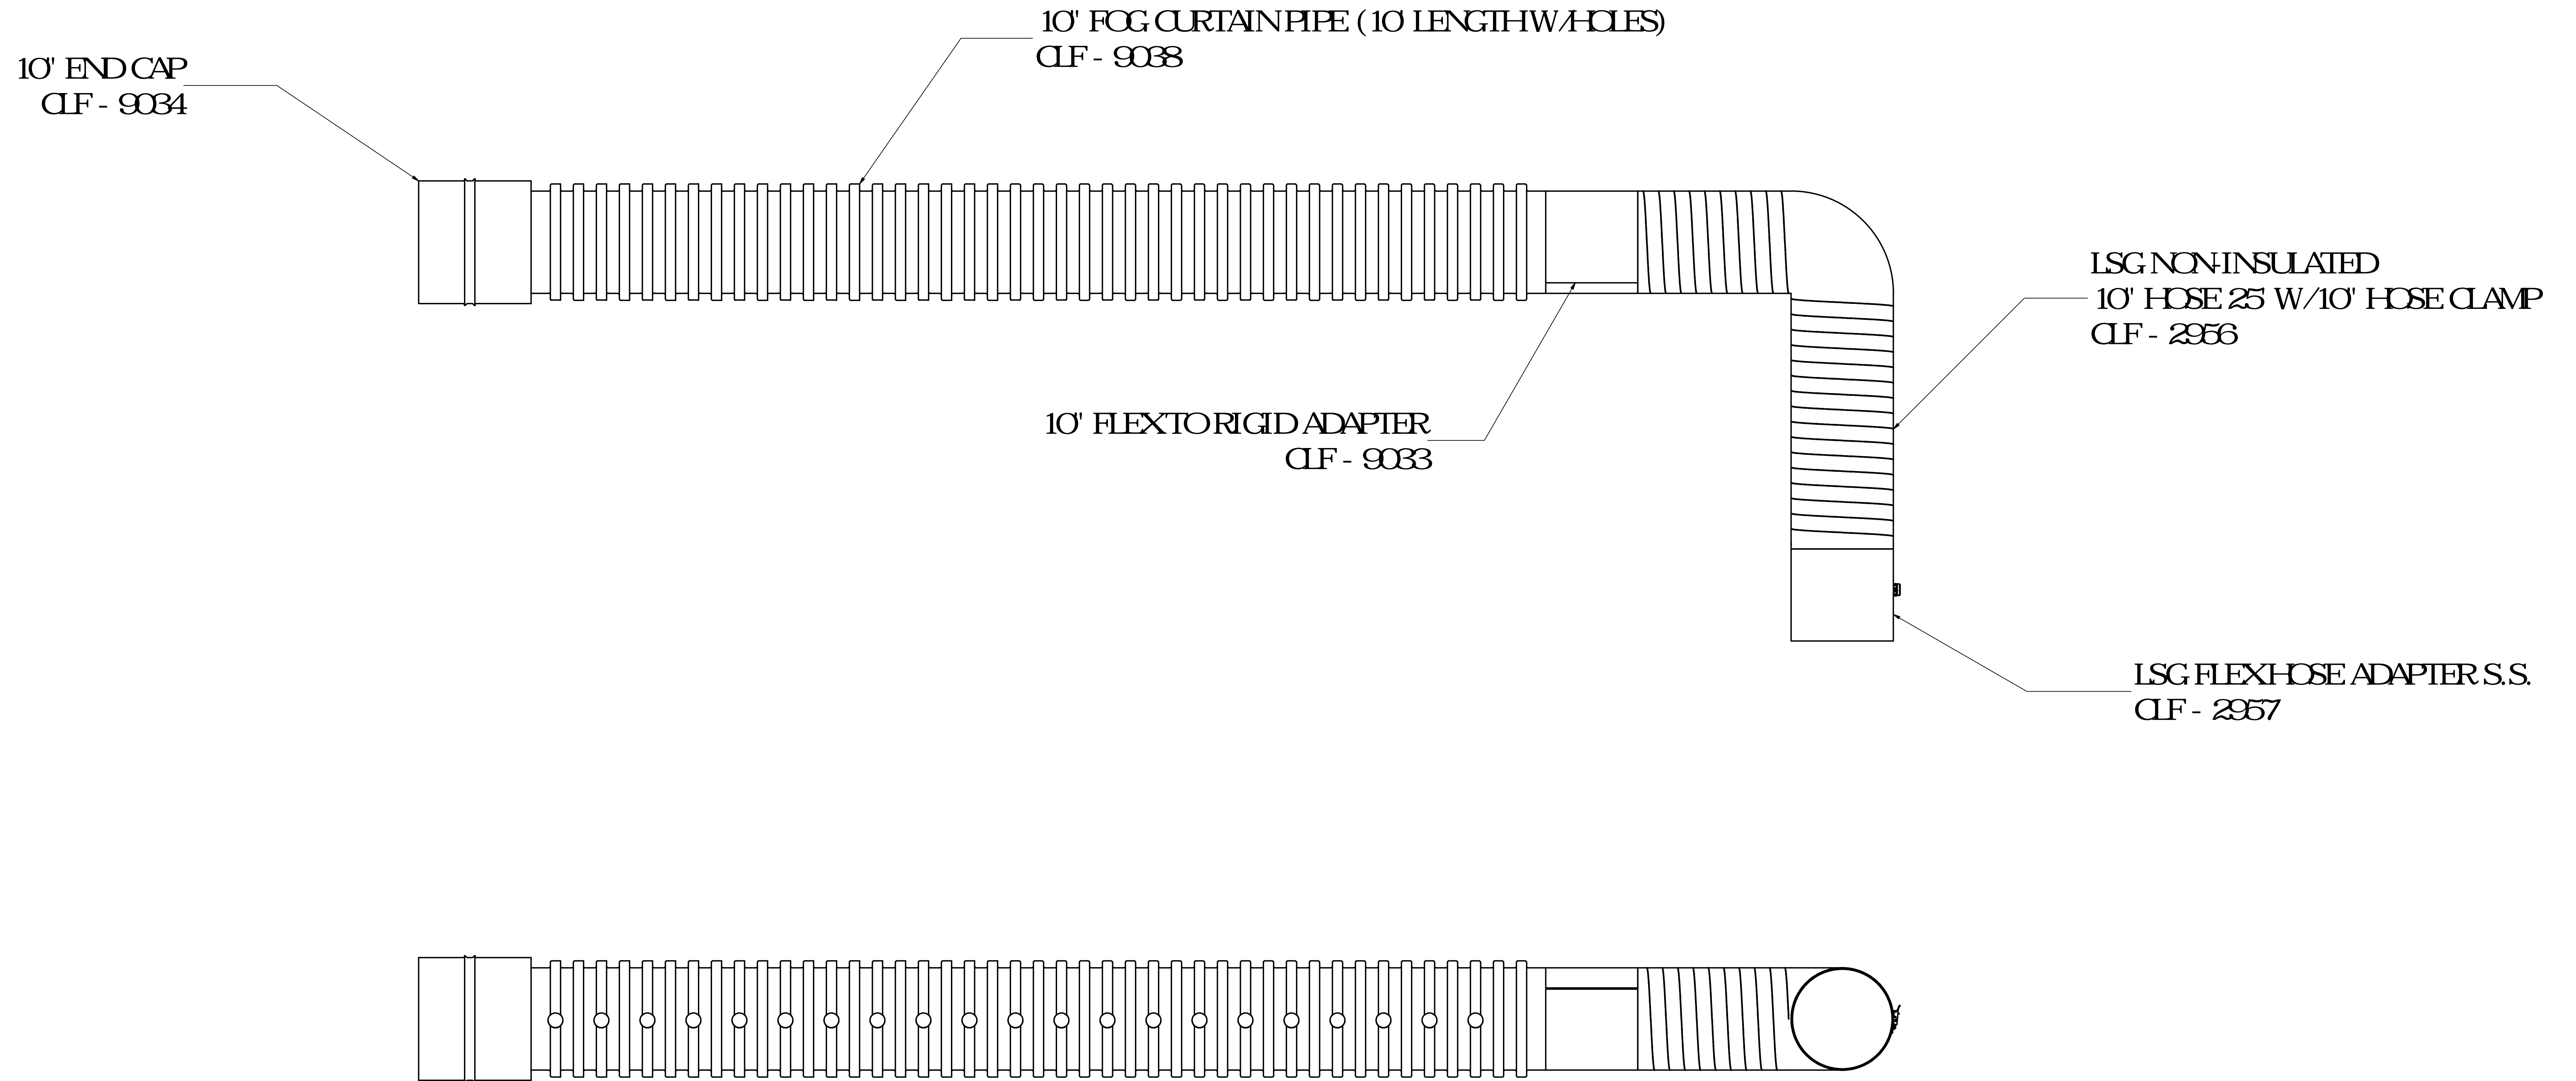

# FOG CURTAIN WITH FLEXHOSE

# FOG CURTAIN WITH FLEXHOSE & FITTINGS

10' 90° ELBOW  
CLF - 9036

10' TEE  
CLF - 9035

LSG Y-SPLITTER 10X2-10  
CLF - 2949

10' FOG CURTAIN COUPLER  
CLF - 9040

REVISION HISTORY

REV-#	DATE
A	28/12/2016