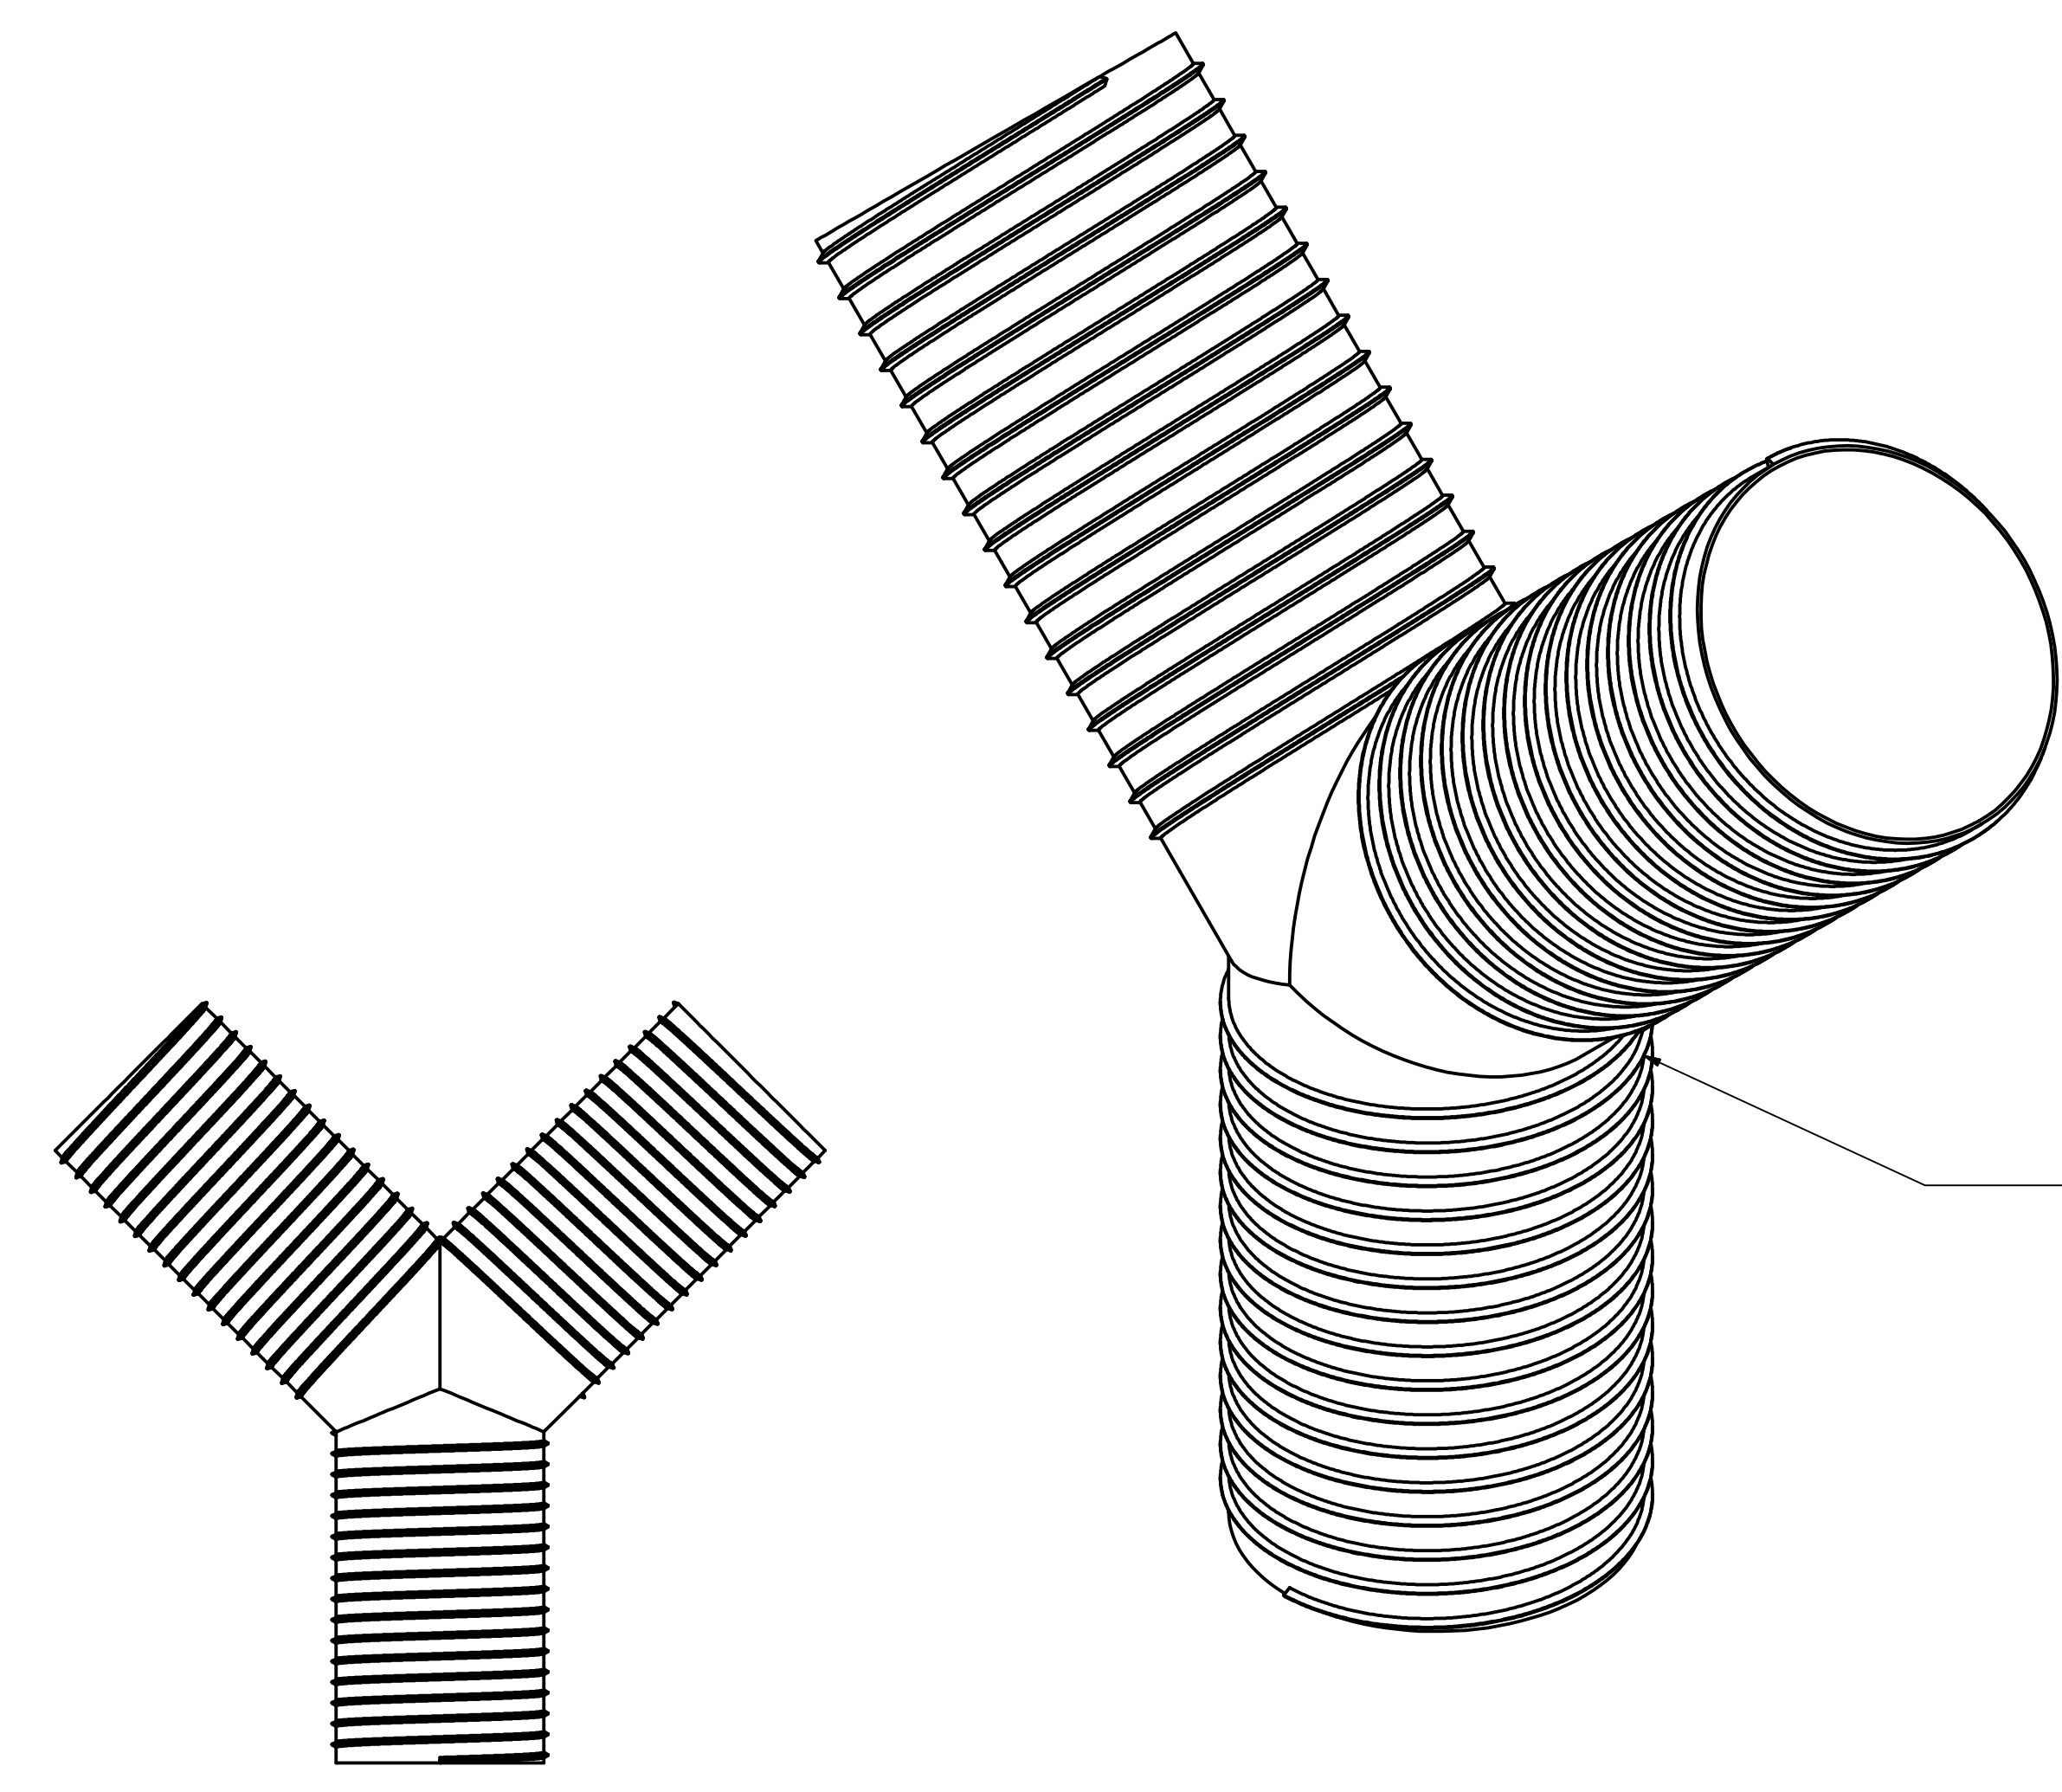

# FOG CURTAIN WITH FLEXHOSE

# FOG CURTAIN WITH FLEXHOSE & FITTINGS

10' 90° ELBOW  
CLF - 9036

10' TEE  
CLF - 9035

LSG Y-SPLITTER 10X2-10  
CLF - 2949

10' FOG CURTAIN COUPLER  
CLF - 9040

REVISION HISTORY

REV-#	DATE
A	28/12/2016