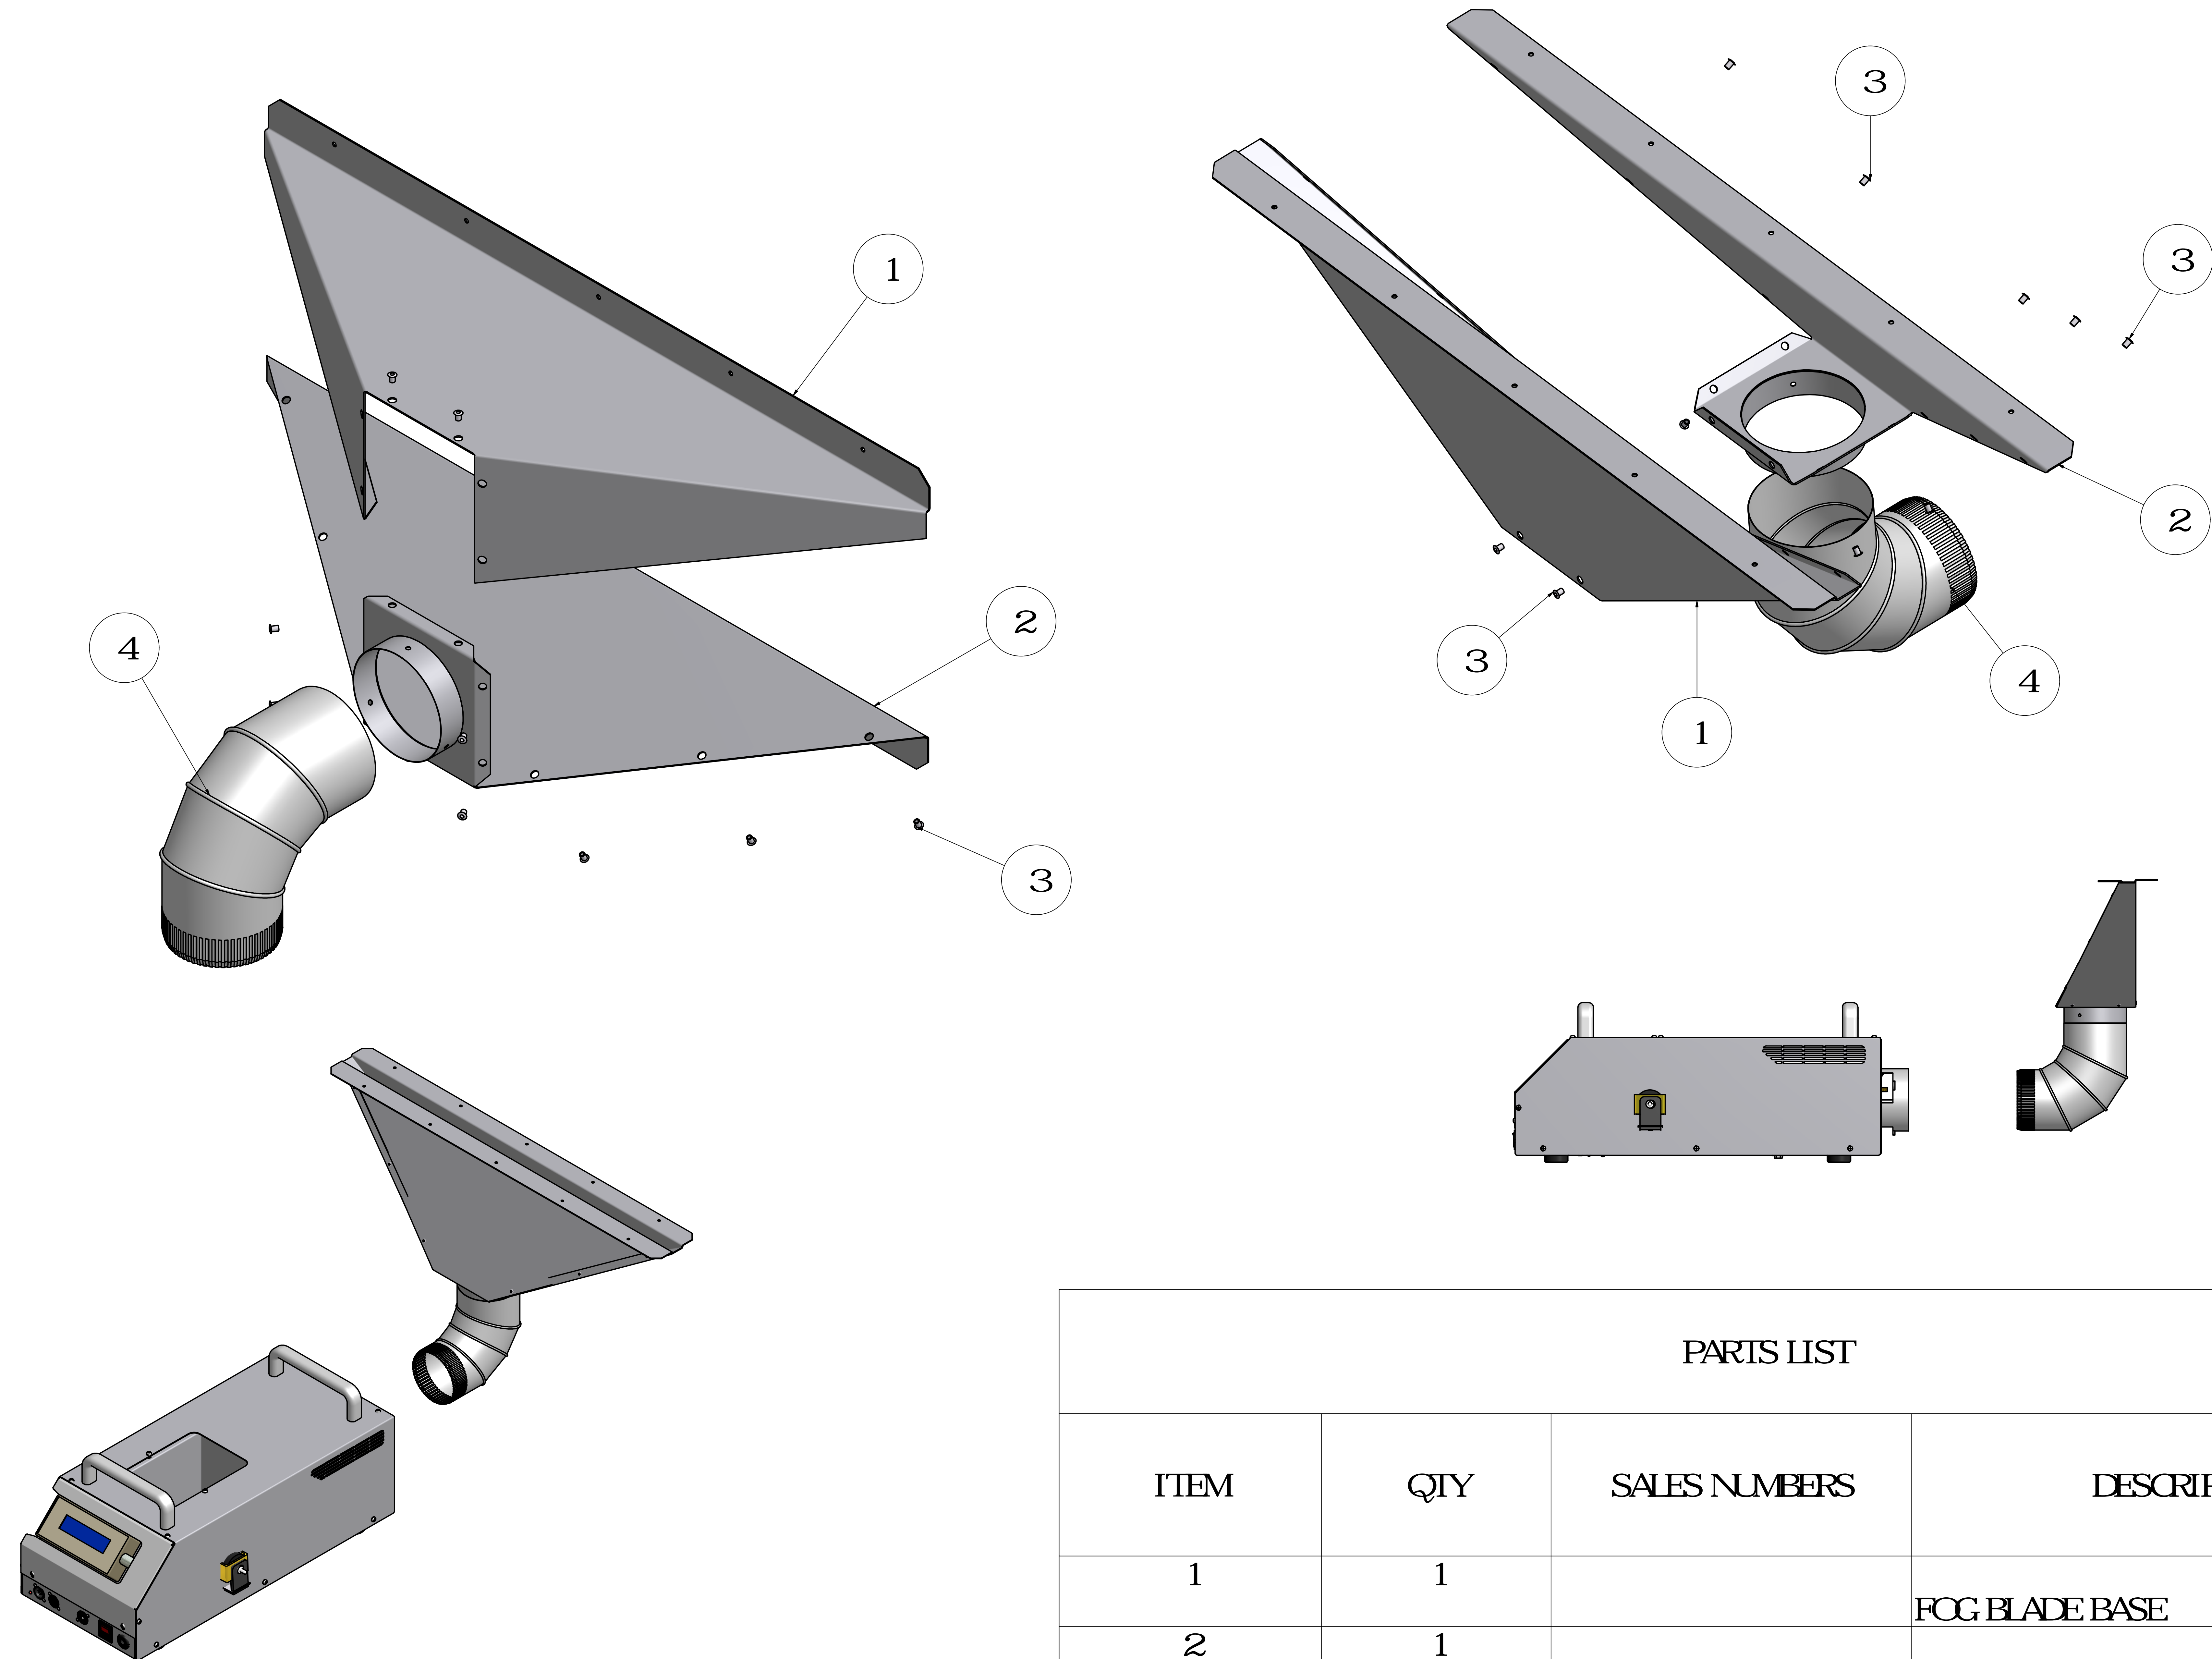

REVISION HISTORY

REV-#	DATE
A	13/09/2016

G3000 WITH FOG BLADE

PARTS LIST

ITEM	QTY	SALES NUMBERS	DESCRIPTION
1	1		FOG BLADE BASE
2	1		FOG BLADE INSERT WELDMENT
3	12		1/4" X 1/2" ALUMINUM POP RIVET
4	1		4" X 90 DEG ALUMINUM ELBOW