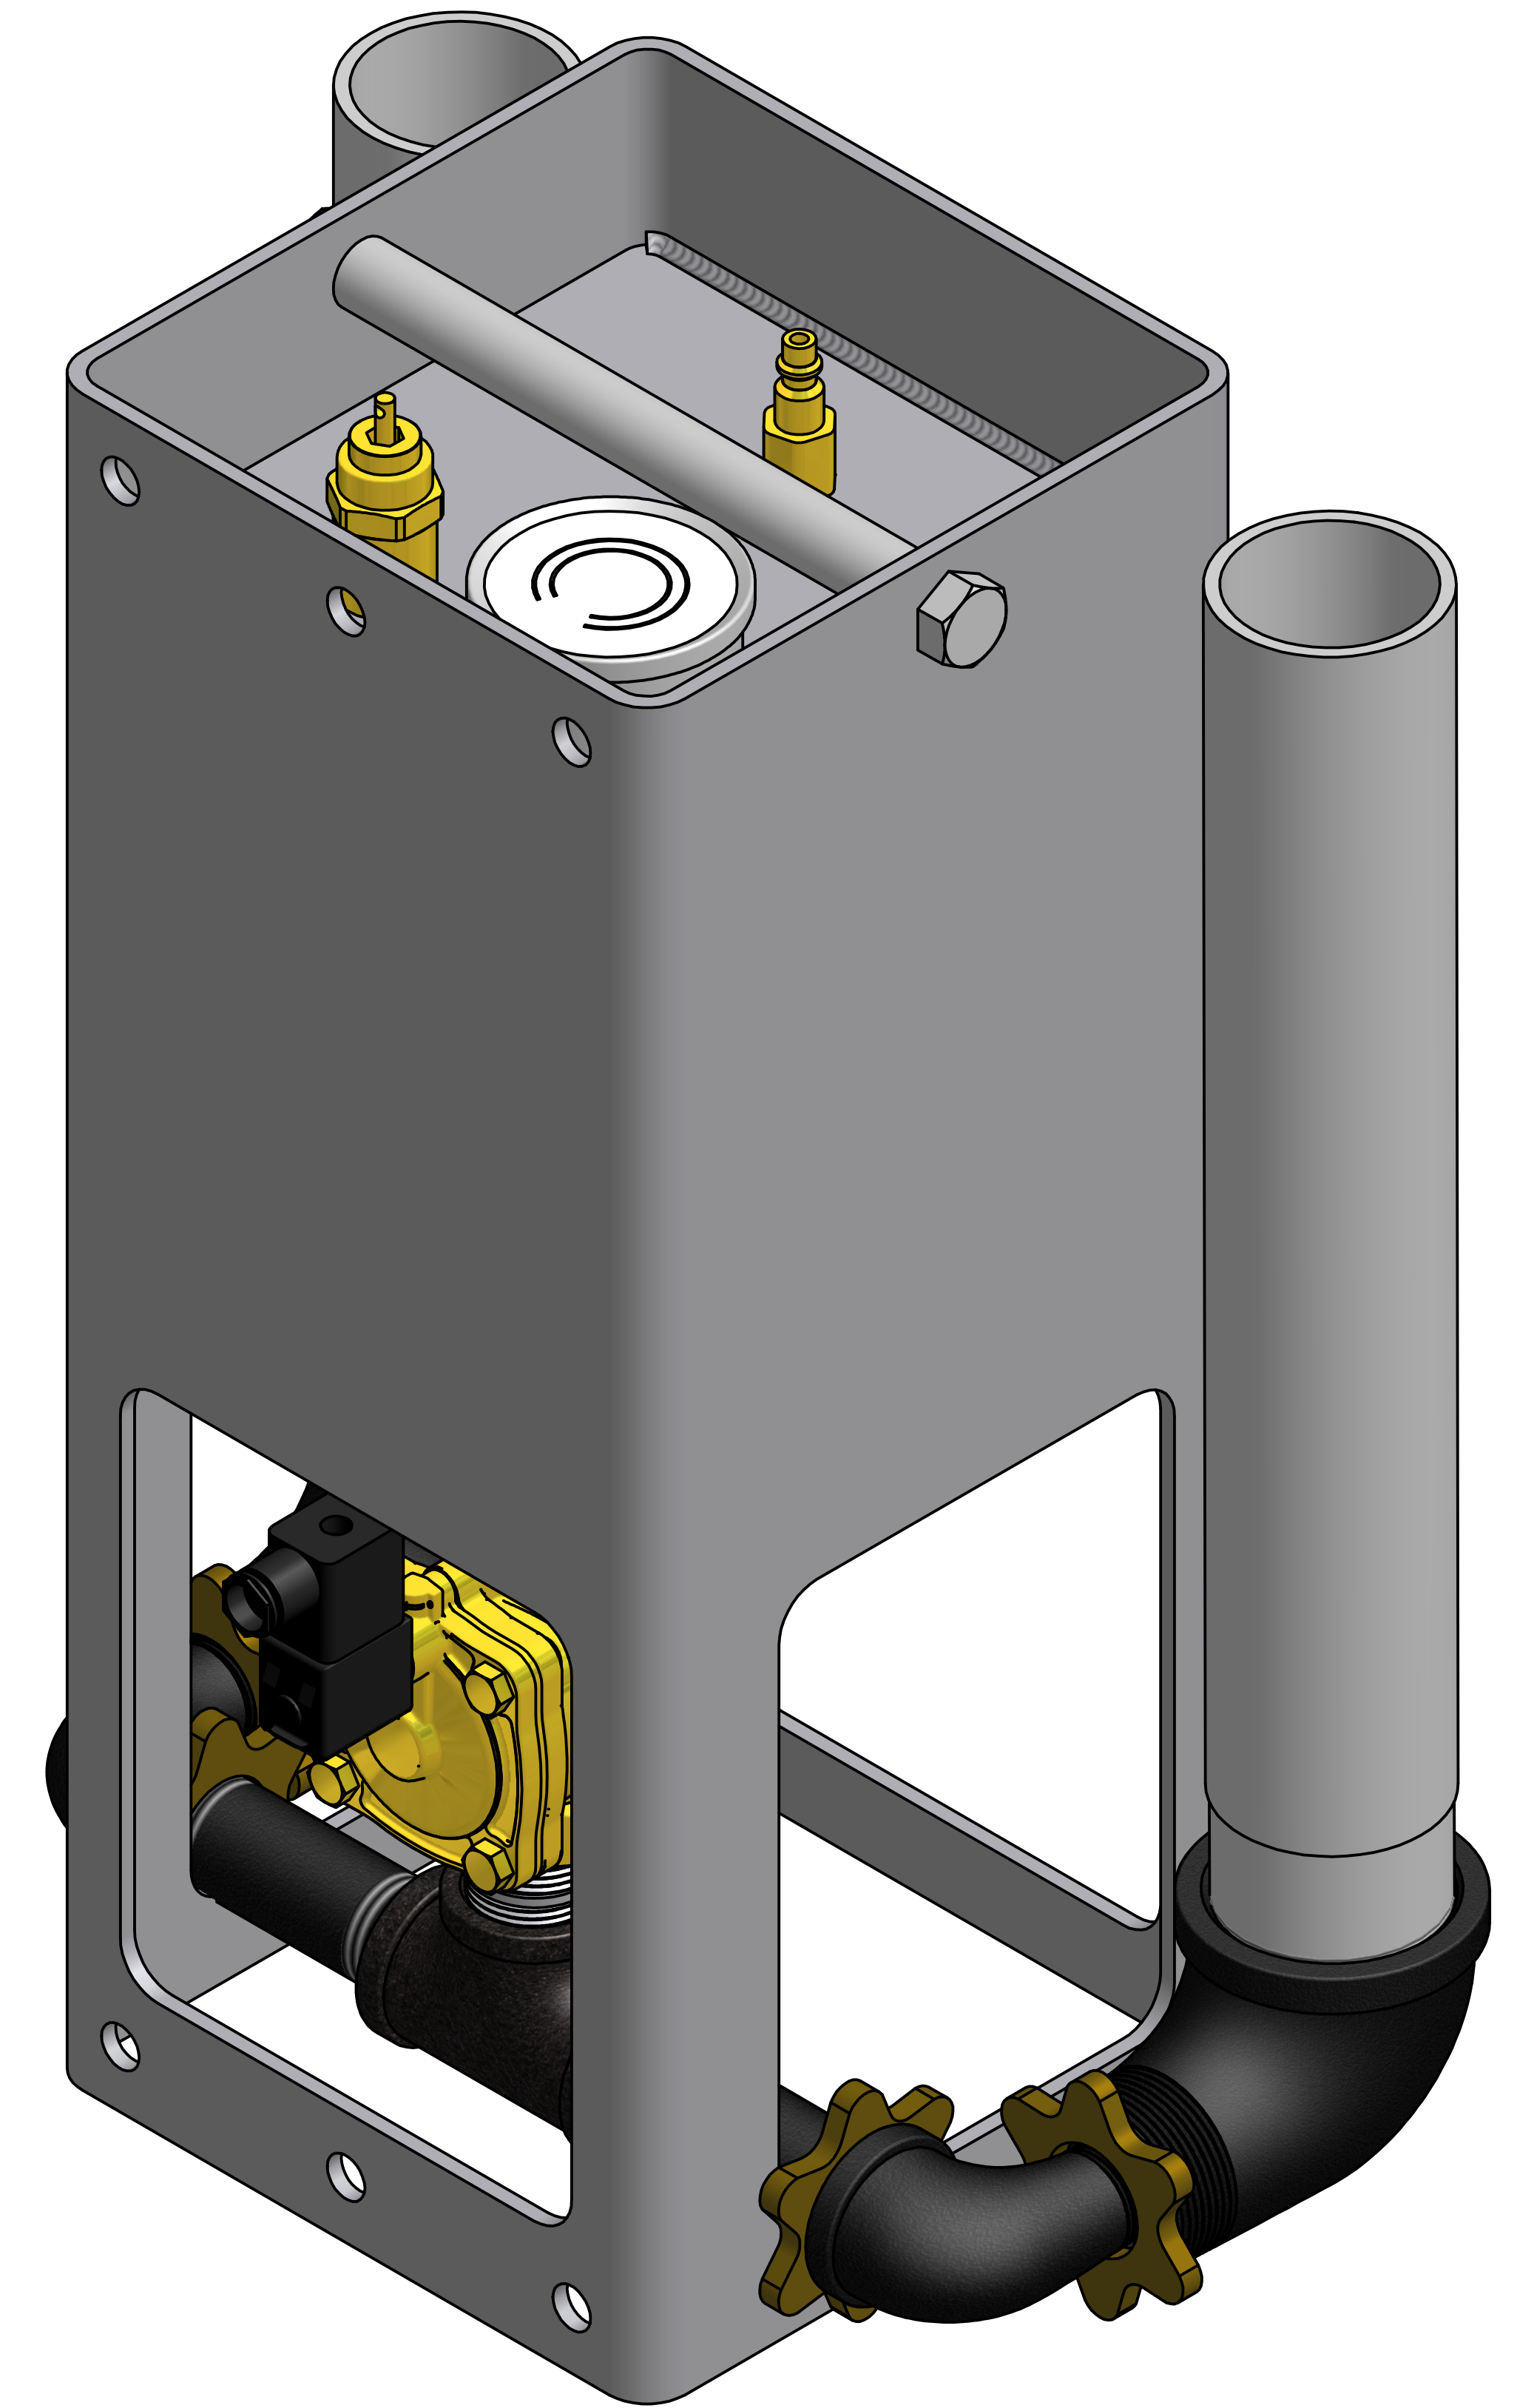

# AIR CANNON 110V/220V R-B

PARTS LIST

ITEM	QTY	SALES NUMBER	DESCRIPTION
1	1	CXP 4028	AIR CANNON 1" TEE BLACK PIPE
2	2	CXP 4022	AIR CANNON 1" X4" BLACK NIPPLE
3	4	CXP 4032	AIR CANNON JAM NUT
4	2	CXP 4024	AIR CANNON 1" STREET 90° ELBOW
5	1	CXP 4040 CXP 4042	AIR CANNON SOLENOID 110V AIR CANNON SOLENOID 220V
6	1		AIR CANNON TANK WELDMENT
7	1	CXP 4044	AIR CANNON BRASS RELIEF VALVE
8	1	CXP 1036	PRESSURE GUAGE STEAMERS BACK
9	1	CXP 4035	AIR CANNON TANK HANDLE
10	2	CXP 4030	#9/16 12 X 1" HEXBOLT B/O
11	1	CXP 4046	6 ft POWER CORD/ AIR CANNON
12	2	CXP 4026	AIR CANNON 2' X 1" REDUCER 90° ELBOW
13	2	CXP 4036	AIR CANNON TANK TUBE
14	2	CXP 4020	AIR CANNON 1" CLOSE BLACK NIPPLE
15	1	CXP 4039	AIR CANNON BRASS FILL INLET AIR VALVE

AIR CANNON 110V/ 220V  
R-B

REVISION HISTORY	
REV-#	DATE
B	29/11/2017