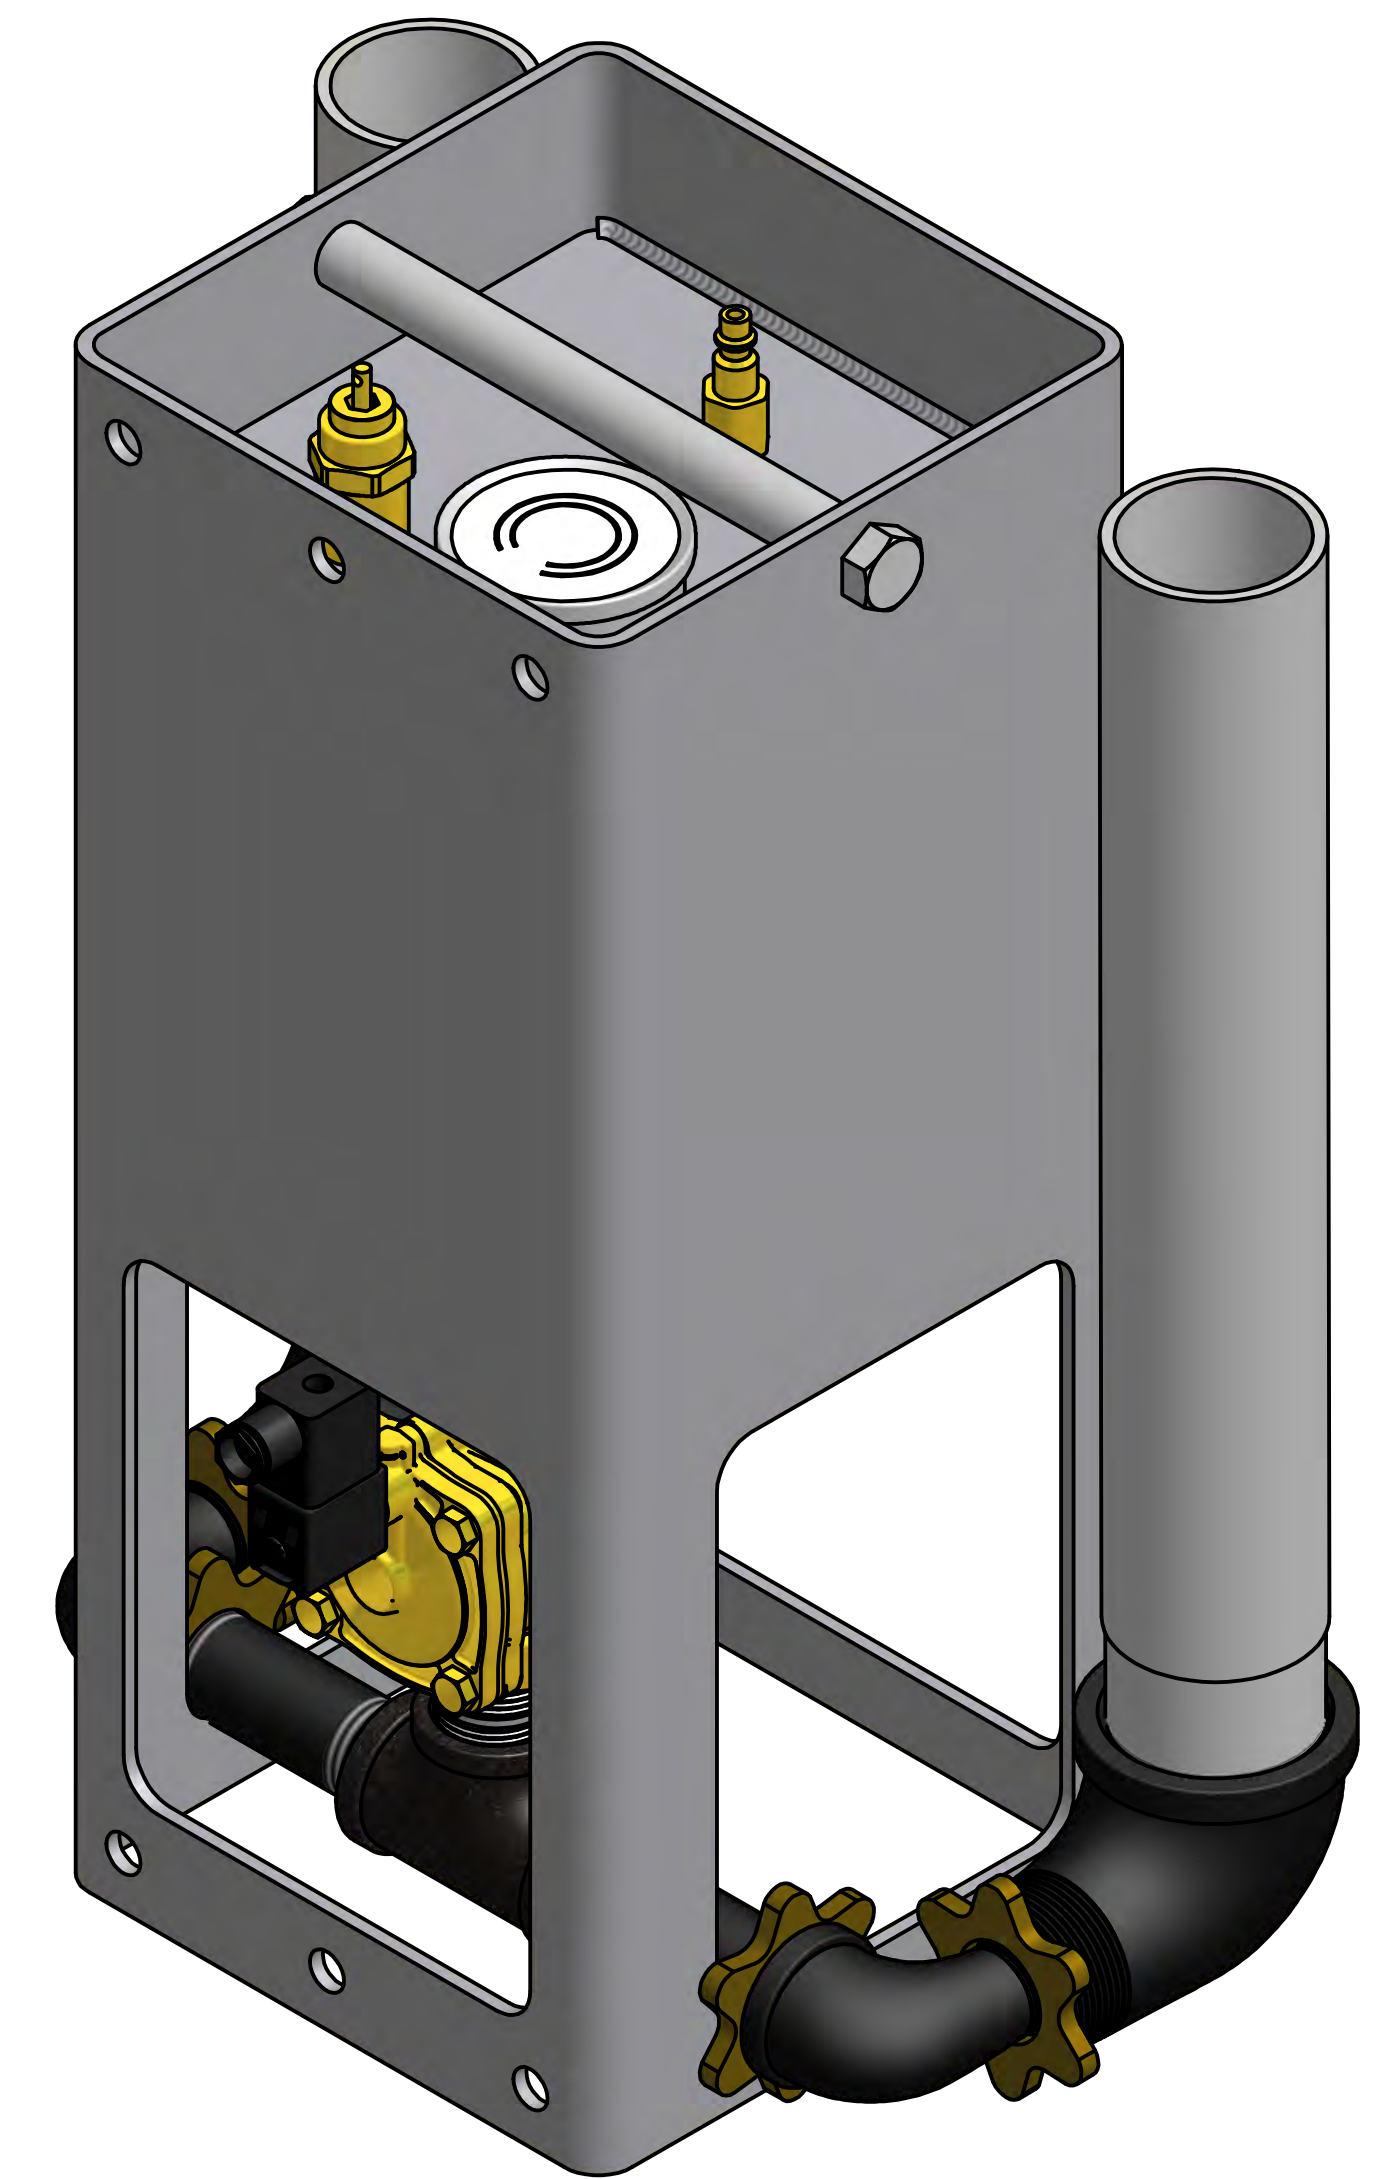

# AIR CANNON 110V/220V R-B

PARTS LIST

ITEM	QTY	SALES NUMBER	DESCRIPTION
1	1	CXP 4028	AIR CANNON 1" TEE BLACK PIPE
2	2	CXP 4022	AIR CANNON 1" X4" BLACK NIPPLE
3	4	CXP 4032	AIR CANNON JAM NUT
4	2	CXP 4024	AIR CANNON 1" STREET 90° ELBOW
5	1	CXP 4040 CXP 4042	AIR CANNON SOLENOID 110V AIR CANNON SOLENOID 220V
6	1		AIR CANNON TANK WELDMENT
7	1	CXP 4044	AIR CANNON BRASS RELIEF VALVE
8	1	CXP 1036	PRESSURE GUAGE STEAMERS BACK
9	1	CXP 4035	AIR CANNON TANK HANDLE
10	2	CXP 4030	#9/16 12 X 1" HEXBOLT B/O
11	1	CXP 4046	6 ft POWER CORD/ AIR CANNON
12	2	CXP 4026	AIR CANNON 2' X 1" REDUCER 90° ELBOW
13	2	CXP 4036	AIR CANNON TANK TUBE
14	2	CXP 4020	AIR CANNON 1" CLOSE BLACK NIPPLE
15	1	CXP 4039	AIR CANNON BRASS FILL INLET AIR VALVE

AIR CANNON 110V/ 220V  
R-B

REVISION HISTORY	
REV-#	DATE
B	29/11/2017