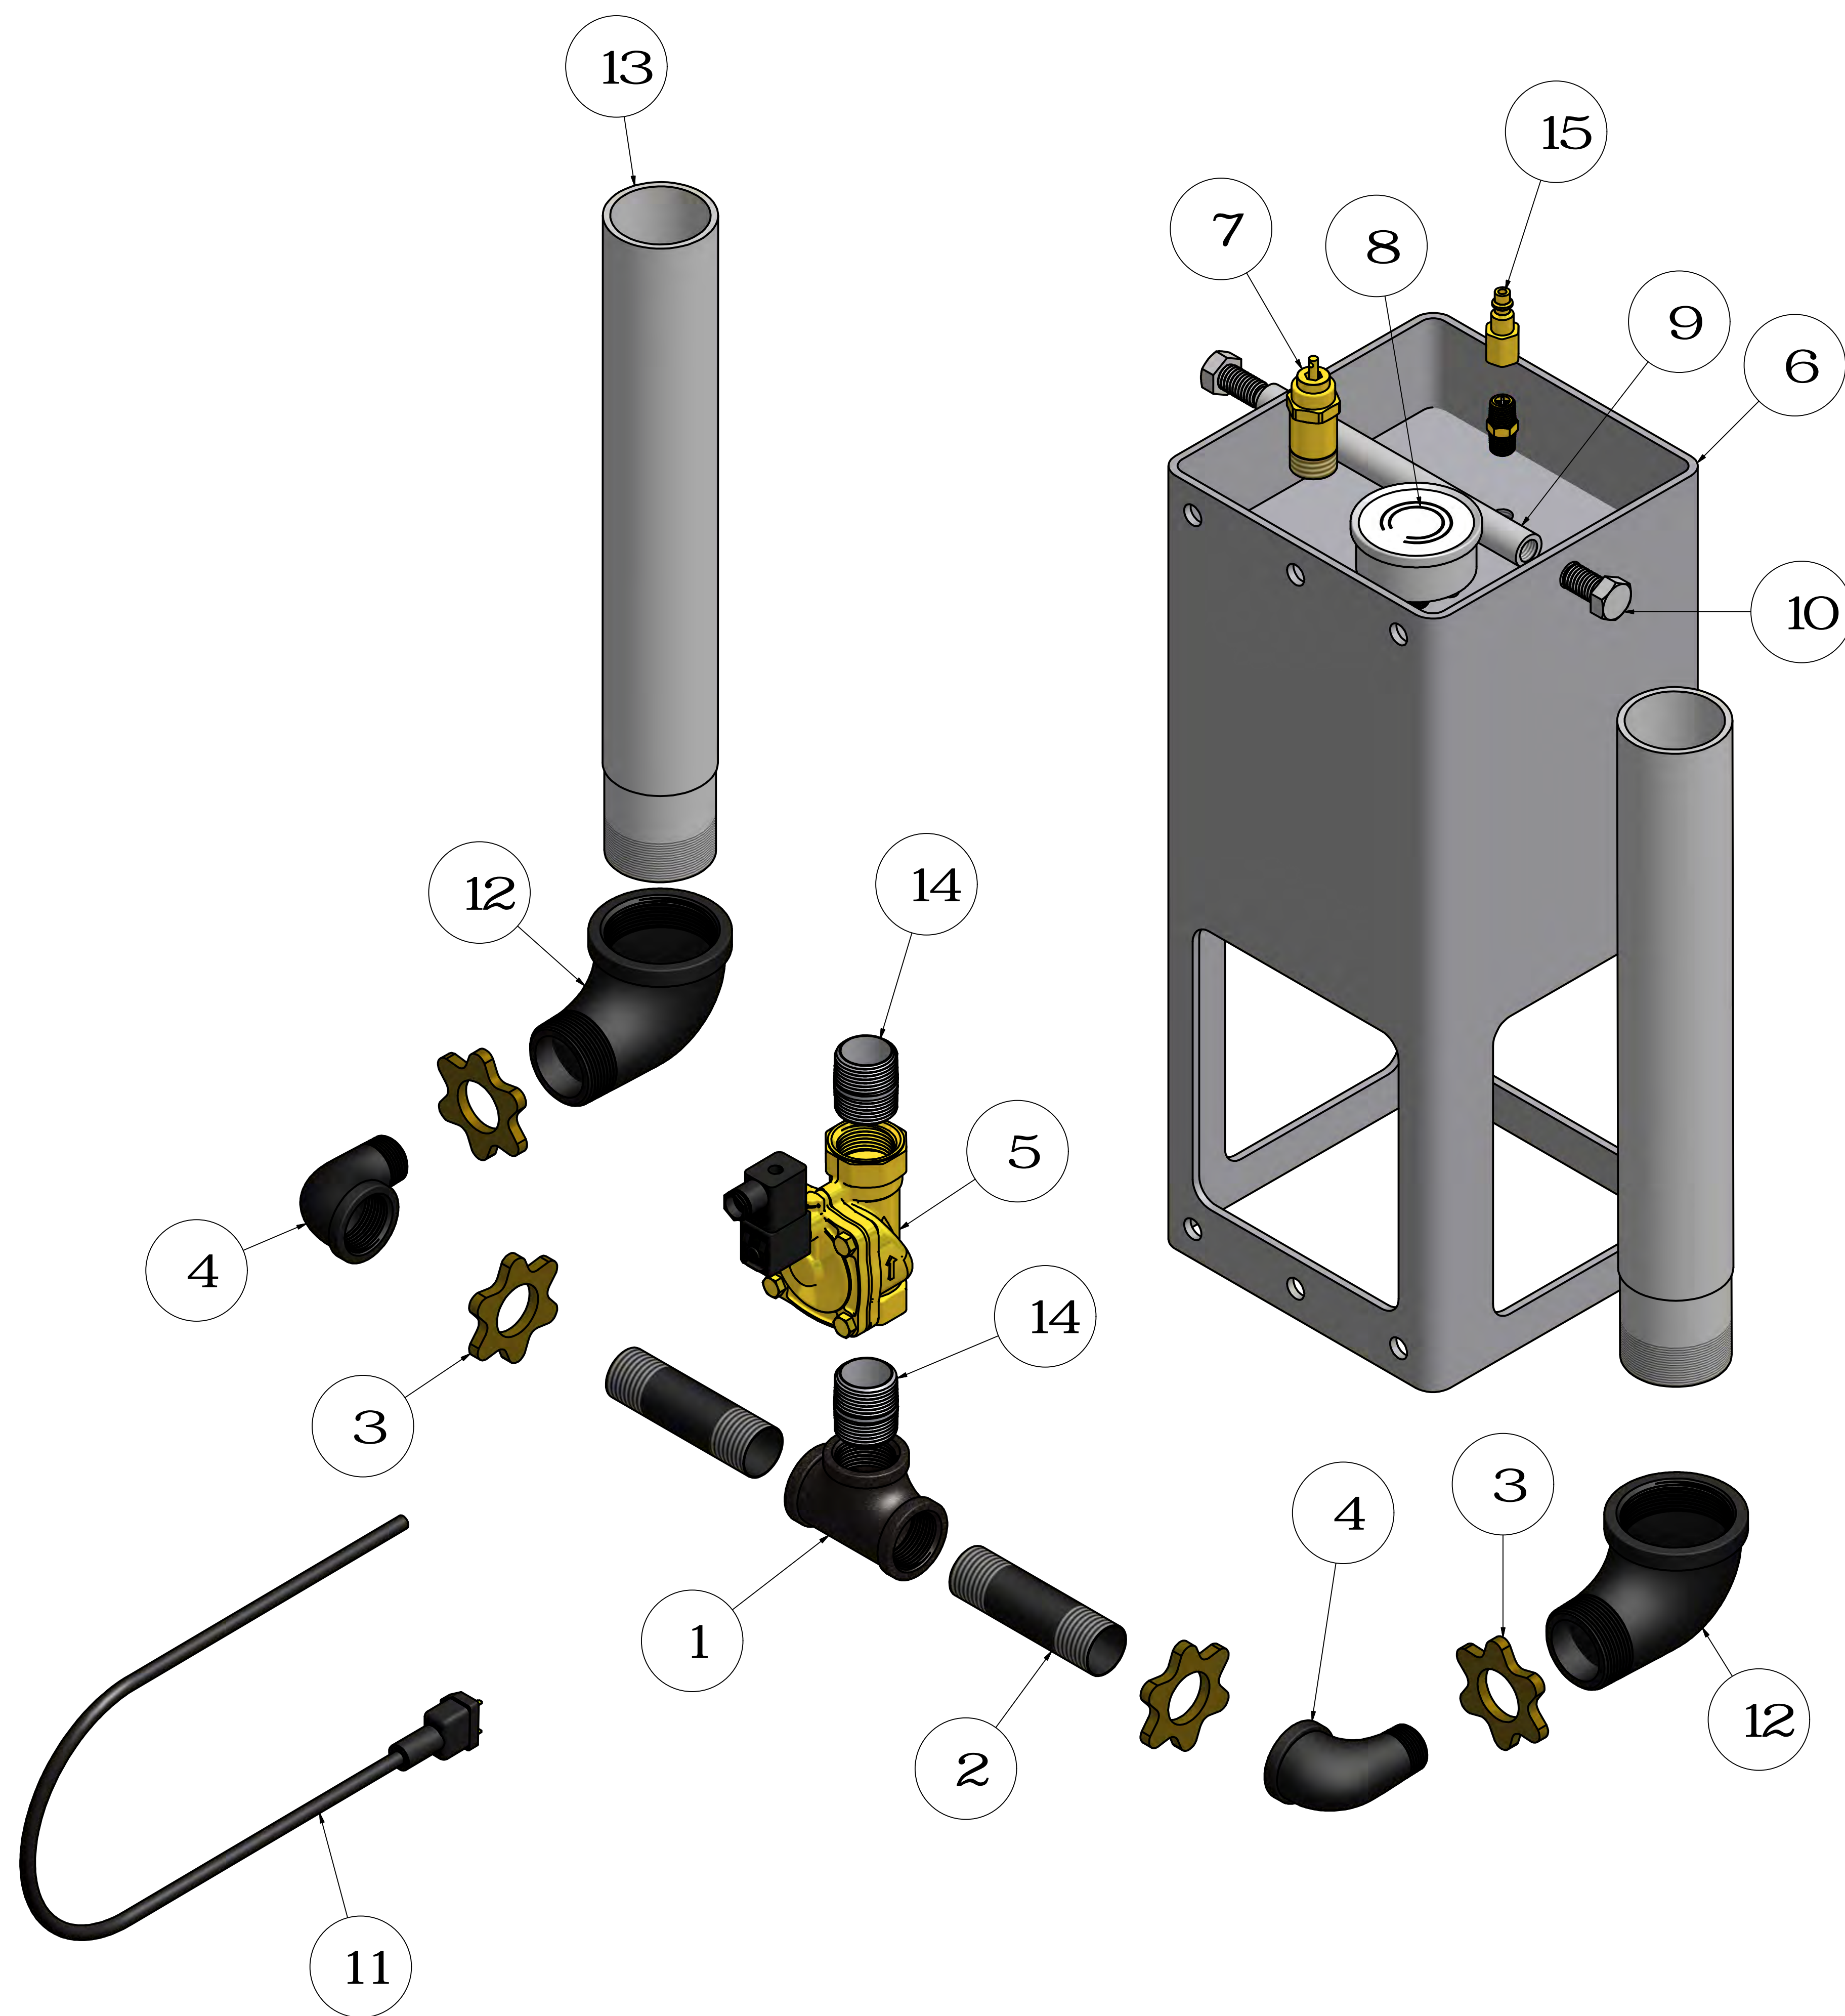

# AIR CANNON 110V/220V R-B

PARTS LIST

ITEM	QTY	SALES NUMBER	DESCRIPTION
1	1	CXP 4028	AIR CANNON 1" TEE BLACK PIPE
2	2	CXP 4022	AIR CANNON 1" X4" BLACK NIPPLE
3	4	CXP 4032	AIR CANNON JAM NUT
4	2	CXP 4024	AIR CANNON 1" STREET 90° ELBOW
5	1	CXP 4040 CXP 4042	AIR CANNON SOLENOID 110V AIR CANNON SOLENOID 220V
6	1		AIR CANNON TANK WELDMENT
7	1	CXP 4044	AIR CANNON BRASS RELIEF VALVE
8	1	CXP 1036	PRESSURE GUAGE STEAMERS BACK
9	1	CXP 4035	AIR CANNON TANK HANDLE
10	2	CXP 4030	#9/16 12 X 1" HEXBOLT B/O
11	1	CXP 4046	6 ft POWER CORD/ AIR CANNON
12	2	CXP 4026	AIR CANNON 2' X 1" REDUCER 90° ELBOW
13	2	CXP 4036	AIR CANNON TANK TUBE
14	2	CXP 4020	AIR CANNON 1" CLOSE BLACK NIPPLE
15	1	CXP 4039	AIR CANNON BRASS FILL INLET AIR VALVE

AIR CANNON 110V/ 220V  
R-B

REVISION HISTORY	
REV-#	DATE
B	29/11/2017