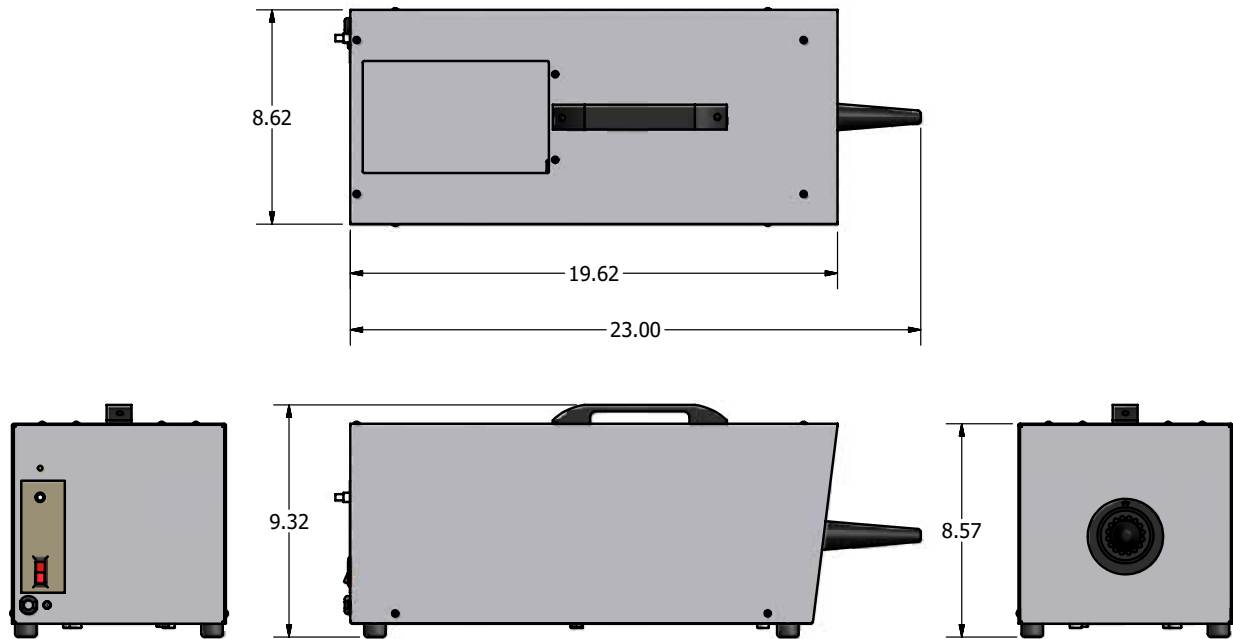

Technical Specifications

Model:	True North Snow Machine	
Part Number:	CLS 7200 True North Snow Machine - 120 Volt CLS 7250 True North Snow Machine - 220-240 Volt	
Length:	23in	58.4cm
Width:	8.62in	22cm
Height:	9.32in	23.7cm
Net Weight:	21lbs	8kg
Net Weight w/ fluid:	29lbs	13kg
Power Rating:	120 Volt A.C. 50/60 Hz. 9 Amps. 220-240 Volt A.C. 50/60 Hz. 4.5 Amps	
Fluid:	Ultratec Special Effects Snow Fluid	

Technical Drawings