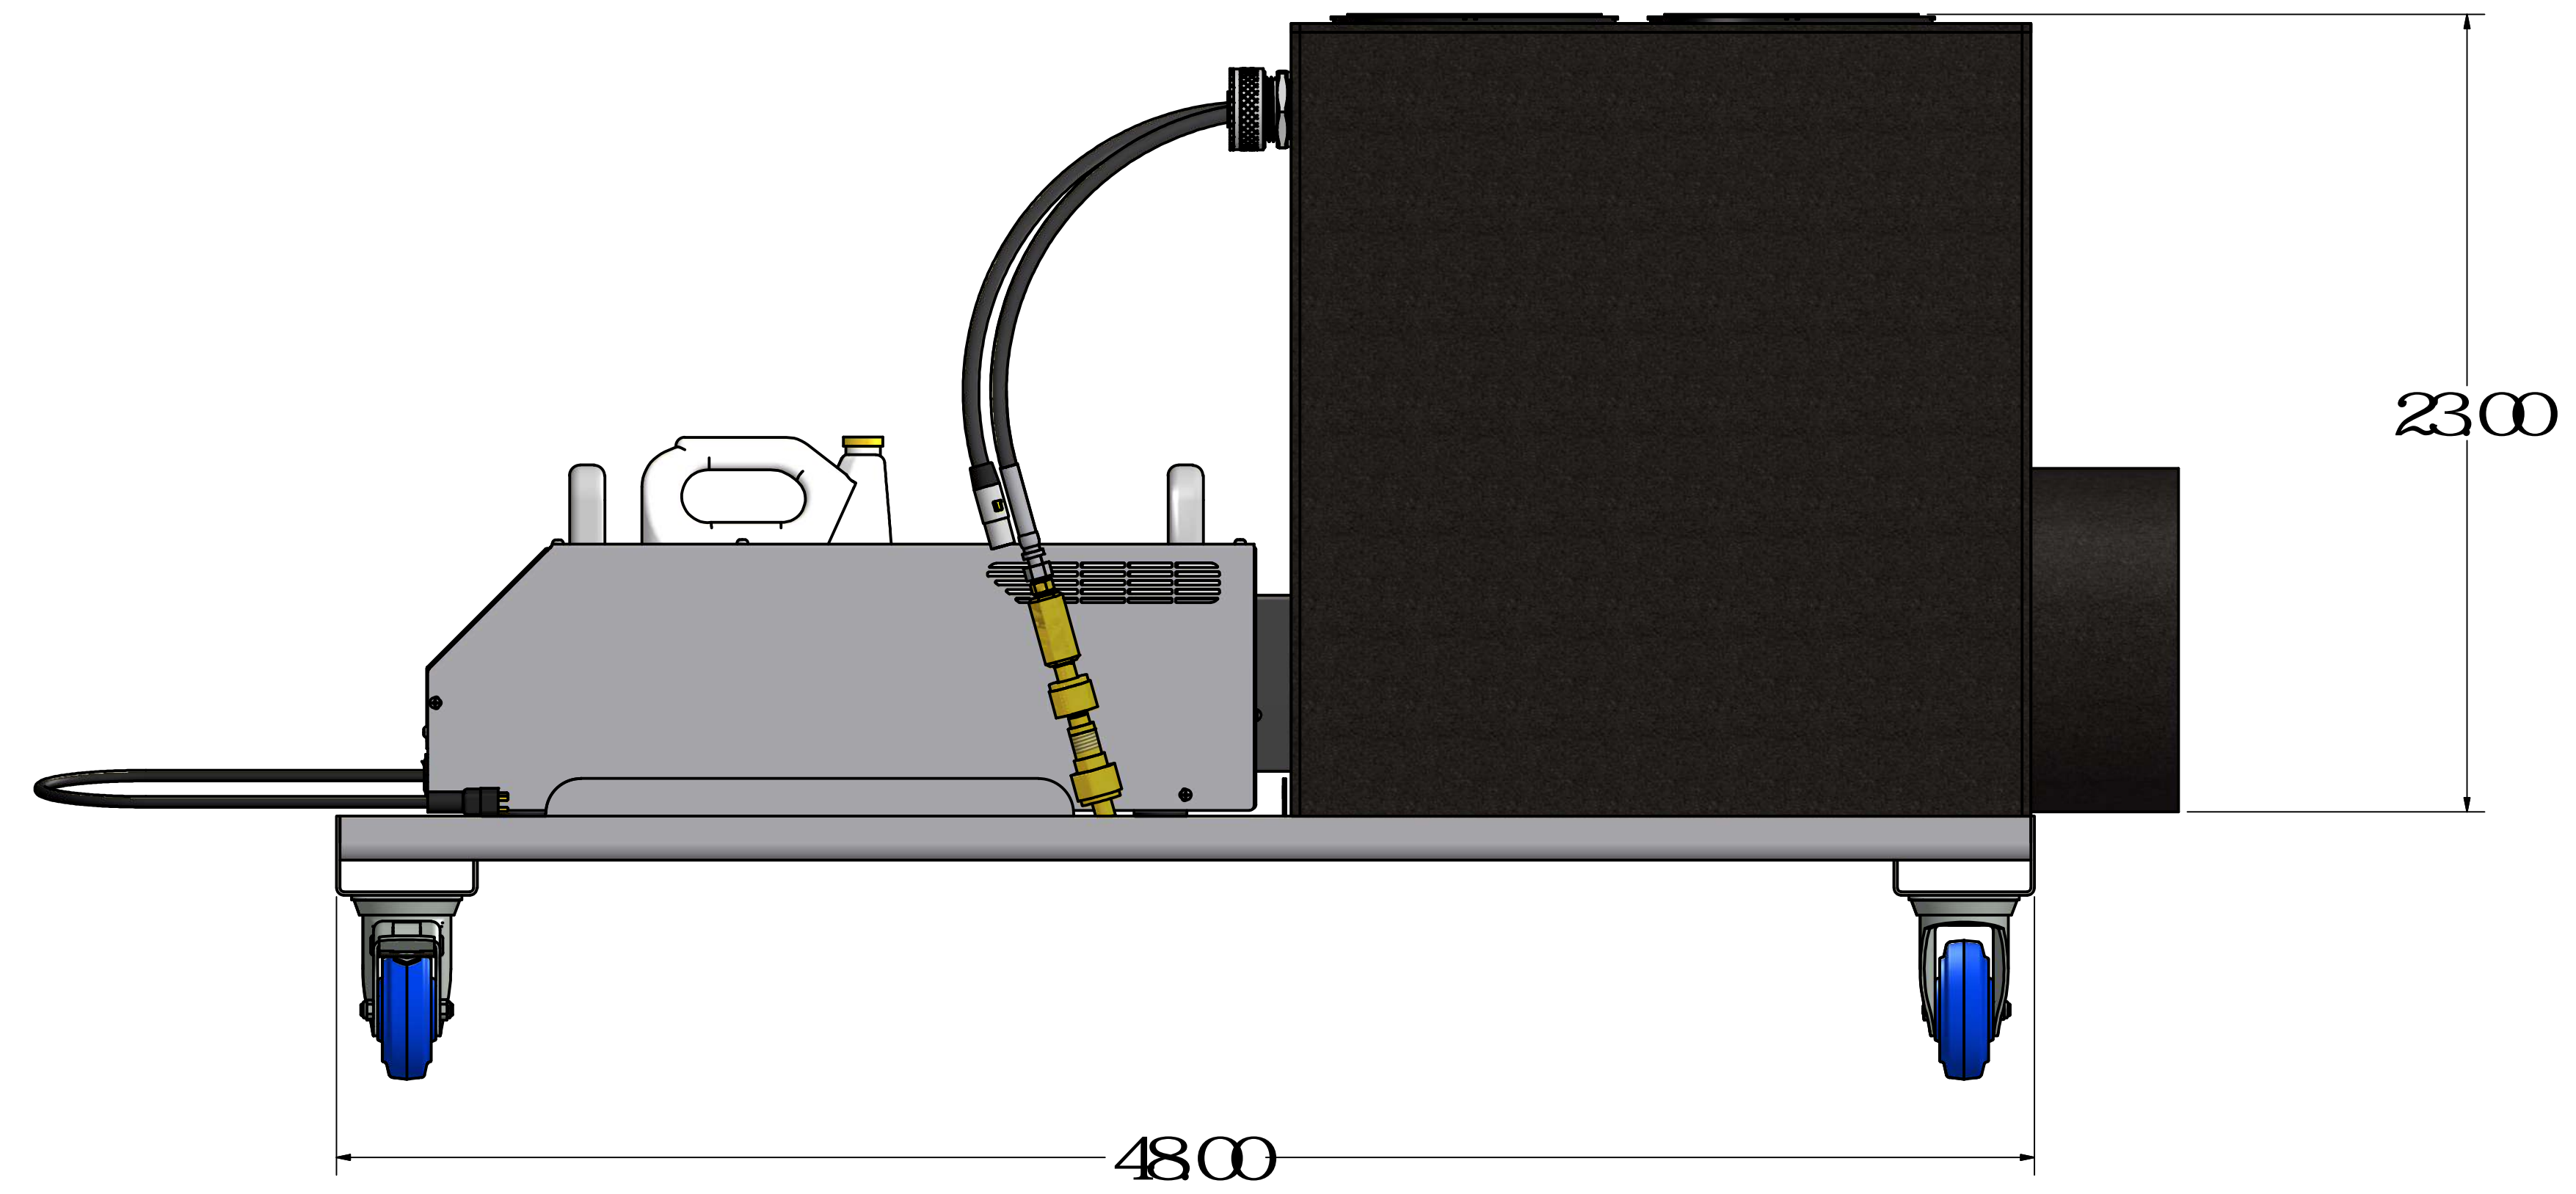

LSG MKII SYSTEM-CART

* LSG COMBO MKII SYSTEM WITH G3000 AS SHOWN

REVISION HISTORY

REV.#	DATE
A	22/03/2017

LSG MKII SYSTEM-CART

* LSG COMBO MKII SYSTEM WITH IG3000 AS SHOWN