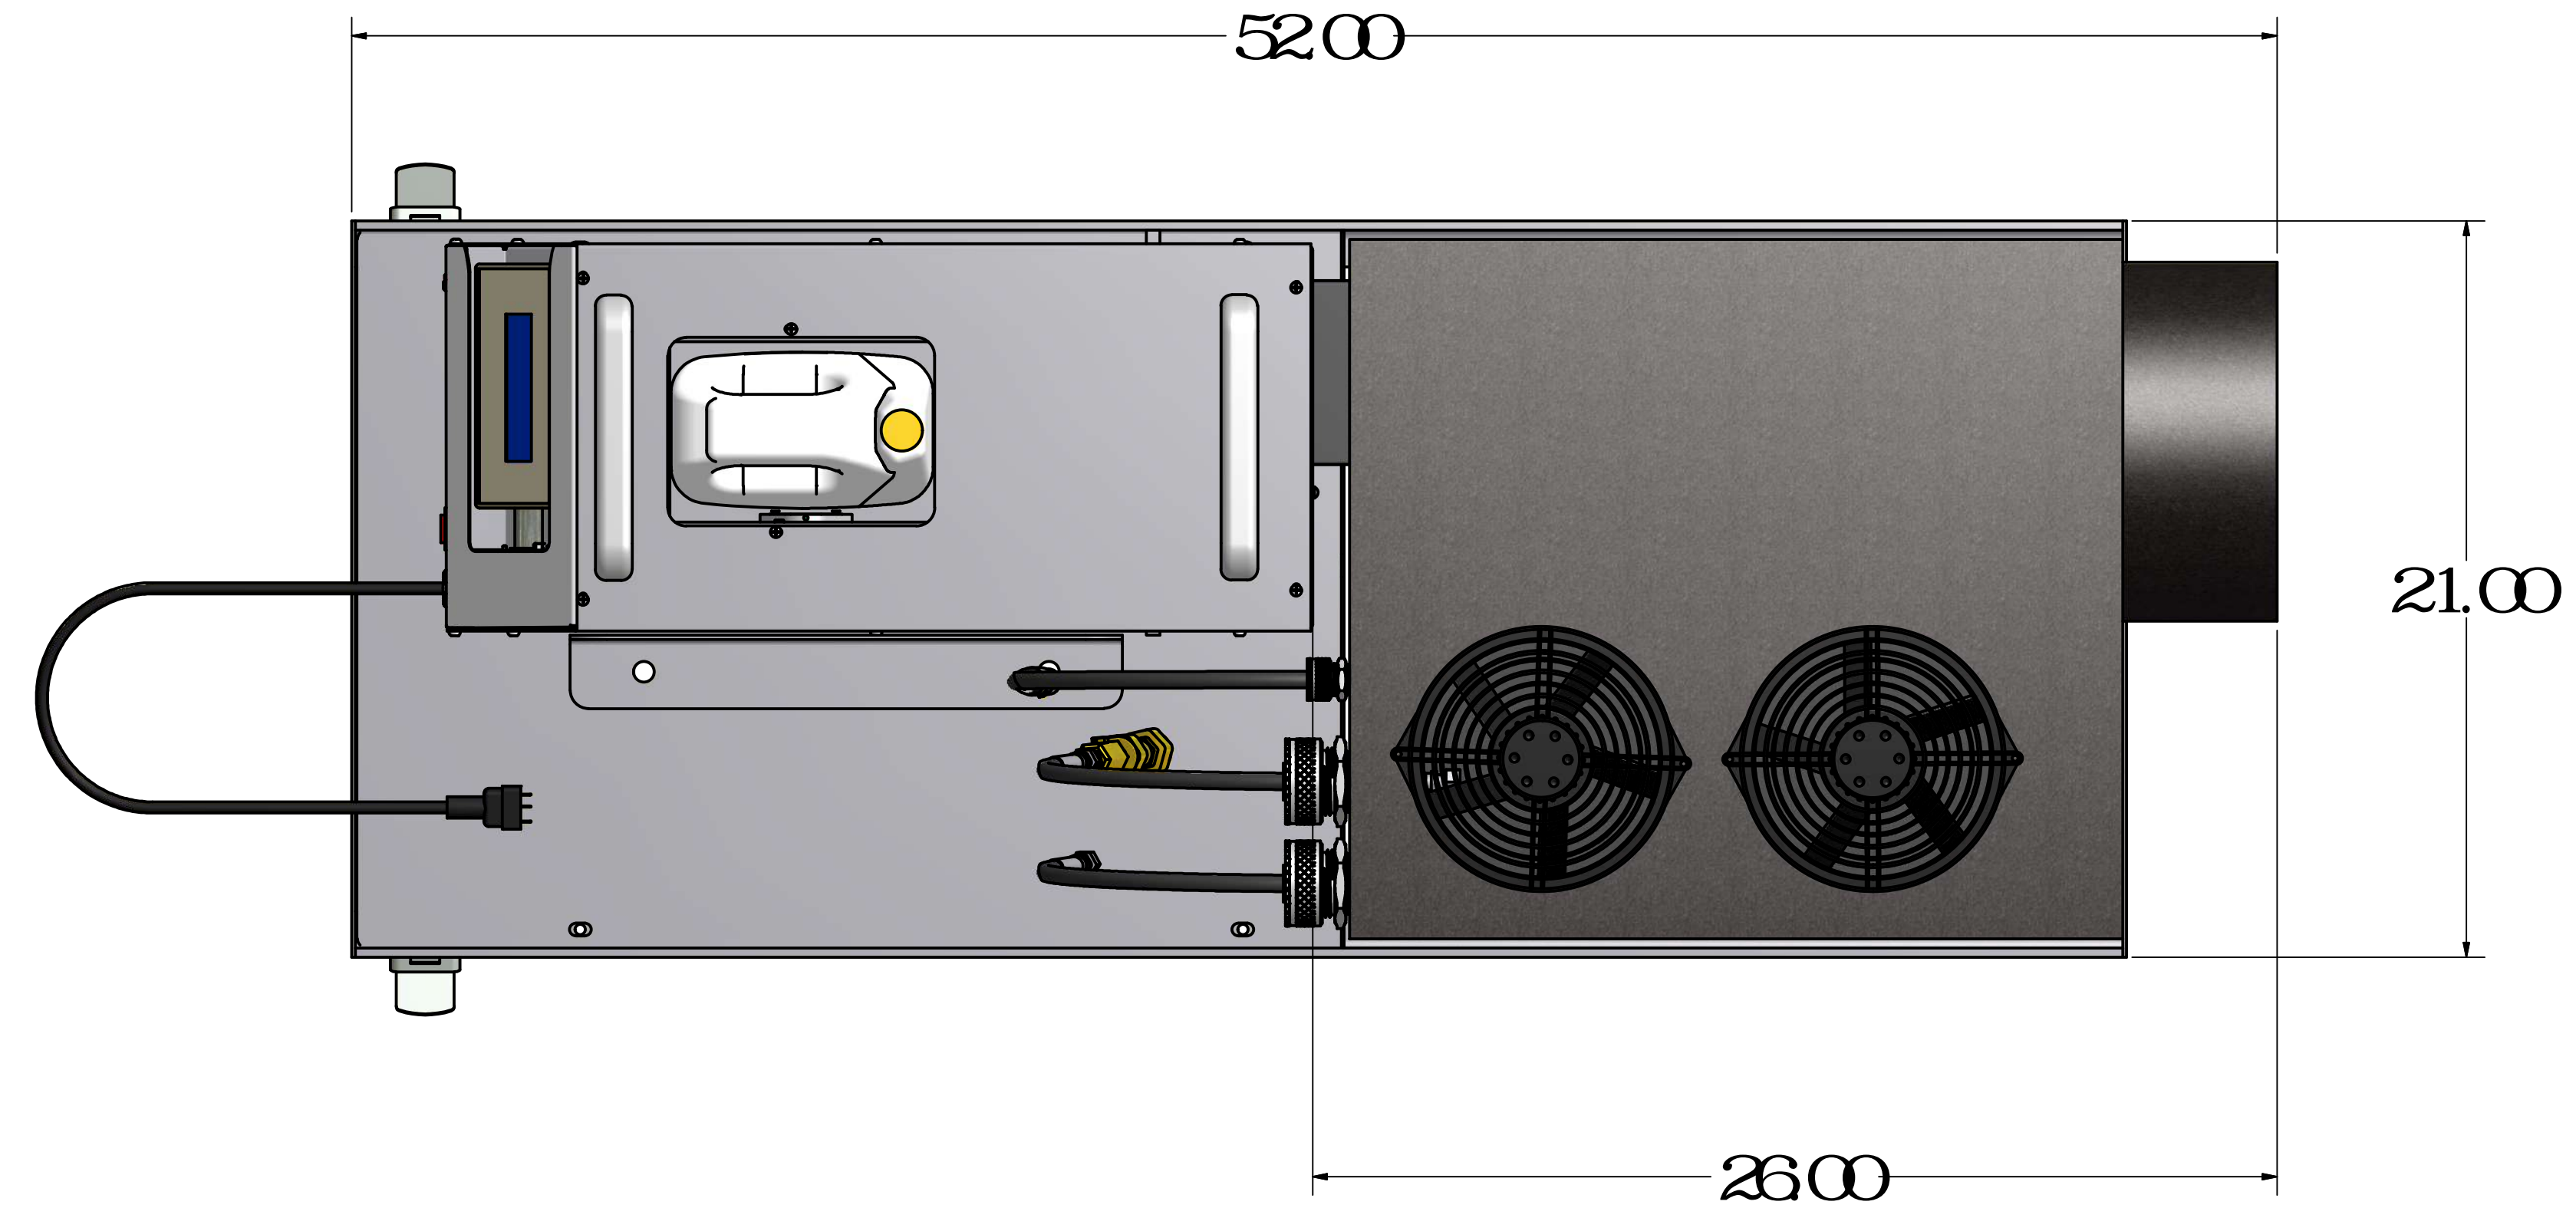

LSG MKII SYSTEM-CART

* LSG COMBO MKII SYSTEM WITH G3000 AS SHOWN

REVISION HISTORY

REV.#	DATE
A	22/03/2017

LSG MKII SYSTEM-CART

* LSG COMBO MKII SYSTEM WITH IG3000 AS SHOWN