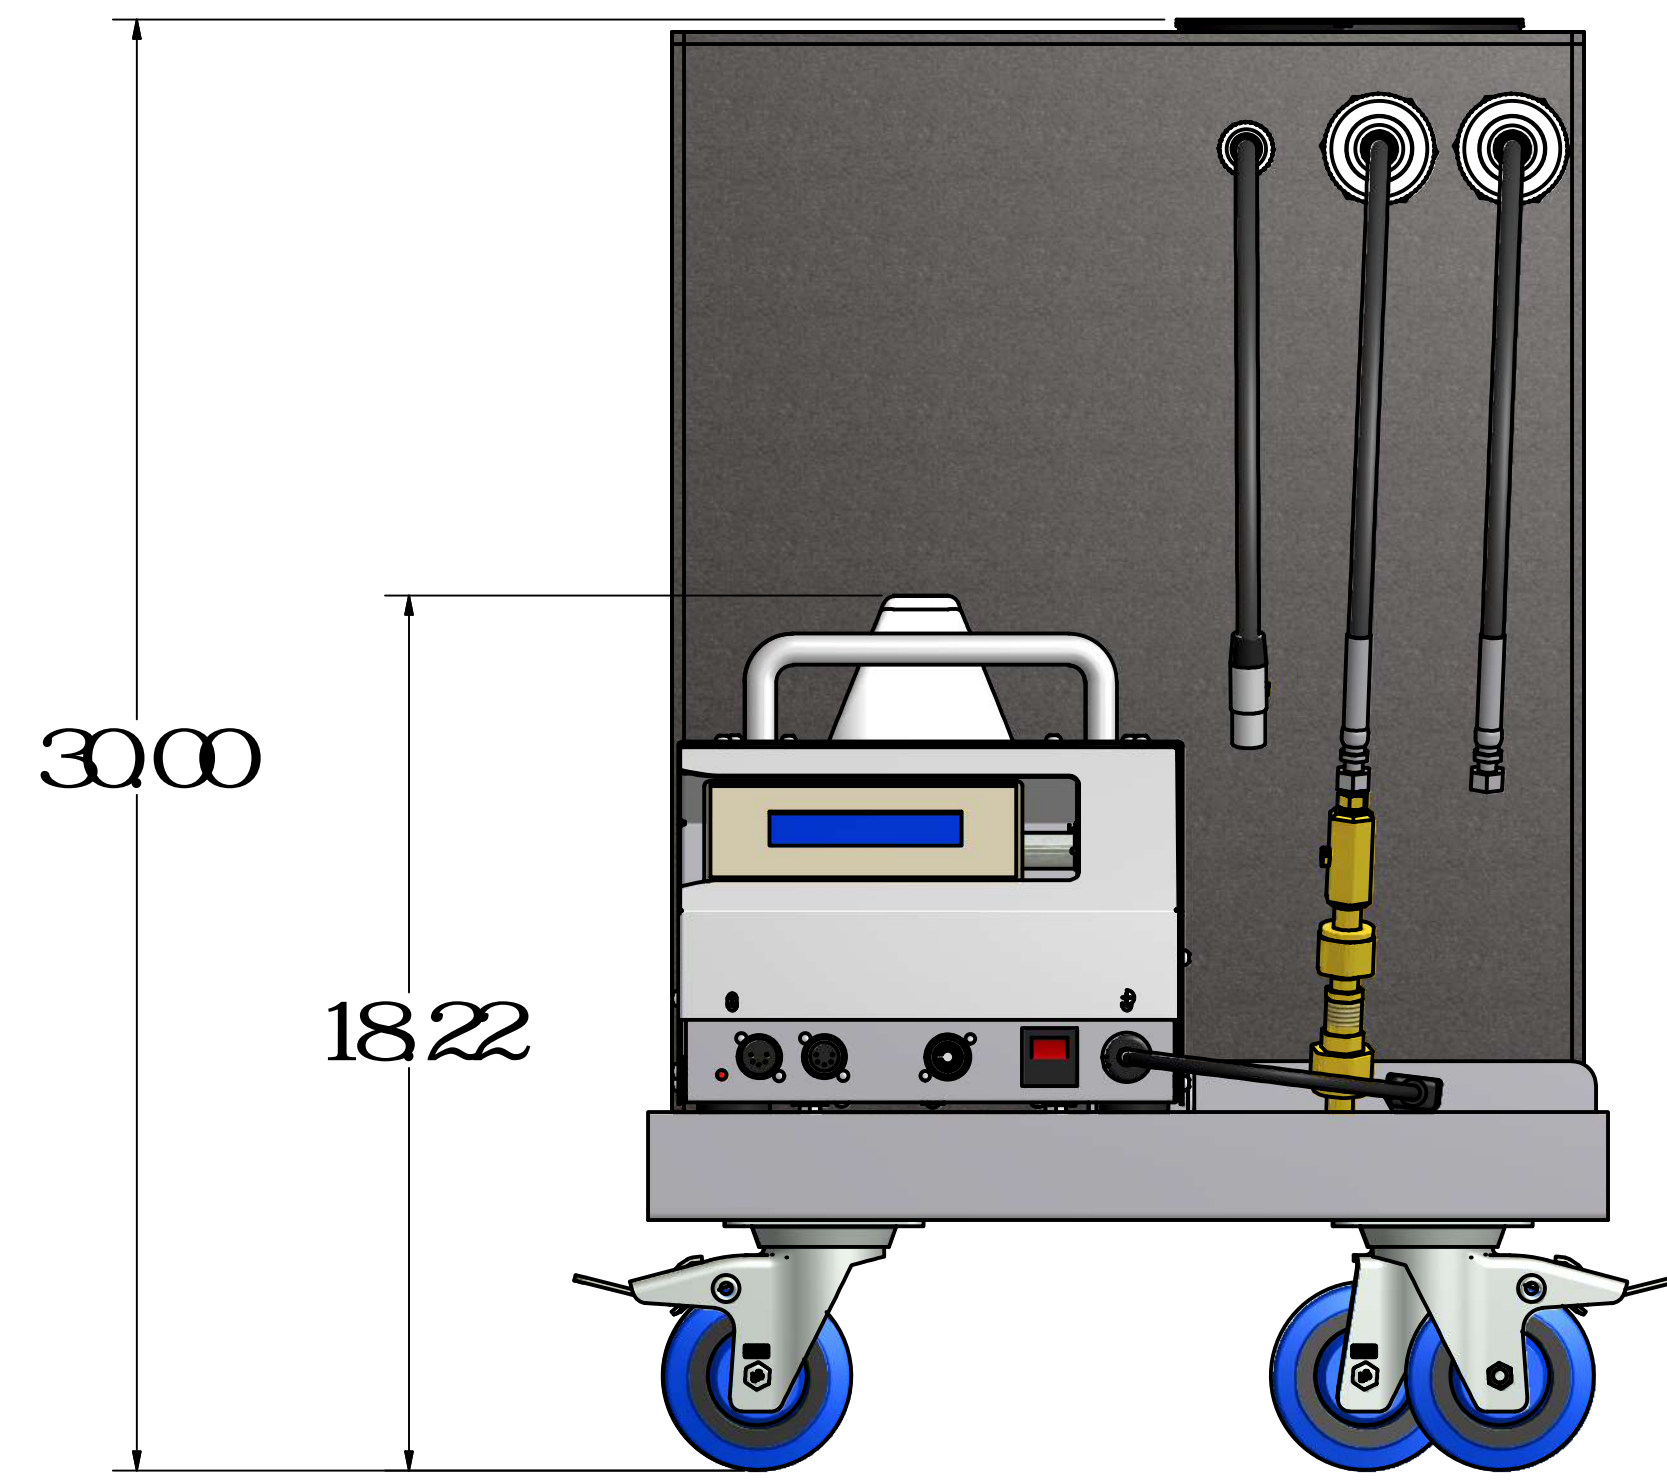

LSG MKII SYSTEM-CART

* LSG COMBO MKII SYSTEM WITH G3000 AS SHOWN

REVISION HISTORY

REV.#	DATE
A	22/03/2017

LSG MKII SYSTEM-CART

* LSG COMBO MKII SYSTEM WITH IG3000 AS SHOWN